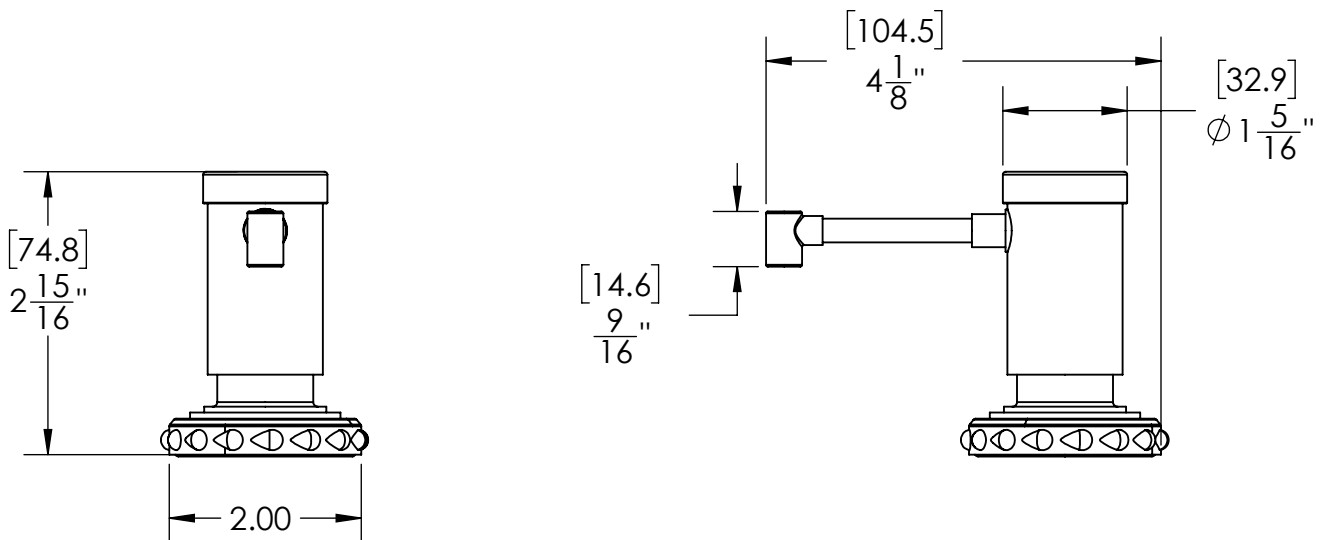

SOAP DISPENSER
K-UN-320-00

Custom Finishes

- AQUA MATTE BLACK
- AQUA POLISHED BLACK
- AQUA POLISHED GOLD
- AQUA MATTE ROSE GOLD
- AQUA POLISHED ROSE GOLD
- SOLACE NATURAL BRASS
- SOLACE BRONZE
- SOLACE AGED COPPER
- SOLACE AGED IRON
- SOLACE MATTE NICKEL
- SOLACE POLISHED NICKEL
- SOLACE AGED VERDE
- 22K MATTE GOLD
- 22K POLISHED GOLD
- 22K MATTE ROSE GOLD
- 22K POLISHED ROSE GOLD

- Solid brass construction for durability and reliability.
- Compatible with other pieces from Susan Dunn Collections.
- Body holds approximately 16 fluid ounces.
- Certified to meet or exceed the following codes and standards: ASME A112.18.1/CSAB 125.1-2012

SOAP DISPENSER
K-UN-320-00