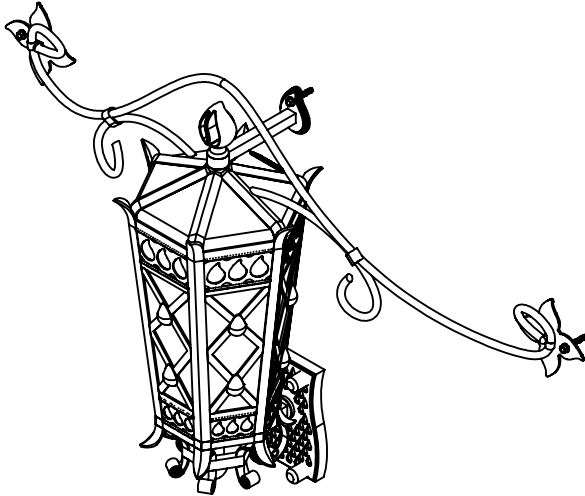

MUSTACHE LATERN
L-UN-820-00

Custom Finishes

- MATTE BLACK
- MATTE GOLD
- POLISHED BLACK
- SATIN NICKEL
- SIGNATURE AQUA
- SIGNATURE BRONZE
- SIGNATURE COPPER

- Compatible with other pieces from Susan Dunn Luxury Collections.
- Available in 7 stunning finishes.
- Hand forged from stainless steel for a lasting impression.