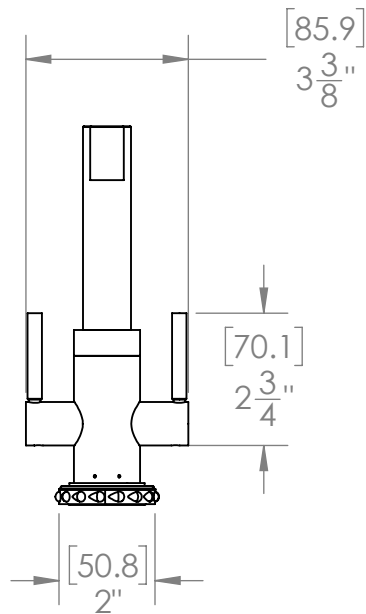

- Solid brass construction for durability and reliability.
- Compatible with other pieces from Susan Dunn Collections.
- Certified to meet or exceed the following codes and standards: ASME A112.18.1/CSAB 125.1-2012