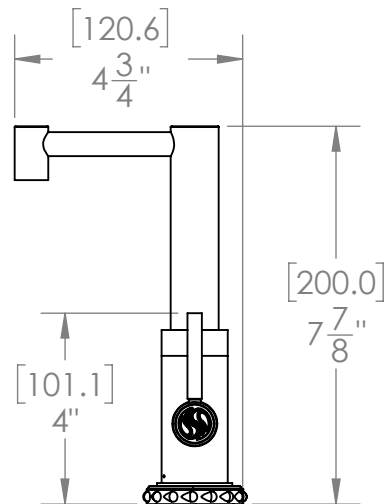

- Solid brass construction for durability and reliability.
- Compatible with other pieces from Susan Dunn Collections.
- Certified to meet or exceed the following codes and standards: ASME A112.18.1/CSAB 125.1-2012