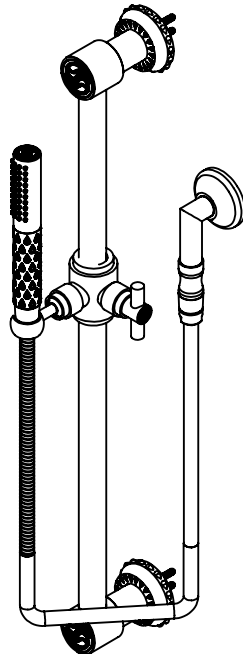

GRAND SLIDEBAR WITH UNITY HANDSHOWER ASSY

S-UN-302-00

Custom Finishes

- AQUA MATTE BLACK
- AQUA POLISHED BLACK
- AQUA POLISHED GOLD
- AQUA MATTE ROSE GOLD
- AQUA POLISHED ROSE GOLD
- SOLACE NATURAL BRASS
- SOLACE BRONZE
- SOLACE AGED COPPER
- SOLACE AGED IRON
- SOLACE MATTE NICKEL
- SOLACE POLISHED NICKEL
- SOLACE AGED VERDE
- 22K MATTE GOLD
- 22K POLISHED GOLD
- 22K MATTE ROSE GOLD
- 22K POLISHED ROSE GOLD

- Solid brass construction for durability and reliability.
- 1.75 GPM
- Compatible with other pieces from Susan Dunn Collections.
- 60" Spiral Hose Supplied.
- Certified to meet or exceed the following codes and standards: ASME A112.18.1/CSAB 125.1-2012