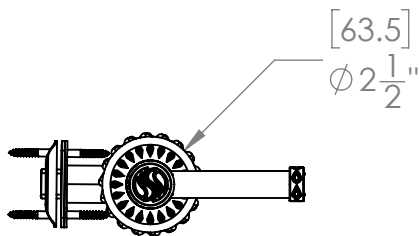

- Coordinates with other pieces from Susan Dunn Luxury Collections.
- Stainless steel latch bolt crafted for quiet entry and endurance.
- Handles and trims crafted of precision machined solid brass.
- Ergonomically crafted with a variety of options and sizes.

DOOR THICKNESS

[34.9 - 60.33]  
1-3/8" - 2-3/8"