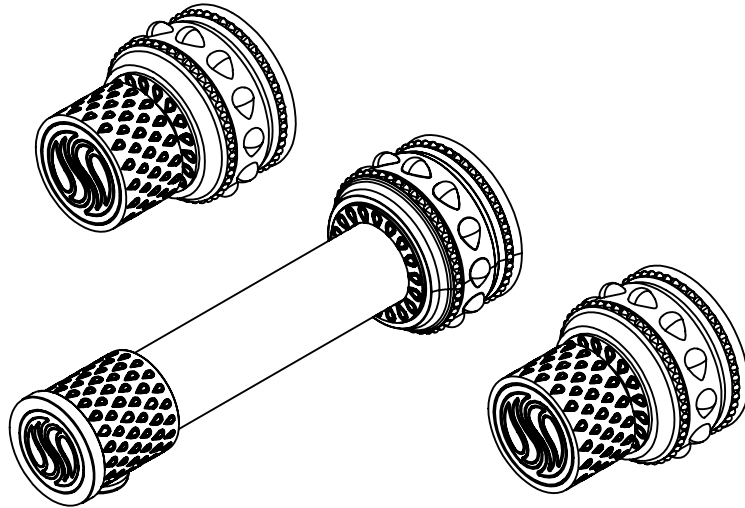

UNITY GRAND KNOB SIGNATURE WALL MOUNT FAUCET SET  
B-UN-225-00

Custom Finishes

- AQUA MATTE BLACK
- AQUA POLISHED BLACK
- AQUA POLISHED GOLD
- AQUA MATTE ROSE GOLD
- AQUA POLISHED ROSE GOLD
- SOLACE NATURAL BRASS
- SOLACE BRONZE
- SOLACE AGED COPPER
- SOLACE AGED IRON
- SOLACE MATTE NICKEL
- SOLACE POLISHED NICKEL
- SOLACE AGED VERDE
- 22K MATTE GOLD
- 22K POLISHED GOLD
- 22K MATTE ROSE GOLD
- 22K POLISHED ROSE GOLD

- Solid brass construction for durability and reliability.
- Includes soft touch drain with overflow.
- 20pt 1/4 turn ceramic disc valve cartridge.
- Standard aerator limited to 1.2 GPM.
- Compatible with other pieces from Susan Dunn Collections.
- Certified to meet or exceed the following codes and standards: ASME A112.18.1/CSAB 125.1-2012

**UNITY GRAND KNOB SIGNATURE WALL MOUNT FAUCET SET**  
B-UN-225-00

SOFT TOUCH  
DRAIN ASSEMBLY  
P/N 18.11.052