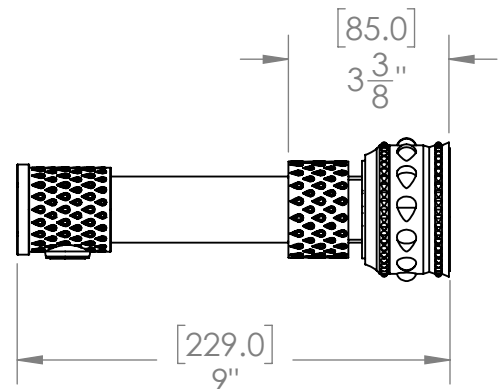

UNITY GRAND KNOB SIGNATURE WALL MOUNT FAUCET SET  
B-UN-225-00

Custom Finishes

- AQUA MATTE BLACK
- AQUA POLISHED BLACK
- AQUA POLISHED GOLD
- AQUA MATTE ROSE GOLD
- AQUA POLISHED ROSE GOLD
- SOLACE NATURAL BRASS
- SOLACE BRONZE
- SOLACE AGED COPPER
- SOLACE AGED IRON
- SOLACE MATTE NICKEL
- SOLACE POLISHED NICKEL
- SOLACE AGED VERDE
- 22K MATTE GOLD
- 22K POLISHED GOLD
- 22K MATTE ROSE GOLD
- 22K POLISHED ROSE GOLD

- Solid brass construction for durability and reliability.
- Includes soft touch drain with overflow.
- 20pt 1/4 turn ceramic disc valve cartridge.
- Standard aerator limited to 1.2 GPM.
- Compatible with other pieces from Susan Dunn Collections.
- Certified to meet or exceed the following codes and standards: ASME A112.18.1/CSAB 125.1-2012

**UNITY GRAND KNOB SIGNATURE WALL MOUNT FAUCET SET**  
B-UN-225-00

SOFT TOUCH  
DRAIN ASSEMBLY  
P/N 18.11.052