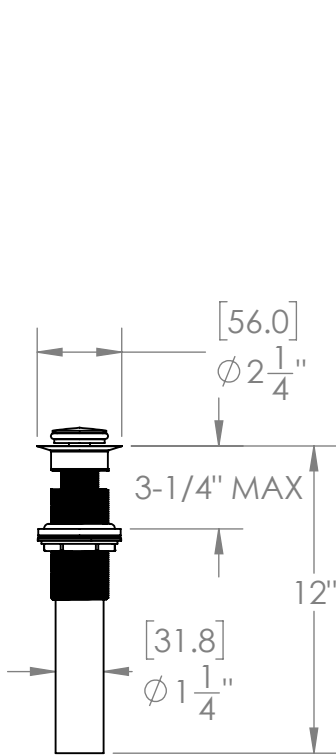

UNITY GRAND KNOB SIGNATURE WALL MOUNT FAUCET SET
B-UN-225-00

SOFT TOUCH
DRAIN ASSEMBLY
P/N 18.11.052