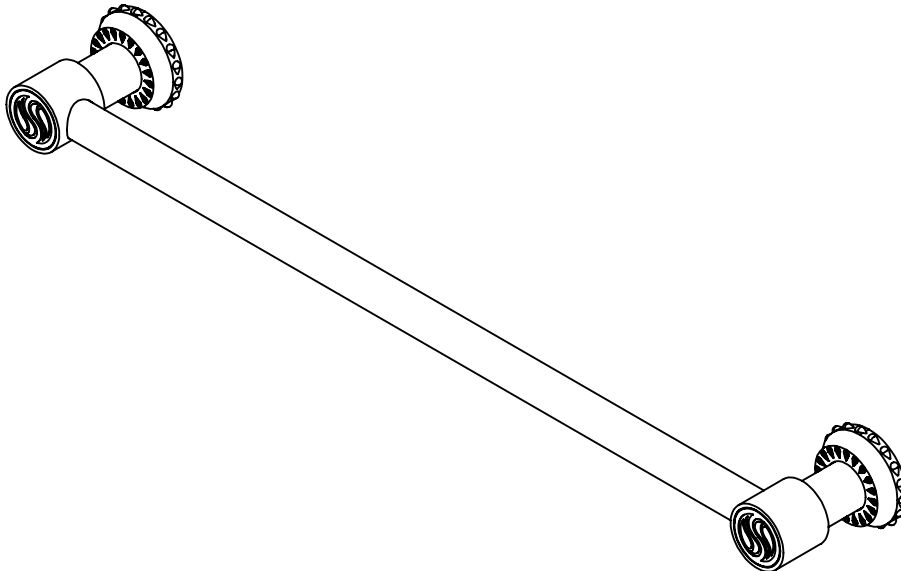

GRAND GRAB/SLIDE BAR  
WITH CLASSIC ESCUTCHEONS  
A-UN-006-00

Custom Finishes

- AQUA MATTE BLACK
- AQUA POLISHED BLACK
- AQUA POLISHED GOLD
- AQUA MATTE ROSE GOLD
- AQUA POLISHED ROSE GOLD
- SOLACE NATURAL BRASS
- SOLACE BRONZE
- SOLACE AGED COPPER
- SOLACE AGED IRON
- SOLACE MATTE NICKEL
- SOLACE POLISHED NICKEL
- SOLACE AGED VERDE
- 22K MATTE GOLD
- 22K POLISHED GOLD
- 22K MATTE ROSE GOLD
- 22K POLISHED ROSE GOLD

- Precision machined solid brass for a timeless design.
- Includes all hardware for installation: Phillips Flat Head 1in Wood Screws.
- Compatible with other pieces from Susan Dunn Luxury Collections.