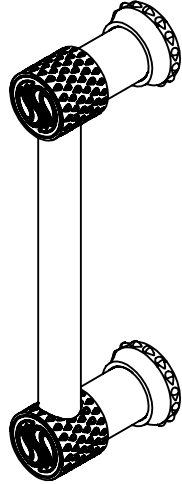

GRAND DUAL-POST DOOR PULL WITH CLASSIC ROSETTES & UNITY POSTS D-UN-112-00

Custom Finishes

- AQUA MATTE BLACK
- AQUA POLISHED BLACK
- AQUA POLISHED GOLD
- AQUA MATTE ROSE GOLD
- AQUA POLISHED ROSE GOLD
- SOLACE NATURAL BRASS
- SOLACE BRONZE
- SOLACE AGED COPPER
- SOLACE AGED IRON
- SOLACE MATTE NICKEL
- SOLACE POLISHED NICKEL
- SOLACE AGED VERDE
- 22K MATTE GOLD
- 22K POLISHED GOLD
- 22K MATTE ROSE GOLD
- 22K POLISHED ROSE GOLD

- Precision machined solid brass for a timeless design.
- Includes all hardware for installation: Phillips Flat Head Wood Screw 1in
- Compatible with other pieces from Susan Dunn Luxury Collections.
- Ergonomically crafted with a variety of options.