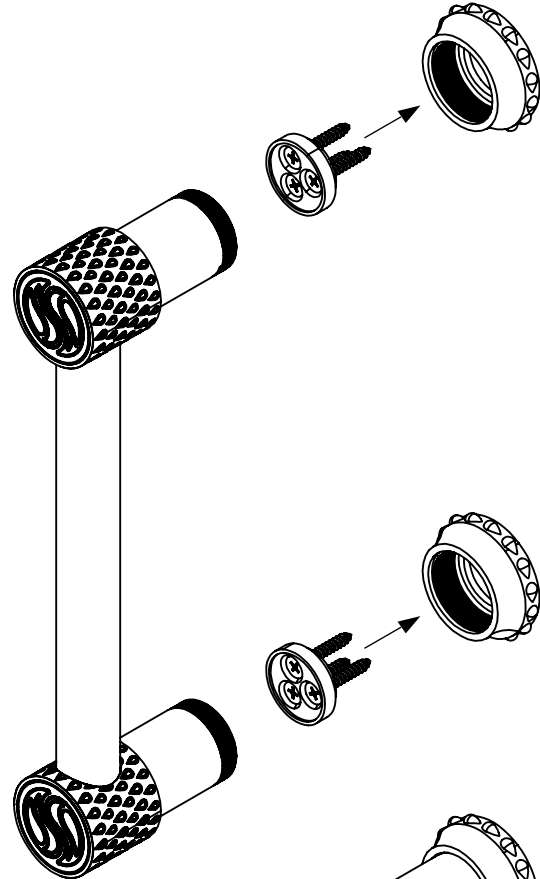

GRAND DUAL-POST DOOR PULL
D-UN-112-00

STEP 1
MARK CENTER TO CENTER
DISTAND AND SCREW
ROSETTES TO WALL USING
PROPER ANCORS.

STEP 2
ALIGN ARM POST TO ROSETTES
AND TURN COUNTERCLOCKWISE
TO TIGHTEN ARM POST TO DOOR.

STEP 3
CLEAN ALL SURFACES OF
FINGERPRINTS WITH
POLISHING CLOTH.