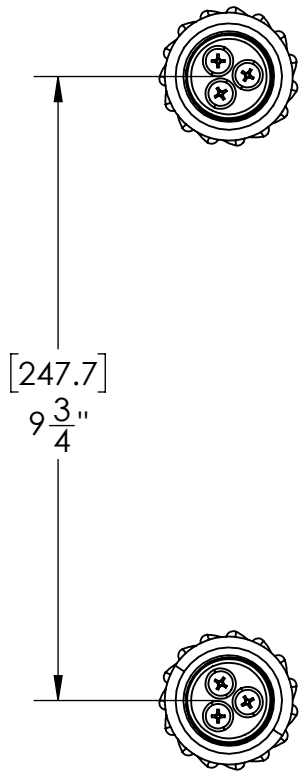

GRAND DUAL-POST DOOR PULL
D-UN-112-00

STEP 1
MARK CENTER TO CENTER
DISTAND AND SCREW
ROSETTES TO WALL USING
PROPER ANCORS.

STEP 2
ALIGN ARM POST TO ROSETTES
AND TURN COUNTERCLOCKWISE
TO TIGHTEN ARM POST TO DOOR.