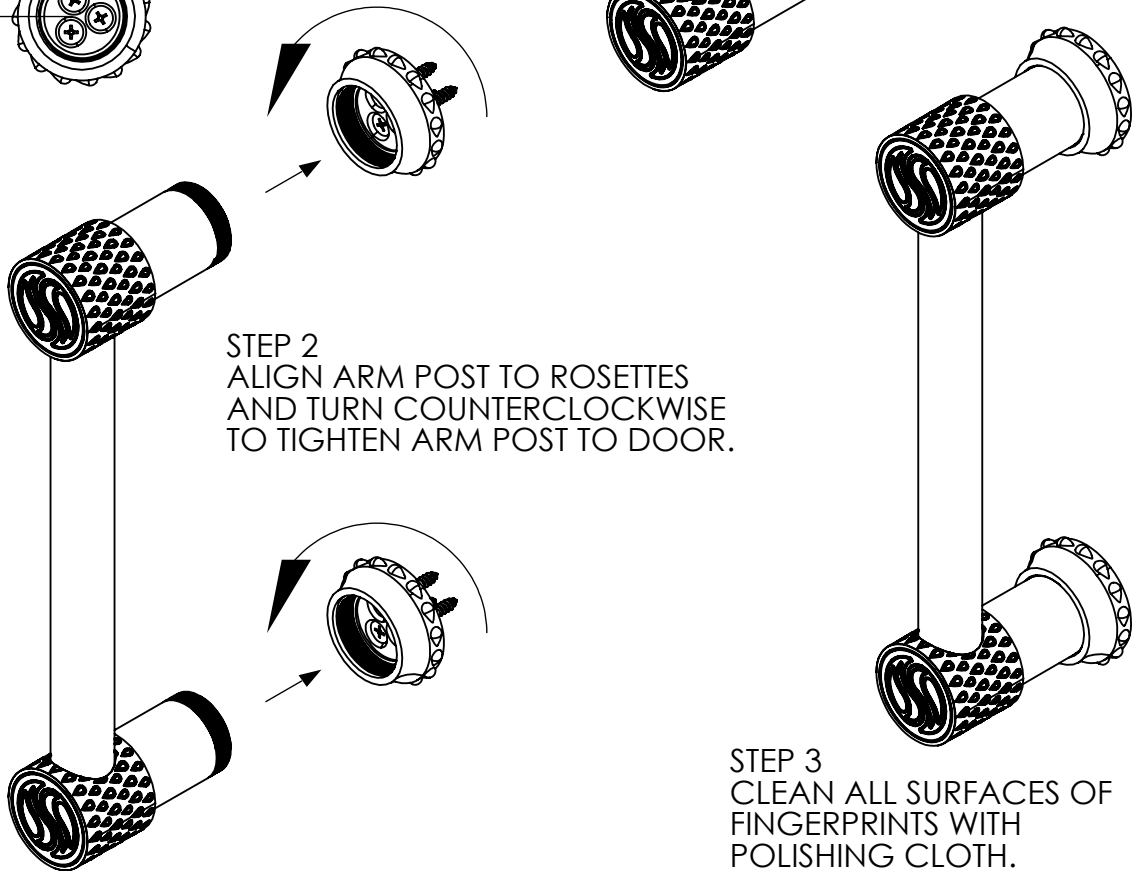

GRAND DUAL-POST DOOR PULL
D-UN-112-00

STEP 1
MARK CENTER TO CENTER
DISTAND AND SCREW
ROSETTES TO WALL USING
PROPER ANCORS.

STEP 2
ALIGN ARM POST TO ROSETTES
AND TURN COUNTERCLOCKWISE
TO TIGHTEN ARM POST TO DOOR.

STEP 3
CLEAN ALL SURFACES OF
FINGERPRINTS WITH
POLISHING CLOTH.