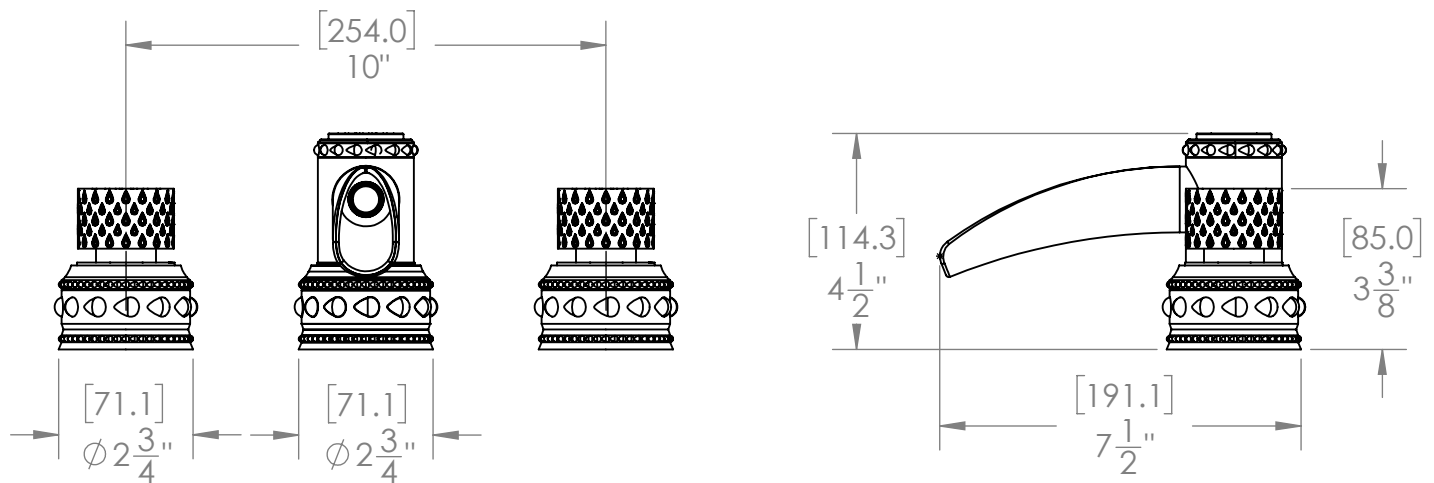

GRAND DECK TUB SPOUT  
B-UN-615R-00

Custom Finishes

- AQUA MATTE BLACK
- AQUA POLISHED BLACK
- AQUA POLISHED GOLD
- AQUA MATTE ROSE GOLD
- AQUA POLISHED ROSE GOLD
- SOLACE NATURAL BRASS
- SOLACE BRONZE
- SOLACE AGED COPPER
- SOLACE AGED IRON
- SOLACE MATTE NICKEL
- SOLACE POLISHED NICKEL
- SOLACE AGED VERDE
- 22K MATTE GOLD
- 22K POLISHED GOLD
- 22K MATTE ROSE GOLD
- 22K POLISHED ROSE GOLD

- Solid brass construction for durability and reliability.
- 3/4" valve bodies with 20pt 1/4 turn ceramic disc valve cartridge.
- Spout and valves install through 1-1/4" diameter holes.
- Plumber to provide 3/4" supply lines to valves.
- Compatible with other pieces from Susan Dunn Collections.
- Certified to meet or exceed the following codes and standards: ASME A112.18.1/CSAB 125.1-2012

**GRAND DECK TUB SPOUT**  
B-UN-615R-00

VALVE KIT P/N 00.41.007

3/4" MIP TEE ADAPTER

[38.1]  
1 1/2" 20pt STEM  
INSTALL HEIGHT

MOUNTING NUT

HOT WATER SUPPLY  
(3/4" Water Supply Tubing  
Not Furnished)

COLD WATER SUPPLY  
(3/4" Water Supply Tubing  
Not Furnished)

NOTE: SPOUT & VALVES INSTALL THROUGH Ø 1-1/4" HOLES