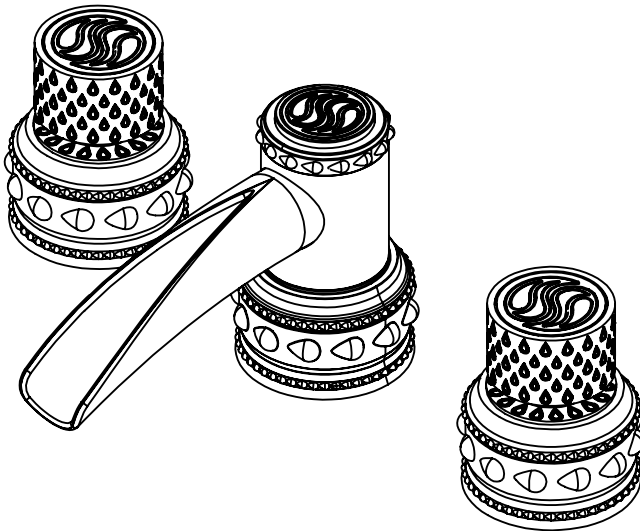

GRAND DECK TUB SPOUT  
B-UN-615R-00

Custom Finishes

- AQUA MATTE BLACK
- AQUA POLISHED BLACK
- AQUA POLISHED GOLD
- AQUA MATTE ROSE GOLD
- AQUA POLISHED ROSE GOLD
- SOLACE NATURAL BRASS
- SOLACE BRONZE
- SOLACE AGED COPPER
- SOLACE AGED IRON
- SOLACE MATTE NICKEL
- SOLACE POLISHED NICKEL
- SOLACE AGED VERDE
- 22K MATTE GOLD
- 22K POLISHED GOLD
- 22K MATTE ROSE GOLD
- 22K POLISHED ROSE GOLD

- Solid brass construction for durability and reliability.
- 3/4" valve bodies with 20pt 1/4 turn ceramic disc valve cartridge.
- Spout and valves install through 1-1/4" diameter holes.
- Plumber to provide 3/4" supply lines to valves.
- Compatible with other pieces from Susan Dunn Collections.
- Certified to meet or exceed the following codes and standards: ASME A112.18.1/CSAB 125.1-2012

**GRAND DECK TUB SPOUT**  
B-UN-615R-00

VALVE KIT P/N 00.41.007

3/4" MIP TEE ADAPTER

[38.1]  
1 1/2" 20pt STEM  
INSTALL HEIGHT

MOUNTING NUT

HOT WATER SUPPLY  
(3/4" Water Supply Tubing  
Not Furnished)

COLD WATER SUPPLY  
(3/4" Water Supply Tubing  
Not Furnished)

NOTE: SPOUT & VALVES INSTALL THROUGH Ø 1-1/4" HOLES