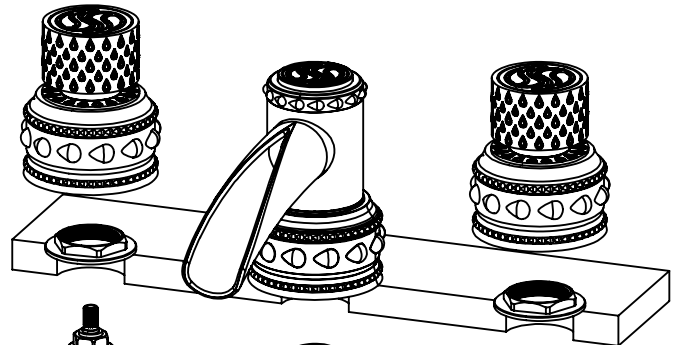

GRAND DECK TUB SPOUT  
B-UN-615R-00

Custom Finishes

- AQUA MATTE BLACK
- AQUA POLISHED BLACK
- AQUA POLISHED GOLD
- AQUA MATTE ROSE GOLD
- AQUA POLISHED ROSE GOLD
- SOLACE NATURAL BRASS
- SOLACE BRONZE
- SOLACE AGED COPPER
- SOLACE AGED IRON
- SOLACE MATTE NICKEL
- SOLACE POLISHED NICKEL
- SOLACE AGED VERDE
- 22K MATTE GOLD
- 22K POLISHED GOLD
- 22K MATTE ROSE GOLD
- 22K POLISHED ROSE GOLD

- Solid brass construction for durability and reliability.
- 3/4" valve bodies with 20pt 1/4 turn ceramic disc valve cartridge.
- Spout and valves install through 1-1/4" diameter holes.
- Plumber to provide 3/4" supply lines to valves.
- Compatible with other pieces from Susan Dunn Collections.
- Certified to meet or exceed the following codes and standards: ASME A112.18.1/CSAB 125.1-2012

**GRAND DECK TUB SPOUT**  
B-UN-615R-00

VALVE KIT P/N 00.41.007

3/4" MIP TEE ADAPTER

[38.1]  
1 1/2" 20pt STEM  
INSTALL HEIGHT

MOUNTING NUT

HOT WATER SUPPLY  
(3/4" Water Supply Tubing  
Not Furnished)

COLD WATER SUPPLY  
(3/4" Water Supply Tubing  
Not Furnished)

NOTE: SPOUT & VALVES INSTALL THROUGH Ø 1-1/4" HOLES