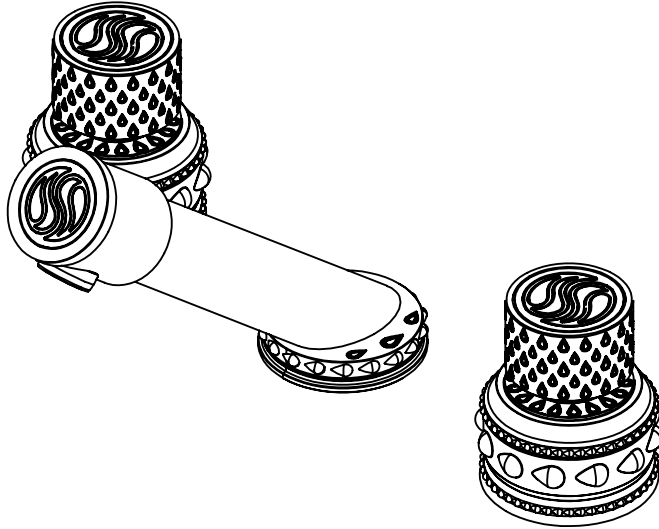

UNITY GRAND DECK TUB FAUCET
B-UN-105R-00

Custom Finishes

- AQUA MATTE BLACK
- AQUA POLISHED BLACK
- AQUA POLISHED GOLD
- AQUA MATTE ROSE GOLD
- AQUA POLISHED ROSE GOLD
- SOLACE NATURAL BRASS
- SOLACE BRONZE
- SOLACE AGED COPPER
- SOLACE AGED IRON
- SOLACE MATTE NICKEL
- SOLACE POLISHED NICKEL
- SOLACE AGED VERDE
- 22K MATTE GOLD
- 22K POLISHED GOLD
- 22K MATTE ROSE GOLD
- 22K POLISHED ROSE GOLD

- Solid brass construction for durability and reliability.
- 3/4" valve bodies with 20pt 1/4 turn ceramic disc valve cartridge.
- Spout and valves install through 1-1/4" diameter holes.
- Plumber to provide 3/4" supply lines to valves.
- Compatible with other pieces from Susan Dunn Collections.
- Certified to meet or exceed the following codes and standards: ASME A112.18.1/CSAB 125.1-2012

UNITY GRAND DECK TUB FAUCET
B-UN-105R-00

NOTE: SPOUT & VALVES INSTALL THROUGH ϕ 1-1/4" HOLES