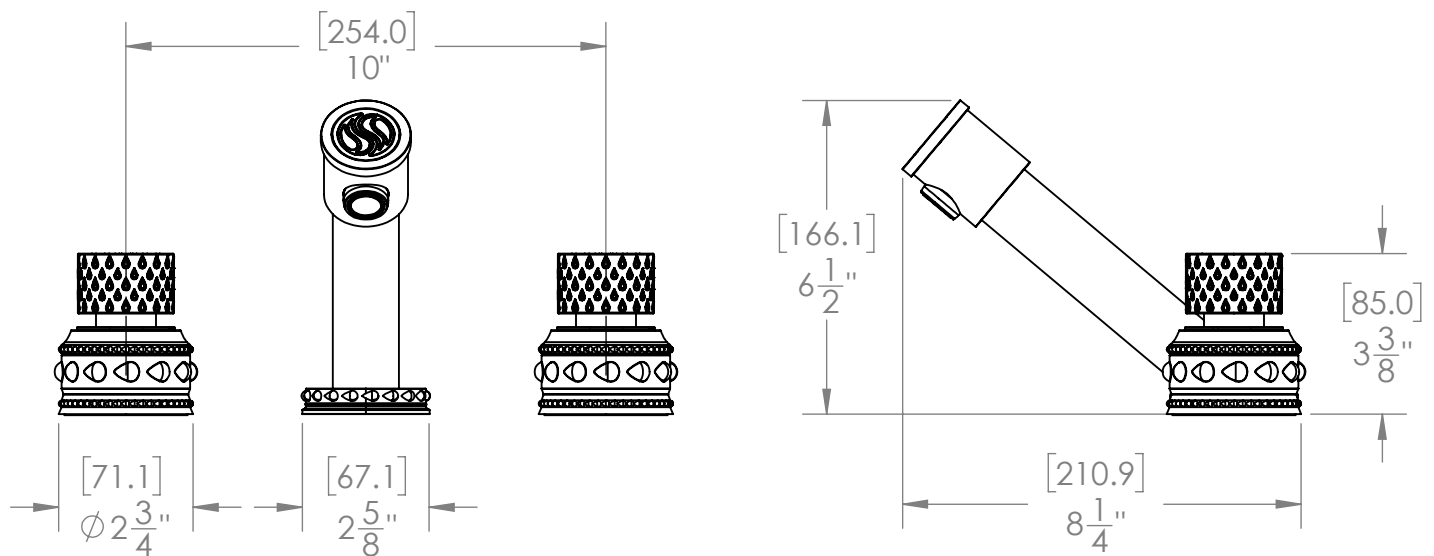

UNITY GRAND DECK TUB FAUCET
B-UN-105R-00

Custom Finishes

- AQUA MATTE BLACK
- AQUA POLISHED BLACK
- AQUA POLISHED GOLD
- AQUA MATTE ROSE GOLD
- AQUA POLISHED ROSE GOLD
- SOLACE NATURAL BRASS
- SOLACE BRONZE
- SOLACE AGED COPPER
- SOLACE AGED IRON
- SOLACE MATTE NICKEL
- SOLACE POLISHED NICKEL
- SOLACE AGED VERDE
- 22K MATTE GOLD
- 22K POLISHED GOLD
- 22K MATTE ROSE GOLD
- 22K POLISHED ROSE GOLD

- Solid brass construction for durability and reliability.
- 3/4" valve bodies with 20pt 1/4 turn ceramic disc valve cartridge.
- Spout and valves install through 1-1/4" diameter holes.
- Plumber to provide 3/4" supply lines to valves.
- Compatible with other pieces from Susan Dunn Collections.
- Certified to meet or exceed the following codes and standards: ASME A112.18.1/CSAB 125.1-2012

UNITY GRAND DECK TUB FAUCET
B-UN-105R-00

NOTE: SPOUT & VALVES INSTALL THROUGH ϕ 1-1/4" HOLES