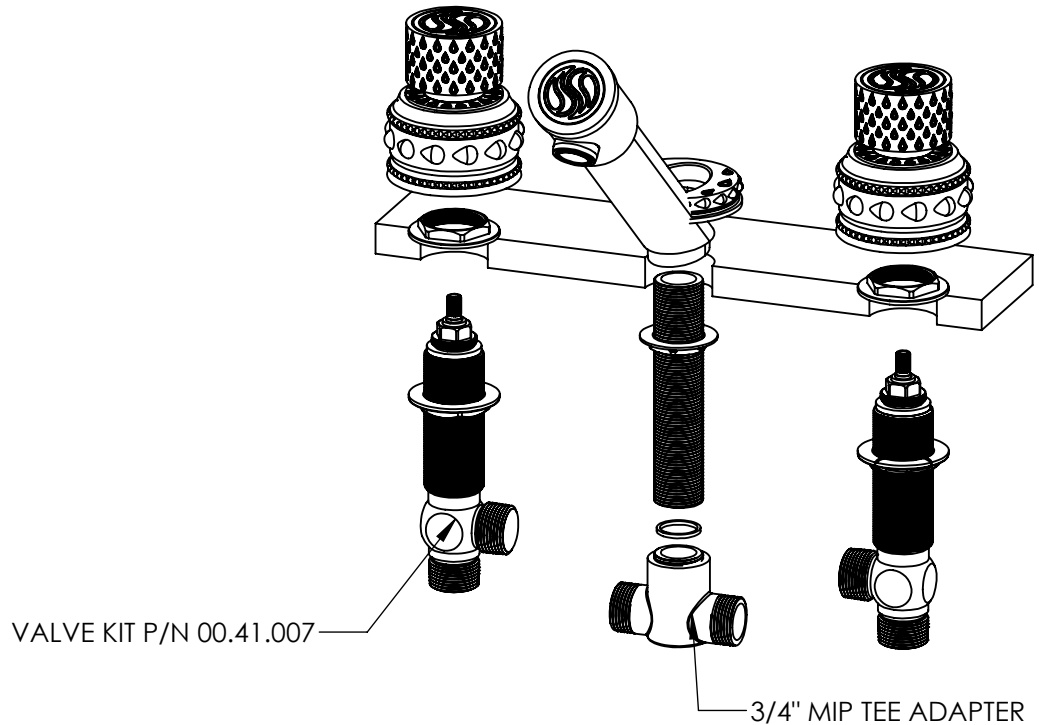

UNITY GRAND DECK TUB FAUCET
B-UN-105R-00

Custom Finishes

- AQUA MATTE BLACK
- AQUA POLISHED BLACK
- AQUA POLISHED GOLD
- AQUA MATTE ROSE GOLD
- AQUA POLISHED ROSE GOLD
- SOLACE NATURAL BRASS
- SOLACE BRONZE
- SOLACE AGED COPPER
- SOLACE AGED IRON
- SOLACE MATTE NICKEL
- SOLACE POLISHED NICKEL
- SOLACE AGED VERDE
- 22K MATTE GOLD
- 22K POLISHED GOLD
- 22K MATTE ROSE GOLD
- 22K POLISHED ROSE GOLD

- Solid brass construction for durability and reliability.
- 3/4" valve bodies with 20pt 1/4 turn ceramic disc valve cartridge.
- Spout and valves install through 1-1/4" diameter holes.
- Plumber to provide 3/4" supply lines to valves.
- Compatible with other pieces from Susan Dunn Collections.
- Certified to meet or exceed the following codes and standards: ASME A112.18.1/CSAB 125.1-2012

UNITY GRAND DECK TUB FAUCET
B-UN-105R-00

NOTE: SPOUT & VALVES INSTALL THROUGH ϕ 1-1/4" HOLES