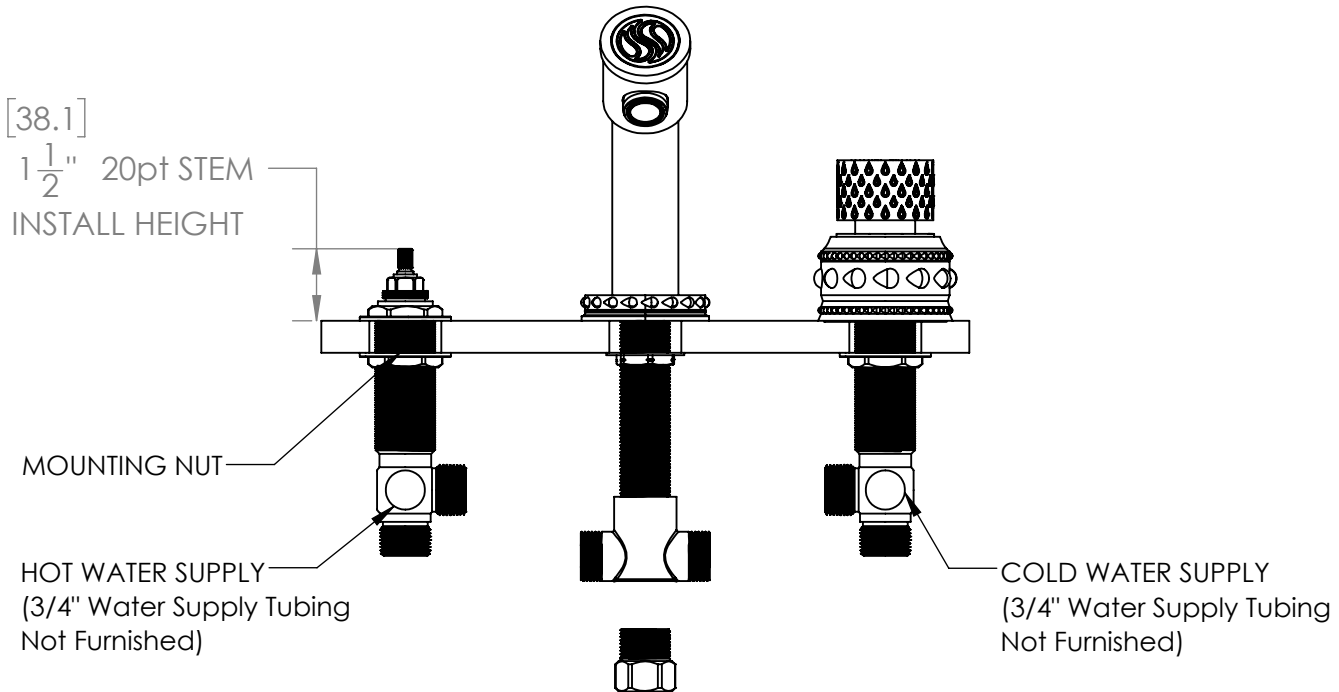

UNITY GRAND DECK TUB FAUCET
B-UN-105R-00

Custom Finishes

- AQUA MATTE BLACK
- AQUA POLISHED BLACK
- AQUA POLISHED GOLD
- AQUA MATTE ROSE GOLD
- AQUA POLISHED ROSE GOLD
- SOLACE NATURAL BRASS
- SOLACE BRONZE
- SOLACE AGED COPPER
- SOLACE AGED IRON
- SOLACE MATTE NICKEL
- SOLACE POLISHED NICKEL
- SOLACE AGED VERDE
- 22K MATTE GOLD
- 22K POLISHED GOLD
- 22K MATTE ROSE GOLD
- 22K POLISHED ROSE GOLD

- Solid brass construction for durability and reliability.
- 3/4" valve bodies with 20pt 1/4 turn ceramic disc valve cartridge.
- Spout and valves install through 1-1/4" diameter holes.
- Plumber to provide 3/4" supply lines to valves.
- Compatible with other pieces from Susan Dunn Collections.
- Certified to meet or exceed the following codes and standards: ASME A112.18.1/CSAB 125.1-2012

UNITY GRAND DECK TUB FAUCET
B-UN-105R-00

NOTE: SPOUT & VALVES INSTALL THROUGH ϕ 1-1/4" HOLES