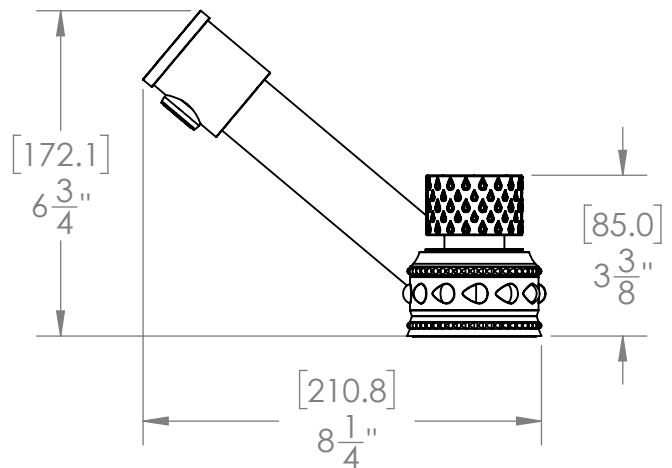

GRAND DECK TUB FAUCET WITH SIGNATURE PLATE

B-UN-115R-00

Custom Finishes

- AQUA MATTE BLACK
- AQUA POLISHED BLACK
- AQUA POLISHED GOLD
- AQUA MATTE ROSE GOLD
- AQUA POLISHED ROSE GOLD
- SOLACE NATURAL BRASS
- SOLACE BRONZE
- SOLACE AGED COPPER
- SOLACE AGED IRON
- SOLACE MATTE NICKEL
- SOLACE POLISHED NICKEL
- SOLACE AGED VERDE
- 22K MATTE GOLD
- 22K POLISHED GOLD
- 22K MATTE ROSE GOLD
- 22K POLISHED ROSE GOLD

- Solid brass construction for durability and reliability.
- 3/4" valve bodies with 20pt 1/4 turn ceramic disc valve cartridge.
- Spout and valves install through 1-1/4" diameter holes.
- Plumber to provide 3/4" supply lines to valves.
- Compatible with other pieces from Susan Dunn Collections.
- Certified to meet or exceed the following codes and standards: ASME A112.18.1/CSAB 125.1-2012

GRAND DECK TUB FAUCET WITH SIGNATURE PLATE
B-UN-115R-00

NOTE: SPOUT & VALVES INSTALL THROUGH Ø 1-1/4" HOLES