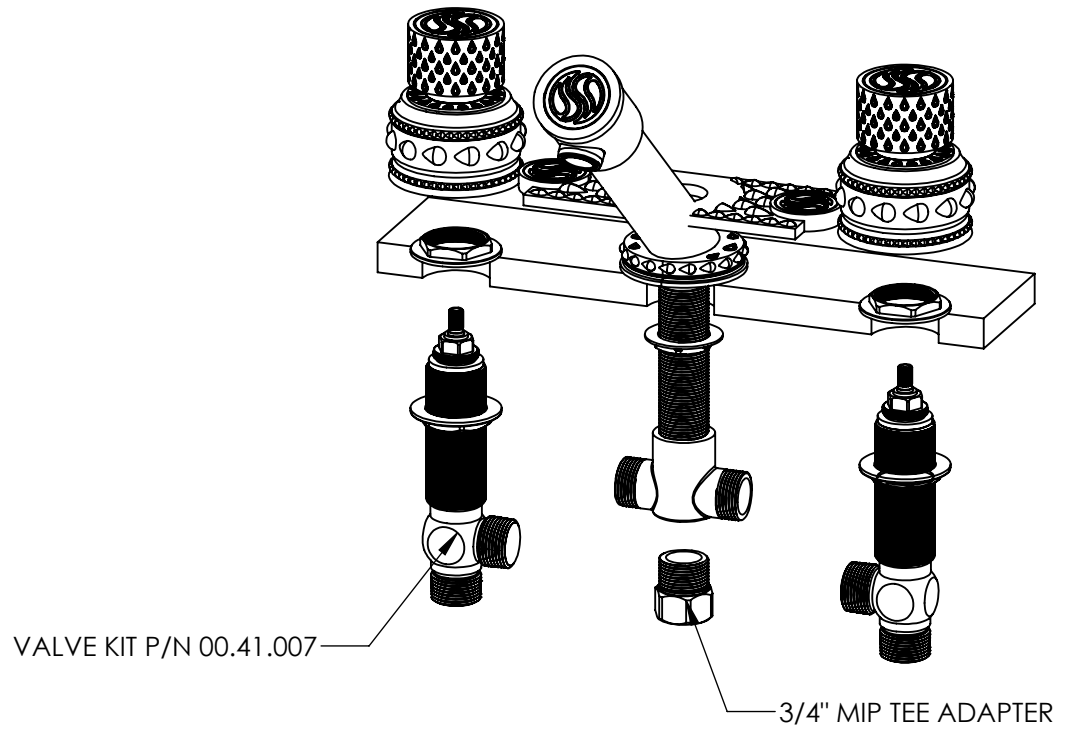

GRAND DECK TUB FAUCET WITH SIGNATURE PLATE

B-UN-115R-00

Custom Finishes

- AQUA MATTE BLACK
- AQUA POLISHED BLACK
- AQUA POLISHED GOLD
- AQUA MATTE ROSE GOLD
- AQUA POLISHED ROSE GOLD
- SOLACE NATURAL BRASS
- SOLACE BRONZE
- SOLACE AGED COPPER
- SOLACE AGED IRON
- SOLACE MATTE NICKEL
- SOLACE POLISHED NICKEL
- SOLACE AGED VERDE
- 22K MATTE GOLD
- 22K POLISHED GOLD
- 22K MATTE ROSE GOLD
- 22K POLISHED ROSE GOLD

- Solid brass construction for durability and reliability.
- 3/4" valve bodies with 20pt 1/4 turn ceramic disc valve cartridge.
- Spout and valves install through 1-1/4" diameter holes.
- Plumber to provide 3/4" supply lines to valves.
- Compatible with other pieces from Susan Dunn Collections.
- Certified to meet or exceed the following codes and standards: ASME A112.18.1/CSAB 125.1-2012

GRAND DECK TUB FAUCET WITH SIGNATURE PLATE
B-UN-115R-00

NOTE: SPOUT & VALVES INSTALL THROUGH Ø 1-1/4" HOLES