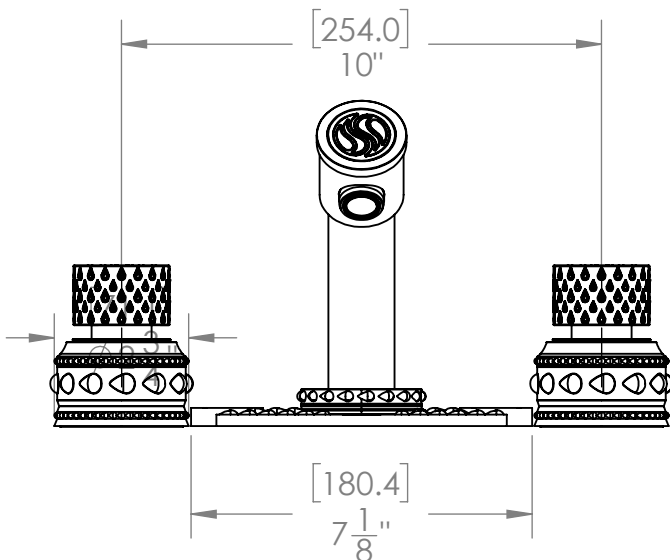

GRAND DECK TUB FAUCET WITH SIGNATURE PLATE

B-UN-115R-00

Custom Finishes

- AQUA MATTE BLACK
- AQUA POLISHED BLACK
- AQUA POLISHED GOLD
- AQUA MATTE ROSE GOLD
- AQUA POLISHED ROSE GOLD
- SOLACE NATURAL BRASS
- SOLACE BRONZE
- SOLACE AGED COPPER
- SOLACE AGED IRON
- SOLACE MATTE NICKEL
- SOLACE POLISHED NICKEL
- SOLACE AGED VERDE
- 22K MATTE GOLD
- 22K POLISHED GOLD
- 22K MATTE ROSE GOLD
- 22K POLISHED ROSE GOLD

- Solid brass construction for durability and reliability.
- 3/4" valve bodies with 20pt 1/4 turn ceramic disc valve cartridge.
- Spout and valves install through 1-1/4" diameter holes.
- Plumber to provide 3/4" supply lines to valves.
- Compatible with other pieces from Susan Dunn Collections.
- Certified to meet or exceed the following codes and standards: ASME A112.18.1/CSAB 125.1-2012

GRAND DECK TUB FAUCET WITH SIGNATURE PLATE
B-UN-115R-00

NOTE: SPOUT & VALVES INSTALL THROUGH Ø 1-1/4" HOLES