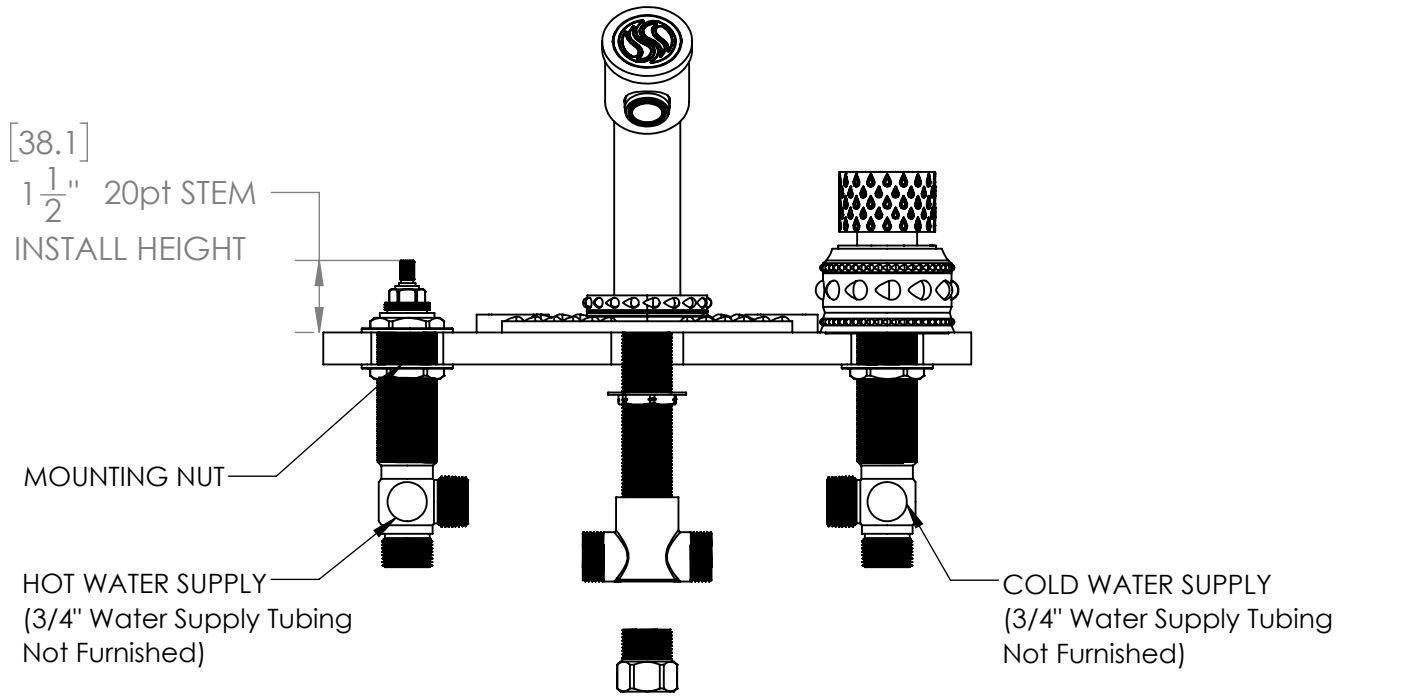

GRAND DECK TUB FAUCET WITH SIGNATURE PLATE

B-UN-115R-00

Custom Finishes

- AQUA MATTE BLACK
- AQUA POLISHED BLACK
- AQUA POLISHED GOLD
- AQUA MATTE ROSE GOLD
- AQUA POLISHED ROSE GOLD
- SOLACE NATURAL BRASS
- SOLACE BRONZE
- SOLACE AGED COPPER
- SOLACE AGED IRON
- SOLACE MATTE NICKEL
- SOLACE POLISHED NICKEL
- SOLACE AGED VERDE
- 22K MATTE GOLD
- 22K POLISHED GOLD
- 22K MATTE ROSE GOLD
- 22K POLISHED ROSE GOLD

- Solid brass construction for durability and reliability.
- 3/4" valve bodies with 20pt 1/4 turn ceramic disc valve cartridge.
- Spout and valves install through 1-1/4" diameter holes.
- Plumber to provide 3/4" supply lines to valves.
- Compatible with other pieces from Susan Dunn Collections.
- Certified to meet or exceed the following codes and standards: ASME A112.18.1/CSAB 125.1-2012

GRAND DECK TUB FAUCET WITH SIGNATURE PLATE
B-UN-115R-00

NOTE: SPOUT & VALVES INSTALL THROUGH Ø 1-1/4" HOLES