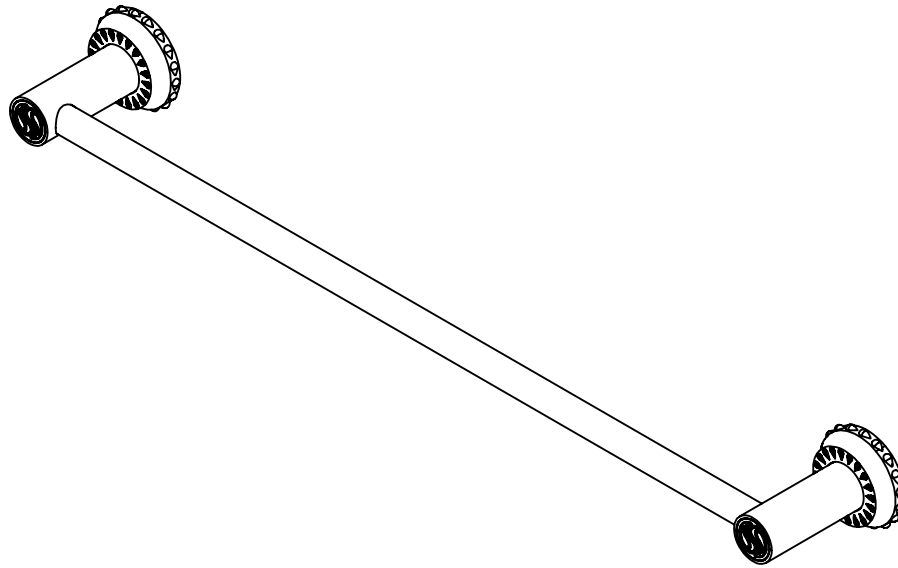

CLASSIC TOWEL BAR
A-UN-007-00

Custom Finishes

- AQUA MATTE BLACK
- AQUA POLISHED BLACK
- AQUA POLISHED GOLD
- AQUA MATTE ROSE GOLD
- AQUA POLISHED ROSE GOLD
- SOLACE NATURAL BRASS
- SOLACE BRONZE
- SOLACE AGED COPPER
- SOLACE AGED IRON
- SOLACE MATTE NICKEL
- SOLACE POLISHED NICKEL
- SOLACE AGED VERDE
- 22K MATTE GOLD
- 22K POLISHED GOLD
- 22K MATTE ROSE GOLD
- 22K POLISHED ROSE GOLD

- Precision machined solid brass for a timeless design.
- Includes all hardware for installation: Phillips Flat Head 1in Wood Screws.
- Compatible with other pieces from Susan Dunn Luxury Collections.