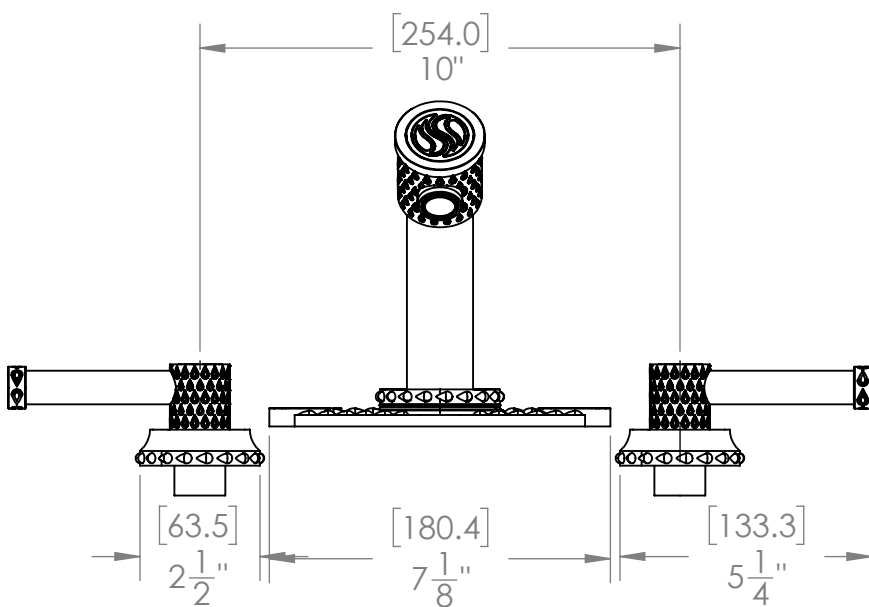

UNITY CLASSIC LEVER WATERFALL DECK MOUNT FAUCET SET WITH PLATE

B-UN-116C-00

Custom Finishes

- AQUA MATTE BLACK
- AQUA POLISHED BLACK
- AQUA POLISHED GOLD
- AQUA MATTE ROSE GOLD
- AQUA POLISHED ROSE GOLD
- SOLACE NATURAL BRASS
- SOLACE BRONZE
- SOLACE AGED COPPER
- SOLACE AGED IRON
- SOLACE MATTE NICKEL
- SOLACE POLISHED NICKEL
- SOLACE AGED VERDE
- 22K MATTE GOLD
- 22K POLISHED GOLD
- 22K MATTE ROSE GOLD
- 22K POLISHED ROSE GOLD

- Solid brass construction for durability and reliability.
- Includes soft touch drain assembly.
- 20pt 1/4 turn ceramic disc valve cartridge.
- Standard aerator limited to 1.2 GPM.
- Compatible with other pieces from Susan Dunn Collections.
- Certified to meet or exceed the following codes and standards: ASME A112.18.1/CSAB 125.1-2012

**UNITY CLASSIC LEVER WATERFALL DECK MOUNT FAUCET SET WITH PLATE**

B-UN-116C-00

SOFT TOUCH  
DRAIN ASSEMBLY  
P/N 18.11.052

MOUNTING NUT

HOT WATER SUPPLY  
(1/2" Water Supply Tubing  
Not Furnished)

NOTE: SPOUT & VALVES INSTALL THROUGH  $\varnothing$  1-1/4" HOLES

COLD WATER SUPPLY  
(1/2" Water Supply Tubing  
Not Furnished)

1-1/4" MAX DECK  
HEIGHT