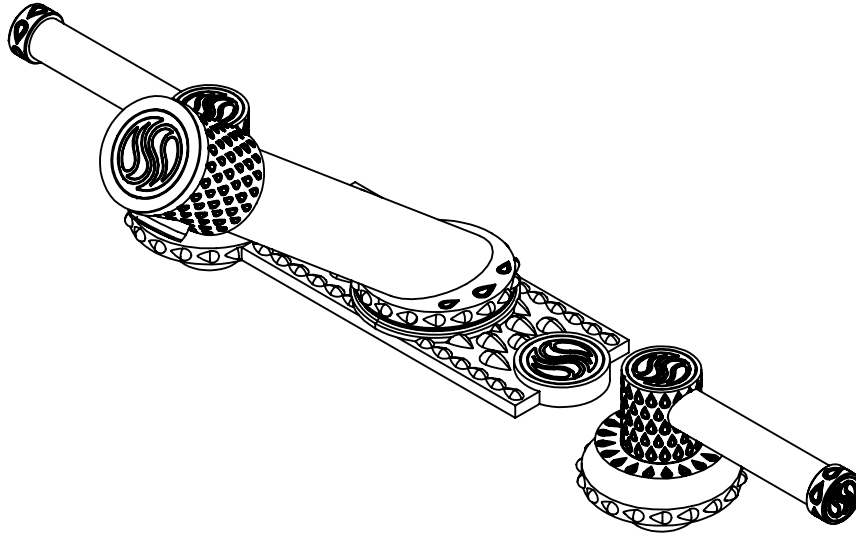

UNITY CLASSIC LEVER WATERFALL DECK MOUNT FAUCET SET WITH PLATE

B-UN-116C-00

Custom Finishes

- AQUA MATTE BLACK
- AQUA POLISHED BLACK
- AQUA POLISHED GOLD
- AQUA MATTE ROSE GOLD
- AQUA POLISHED ROSE GOLD
- SOLACE NATURAL BRASS
- SOLACE BRONZE
- SOLACE AGED COPPER
- SOLACE AGED IRON
- SOLACE MATTE NICKEL
- SOLACE POLISHED NICKEL
- SOLACE AGED VERDE
- 22K MATTE GOLD
- 22K POLISHED GOLD
- 22K MATTE ROSE GOLD
- 22K POLISHED ROSE GOLD

- Solid brass construction for durability and reliability.
- Includes soft touch drain assembly.
- 20pt 1/4 turn ceramic disc valve cartridge.
- Standard aerator limited to 1.2 GPM.
- Compatible with other pieces from Susan Dunn Collections.
- Certified to meet or exceed the following codes and standards: ASME A112.18.1/CSAB 125.1-2012

**UNITY CLASSIC LEVER WATERFALL DECK MOUNT FAUCET SET WITH PLATE**

B-UN-116C-00

SOFT TOUCH  
DRAIN ASSEMBLY  
P/N 18.11.052

MOUNTING NUT

HOT WATER SUPPLY  
(1/2" Water Supply Tubing  
Not Furnished)

NOTE: SPOUT & VALVES INSTALL THROUGH  $\varnothing$  1-1/4" HOLES