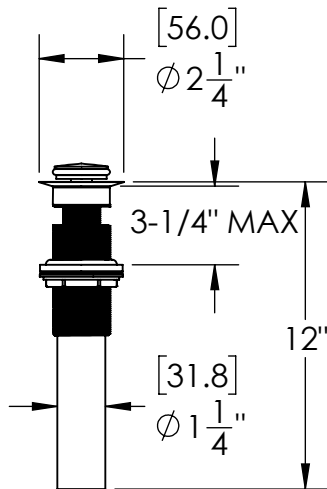

UNITY CLASSIC LEVER WATERFALL DECK MOUNT FAUCET SET WITH PLATE

B-UN-116C-00

SOFT TOUCH
DRAIN ASSEMBLY
P/N 18.11.052