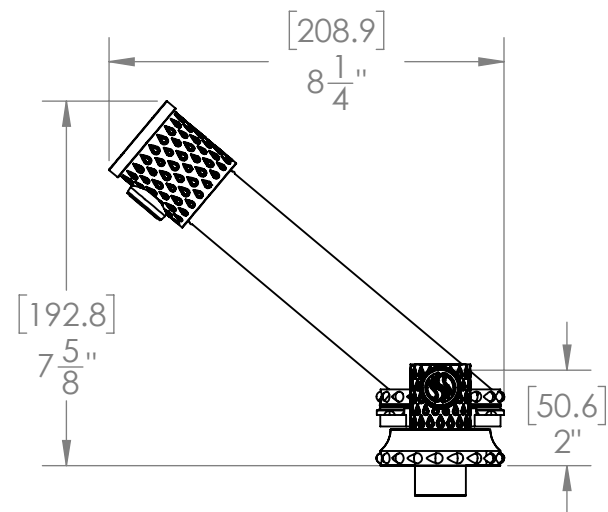

UNITY CLASSIC LEVER WATERFALL DECK MOUNT FAUCET SET WITH PLATE

B-UN-116C-00

Custom Finishes

- AQUA MATTE BLACK
- AQUA POLISHED BLACK
- AQUA POLISHED GOLD
- AQUA MATTE ROSE GOLD
- AQUA POLISHED ROSE GOLD
- SOLACE NATURAL BRASS
- SOLACE BRONZE
- SOLACE AGED COPPER
- SOLACE AGED IRON
- SOLACE MATTE NICKEL
- SOLACE POLISHED NICKEL
- SOLACE AGED VERDE
- 22K MATTE GOLD
- 22K POLISHED GOLD
- 22K MATTE ROSE GOLD
- 22K POLISHED ROSE GOLD

- Solid brass construction for durability and reliability.
- Includes soft touch drain assembly.
- 20pt 1/4 turn ceramic disc valve cartridge.
- Standard aerator limited to 1.2 GPM.
- Compatible with other pieces from Susan Dunn Collections.
- Certified to meet or exceed the following codes and standards: ASME A112.18.1/CSAB 125.1-2012

**UNITY CLASSIC LEVER WATERFALL DECK MOUNT FAUCET SET WITH PLATE**

B-UN-116C-00

SOFT TOUCH  
DRAIN ASSEMBLY  
P/N 18.11.052

MOUNTING NUT

HOT WATER SUPPLY  
(1/2" Water Supply Tubing  
Not Furnished)

NOTE: SPOUT & VALVES INSTALL THROUGH  $\varnothing$  1-1/4" HOLES

COLD WATER SUPPLY  
(1/2" Water Supply Tubing  
Not Furnished)

1-1/4" MAX DECK  
HEIGHT