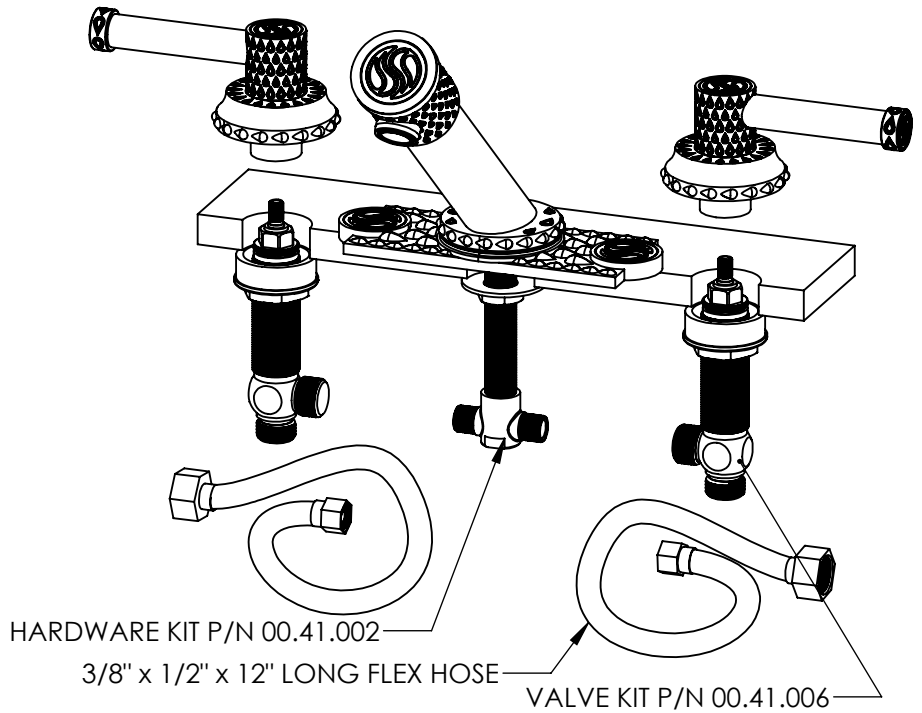

- Solid brass construction for durability and reliability.
- Includes soft touch drain assembly.
- 20pt 1/4 turn ceramic disc valve cartridge.
- Standard aerator limited to 1.2 GPM.
- Compatible with other pieces from Susan Dunn Collections.
- Certified to meet or exceed the following codes and standards: ASME A112.18.1/CSAB 125.1-2012

**UNITY CLASSIC LEVER WATERFALL DECK MOUNT FAUCET SET WITH PLATE**

B-UN-116C-00

SOFT TOUCH  
DRAIN ASSEMBLY  
P/N 18.11.052

MOUNTING NUT

HOT WATER SUPPLY  
(1/2" Water Supply Tubing  
Not Furnished)

NOTE: SPOUT & VALVES INSTALL THROUGH  $\varnothing$  1-1/4" HOLES

COLD WATER SUPPLY  
(1/2" Water Supply Tubing  
Not Furnished)

1-1/4" MAX DECK  
HEIGHT