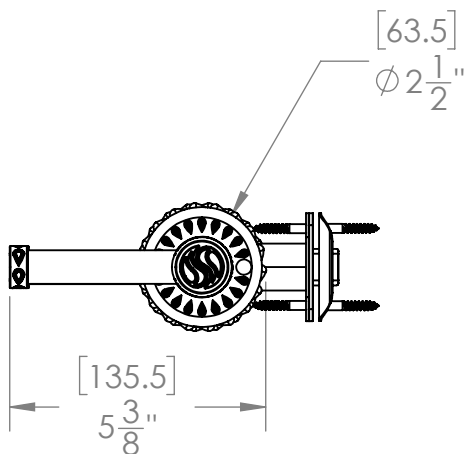

PRIVACY KNOB HANDLE SET
WITH CLASSIC ROSETTES
D-UN-P10-00

Custom Finishes

- AQUA MATTE BLACK
- AQUA POLISHED BLACK
- AQUA POLISHED GOLD
- AQUA MATTE ROSE GOLD
- AQUA POLISHED ROSE GOLD
- SOLACE NATURAL BRASS
- SOLACE BRONZE
- SOLACE AGED COPPER
- SOLACE AGED IRON
- SOLACE MATTE NICKEL
- SOLACE POLISHED NICKEL
- SOLACE AGED VERDE
- 22K MATTE GOLD
- 22K POLISHED GOLD
- 22K MATTE ROSE GOLD
- 22K POLISHED ROSE GOLD

- Includes matching finished faceplate and mounting screws.
- Compatible with other pieces from Susan Dunn Luxury Collections.
- Stainless steel latch bolt crafted for quiet entry and endurance.
- Handles and trims crafted of precision machined solid brass.
- Ergonomically crafted with a variety of options and sizes.

DOOR THICKNESS

[34.9 - 60.33]
1-3/8" - 2-3/8"