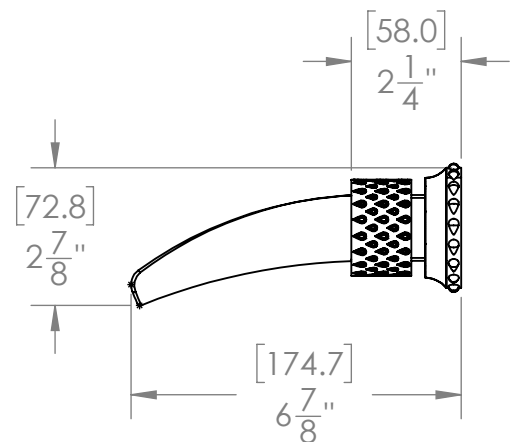

CLASSIC KNOB WATERFALL WALL MOUNT FAUCET SET
B-UN-425C-00

Custom Finishes

- AQUA MATTE BLACK
- AQUA POLISHED BLACK
- AQUA POLISHED GOLD
- AQUA MATTE ROSE GOLD
- AQUA POLISHED ROSE GOLD
- SOLACE NATURAL BRASS
- SOLACE BRONZE
- SOLACE AGED COPPER
- SOLACE AGED IRON
- SOLACE MATTE NICKEL
- SOLACE POLISHED NICKEL
- SOLACE AGED VERDE
- 22K MATTE GOLD
- 22K POLISHED GOLD
- 22K MATTE ROSE GOLD
- 22K POLISHED ROSE GOLD

- Solid brass construction for durability and reliability.
- Includes soft touch drain with overflow.
- 20pt 1/4 turn ceramic disc valve cartridge.
- Standard aerator limited to 1.2 GPM.
- Compatible with other pieces from Susan Dunn Collections.
- Certified to meet or exceed the following codes and standards: ASME A112.18.1/CSAB 125.1-2012

CLASSIC KNOB WATERFALL WALL MOUNT FAUCET SET
B-UN-425C-00

SOFT TOUCH
DRAIN ASSEMBLY
P/N 18.11.052