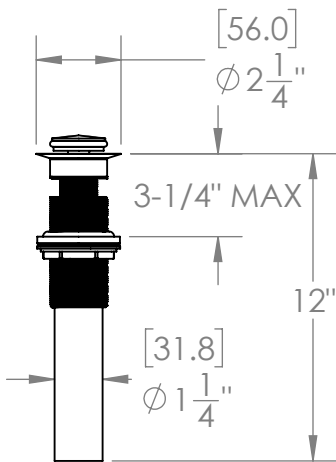

CLASSIC KNOB WATERFALL WALL MOUNT FAUCET SET
B-UN-425C-00

Custom Finishes

- AQUA MATTE BLACK
- AQUA POLISHED BLACK
- AQUA POLISHED GOLD
- AQUA MATTE ROSE GOLD
- AQUA POLISHED ROSE GOLD
- SOLACE NATURAL BRASS
- SOLACE BRONZE
- SOLACE AGED COPPER
- SOLACE AGED IRON
- SOLACE MATTE NICKEL
- SOLACE POLISHED NICKEL
- SOLACE AGED VERDE
- 22K MATTE GOLD
- 22K POLISHED GOLD
- 22K MATTE ROSE GOLD
- 22K POLISHED ROSE GOLD

- Solid brass construction for durability and reliability.
- Includes soft touch drain with overflow.
- 20pt 1/4 turn ceramic disc valve cartridge.
- Standard aerator limited to 1.2 GPM.
- Compatible with other pieces from Susan Dunn Collections.
- Certified to meet or exceed the following codes and standards: ASME A112.18.1/CSAB 125.1-2012

CLASSIC KNOB WATERFALL WALL MOUNT FAUCET SET
B-UN-425C-00

SOFT TOUCH
DRAIN ASSEMBLY
P/N 18.11.052