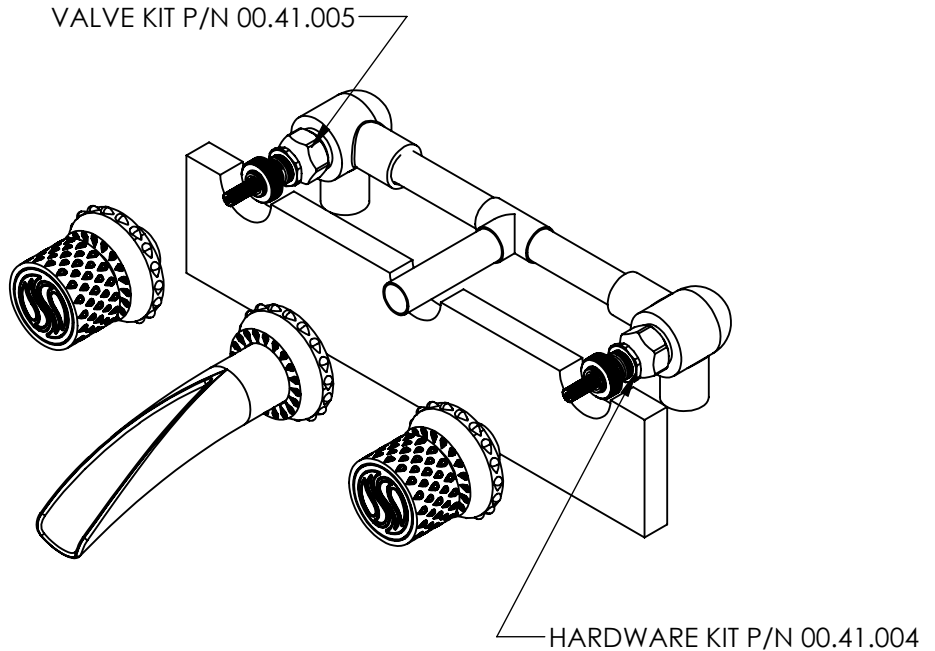

CLASSIC KNOB WATERFALL WALL MOUNT FAUCET SET
B-UN-425C-00

Custom Finishes

- AQUA MATTE BLACK
- AQUA POLISHED BLACK
- AQUA POLISHED GOLD
- AQUA MATTE ROSE GOLD
- AQUA POLISHED ROSE GOLD
- SOLACE NATURAL BRASS
- SOLACE BRONZE
- SOLACE AGED COPPER
- SOLACE AGED IRON
- SOLACE MATTE NICKEL
- SOLACE POLISHED NICKEL
- SOLACE AGED VERDE
- 22K MATTE GOLD
- 22K POLISHED GOLD
- 22K MATTE ROSE GOLD
- 22K POLISHED ROSE GOLD

- Solid brass construction for durability and reliability.
- Includes soft touch drain with overflow.
- 20pt 1/4 turn ceramic disc valve cartridge.
- Standard aerator limited to 1.2 GPM.
- Compatible with other pieces from Susan Dunn Collections.
- Certified to meet or exceed the following codes and standards: ASME A112.18.1/CSAB 125.1-2012

CLASSIC KNOB WATERFALL WALL MOUNT FAUCET SET
B-UN-425C-00

SOFT TOUCH
DRAIN ASSEMBLY
P/N 18.11.052