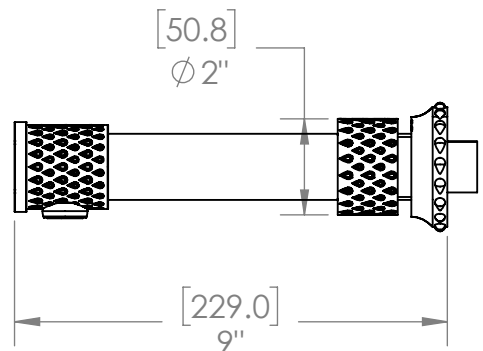

CLASSIC KNOB SIGNATURE WALL MOUNT FAUCET SET
B-UN-225C-00

Custom Finishes

- AQUA MATTE BLACK
- AQUA POLISHED BLACK
- AQUA POLISHED GOLD
- AQUA MATTE ROSE GOLD
- AQUA POLISHED ROSE GOLD
- SOLACE NATURAL BRASS
- SOLACE BRONZE
- SOLACE AGED COPPER
- SOLACE AGED IRON
- SOLACE MATTE NICKEL
- SOLACE POLISHED NICKEL
- SOLACE AGED VERDE
- 22K MATTE GOLD
- 22K POLISHED GOLD
- 22K MATTE ROSE GOLD
- 22K POLISHED ROSE GOLD

- Solid brass construction for durability and reliability.
- Includes soft touch drain assembly.
- 20pt 1/4 turn ceramic disc valve cartridge.
- Standard aerator limited to 1.2 GPM.
- Compatible with other pieces from Susan Dunn Collections.
- Certified to meet or exceed the following codes and standards: ASME A112.18.1/CSAB 125.1-2012

[63.5]
Ø 2 1/2"

CLASSIC KNOB SIGNATURE WALL MOUNT FAUCET SET
B-UN-225C-00

SOFT TOUCH
DRAIN ASSEMBLY
P/N 18.11.052