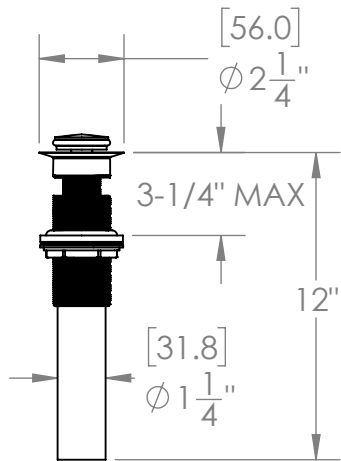

CLASSIC KNOB SIGNATURE WALL MOUNT FAUCET SET
B-UN-225C-00

Custom Finishes

- AQUA MATTE BLACK
- AQUA POLISHED BLACK
- AQUA POLISHED GOLD
- AQUA MATTE ROSE GOLD
- AQUA POLISHED ROSE GOLD
- SOLACE NATURAL BRASS
- SOLACE BRONZE
- SOLACE AGED COPPER
- SOLACE AGED IRON
- SOLACE MATTE NICKEL
- SOLACE POLISHED NICKEL
- SOLACE AGED VERDE
- 22K MATTE GOLD
- 22K POLISHED GOLD
- 22K MATTE ROSE GOLD
- 22K POLISHED ROSE GOLD

- Solid brass construction for durability and reliability.
- Includes soft touch drain assembly.
- 20pt 1/4 turn ceramic disc valve cartridge.
- Standard aerator limited to 1.2 GPM.
- Compatible with other pieces from Susan Dunn Collections.
- Certified to meet or exceed the following codes and standards: ASME A112.18.1/CSAB 125.1-2012

[63.5]
Ø 2 1/2"

CLASSIC KNOB SIGNATURE WALL MOUNT FAUCET SET
B-UN-225C-00

SOFT TOUCH
DRAIN ASSEMBLY
P/N 18.11.052