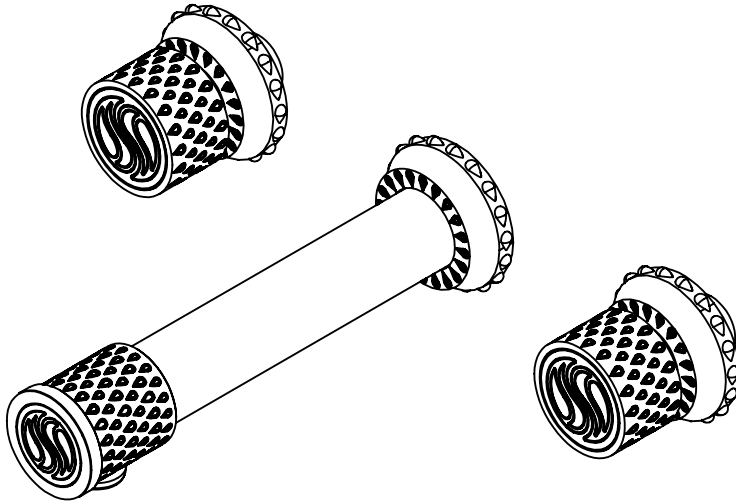

CLASSIC KNOB SIGNATURE WALL MOUNT FAUCET SET
B-UN-225C-00

Custom Finishes

- AQUA MATTE BLACK
- AQUA POLISHED BLACK
- AQUA POLISHED GOLD
- AQUA MATTE ROSE GOLD
- AQUA POLISHED ROSE GOLD
- SOLACE NATURAL BRASS
- SOLACE BRONZE
- SOLACE AGED COPPER
- SOLACE AGED IRON
- SOLACE MATTE NICKEL
- SOLACE POLISHED NICKEL
- SOLACE AGED VERDE
- 22K MATTE GOLD
- 22K POLISHED GOLD
- 22K MATTE ROSE GOLD
- 22K POLISHED ROSE GOLD

- Solid brass construction for durability and reliability.
- Includes soft touch drain assembly.
- 20pt 1/4 turn ceramic disc valve cartridge.
- Standard aerator limited to 1.2 GPM.
- Compatible with other pieces from Susan Dunn Collections.
- Certified to meet or exceed the following codes and standards: ASME A112.18.1/CSAB 125.1-2012

[63.5]
Ø 2 1/2"

CLASSIC KNOB SIGNATURE WALL MOUNT FAUCET SET
B-UN-225C-00

SOFT TOUCH
DRAIN ASSEMBLY
P/N 18.11.052