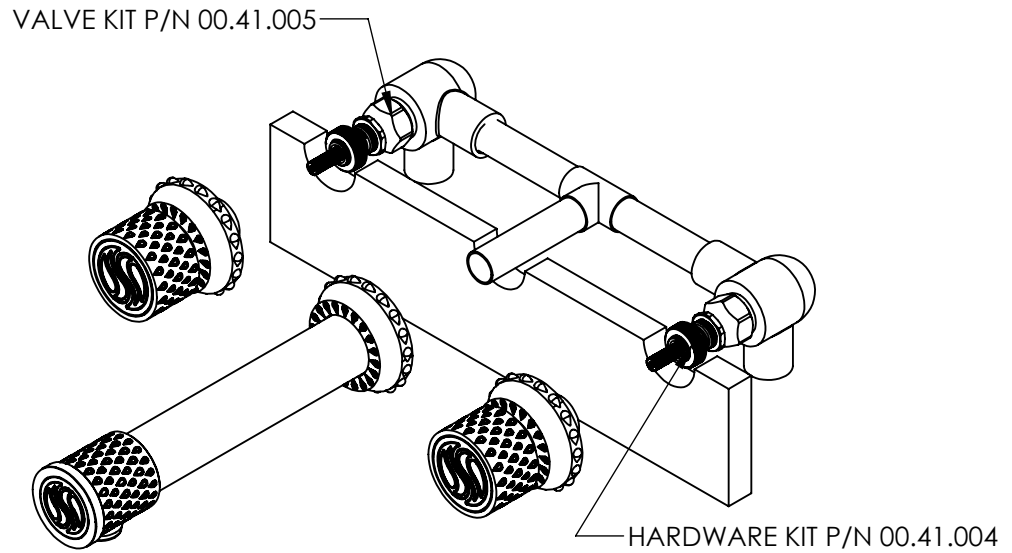

CLASSIC KNOB SIGNATURE WALL MOUNT FAUCET SET
B-UN-225C-00

Custom Finishes

- AQUA MATTE BLACK
- AQUA POLISHED BLACK
- AQUA POLISHED GOLD
- AQUA MATTE ROSE GOLD
- AQUA POLISHED ROSE GOLD
- SOLACE NATURAL BRASS
- SOLACE BRONZE
- SOLACE AGED COPPER
- SOLACE AGED IRON
- SOLACE MATTE NICKEL
- SOLACE POLISHED NICKEL
- SOLACE AGED VERDE
- 22K MATTE GOLD
- 22K POLISHED GOLD
- 22K MATTE ROSE GOLD
- 22K POLISHED ROSE GOLD

- Solid brass construction for durability and reliability.
- Includes soft touch drain assembly.
- 20pt 1/4 turn ceramic disc valve cartridge.
- Standard aerator limited to 1.2 GPM.
- Compatible with other pieces from Susan Dunn Collections.
- Certified to meet or exceed the following codes and standards: ASME A112.18.1/CSAB 125.1-2012

[63.5]
Ø 2 1/2"

CLASSIC KNOB SIGNATURE WALL MOUNT FAUCET SET
B-UN-225C-00

SOFT TOUCH
DRAIN ASSEMBLY
P/N 18.11.052