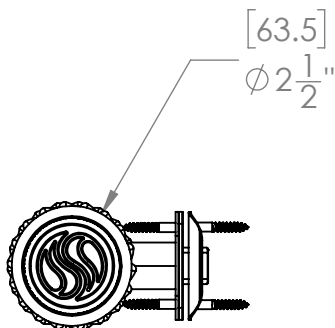

- Includes matching finished faceplate and mounting screws.
- Compatible with other pieces from Susan Dunn Luxury Collections.
- Stainless steel latch bolt crafted for quiet entry and endurance.
- Handles and trims crafted of precision machined solid brass.
- Ergonomically crafted with a variety of options and sizes.

DOOR THICKNESS

[34.9 - 60.33]
1-3/8" - 2-3/8"