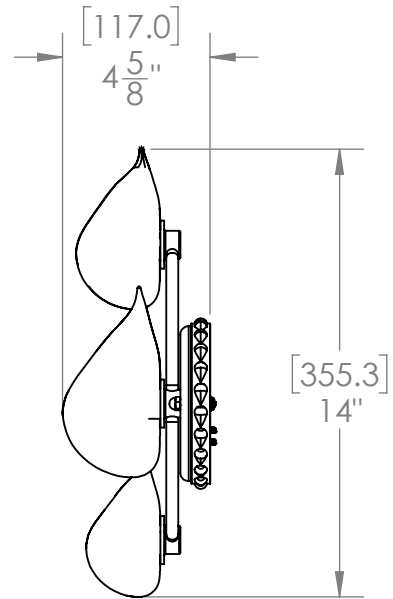

- Compatible with other pieces from Susan Dunn Luxury Collections.
- Plate crafted of precision machined solid brass.
- Artisan crafted hand-blown glass.
- LED Bulb, 12V Dimmable, 2.2W G4 Bi-pin 2700K, Individually Packed

[127.0]
 <MOD-DIAM>5"