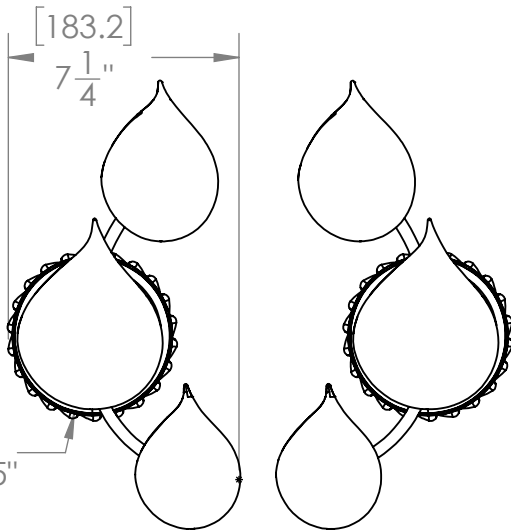

TRIO SCONCE SET
 L-SE-300-00

Custom Finishes

- AQUA MATTE BLACK
- AQUA POLISHED BLACK
- AQUA POLISHED GOLD
- AQUA MATTE ROSE GOLD
- AQUA POLISHED ROSE GOLD
- SOLACE NATURAL BRASS
- SOLACE BRONZE
- SOLACE AGED COPPER
- SOLACE AGED IRON
- SOLACE MATTE NICKEL
- SOLACE POLISHED NICKEL
- SOLACE AGED VERDE
- 22K MATTE GOLD
- 22K POLISHED GOLD
- 22K MATTE ROSE GOLD
- 22K POLISHED ROSE GOLD

- Compatible with other pieces from Susan Dunn Luxury Collections.
- Plate crafted of precision machined solid brass.
- Artisan crafted hand-blown glass.
- LED Bulb, 12V Dimmable, 2.2W G4 Bi-pin 2700K, Individually Packed

[127.0]
 <MOD-DIAM>5"