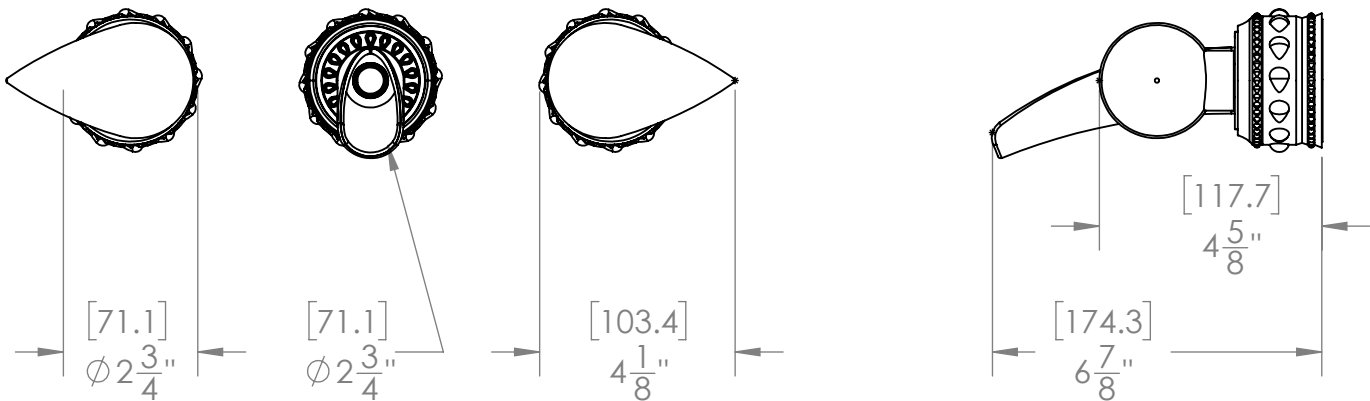

GRAND WALL MOUNT SPOUT SET
WITH GRAND ESCUTCHEONS
B-SE-425-00

Custom Finishes

- AQUA MATTE BLACK
- AQUA POLISHED BLACK
- AQUA POLISHED GOLD
- AQUA MATTE ROSE GOLD
- AQUA POLISHED ROSE GOLD
- SOLACE NATURAL BRASS
- SOLACE BRONZE
- SOLACE AGED COPPER
- SOLACE AGED IRON
- SOLACE MATTE NICKEL
- SOLACE POLISHED NICKEL
- SOLACE AGED VERDE
- 22K MATTE GOLD
- 22K POLISHED GOLD
- 22K MATTE ROSE GOLD
- 22K POLISHED ROSE GOLD

- Solid brass construction for durability and reliability.
- Includes soft touch drain with overflow.
- 20pt 1/4 turn ceramic disc valve cartridge.
- Standard aerator limited to 1.2 GPM.
- Compatible with other pieces from Susan Dunn Collections.
- Certified to meet or exceed the following codes and standards: ASME A112.18.1/CSAB 125.1-2012

GRAND WALL MOUNT SPOUT SET
WITH GRAND ESCUTCHEONS
B-SE-425-00

SOFT TOUCH
DRAIN ASSEMBLY
P/N 18.11.052