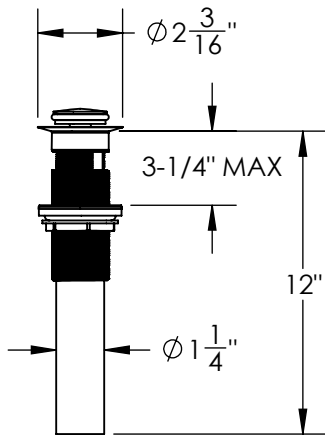

- Solid brass construction for durability and reliability.
- Includes soft touch drain with overflow.
- 20pt 1/4 turn ceramic disc valve cartridge.
- Standard aerator limited to 1.2 GPM.
- Compatible with other pieces from Susan Dunn Collections.
- Certified to meet or exceed the following codes and standards: ASME A112.18.1/CSAB 125.1-2012

GRAND WALL MOUNT SPOUT SET
WITH GRAND ESCUTCHEONS
B-SE-425-00

SOFT TOUCH
DRAIN ASSEMBLY
P/N 18.11.052