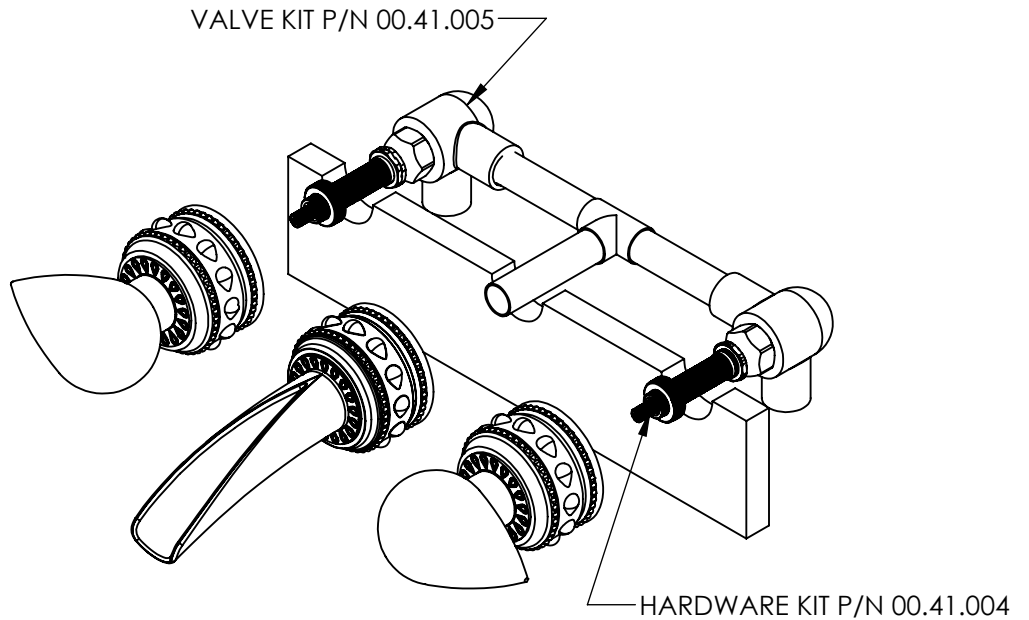

GRAND WALL MOUNT SPOUT SET
WITH GRAND ESCUTCHEONS
B-SE-425-00

Custom Finishes

- AQUA MATTE BLACK
- AQUA POLISHED BLACK
- AQUA POLISHED GOLD
- AQUA MATTE ROSE GOLD
- AQUA POLISHED ROSE GOLD
- SOLACE NATURAL BRASS
- SOLACE BRONZE
- SOLACE AGED COPPER
- SOLACE AGED IRON
- SOLACE MATTE NICKEL
- SOLACE POLISHED NICKEL
- SOLACE AGED VERDE
- 22K MATTE GOLD
- 22K POLISHED GOLD
- 22K MATTE ROSE GOLD
- 22K POLISHED ROSE GOLD

- Solid brass construction for durability and reliability.
- Includes soft touch drain with overflow.
- 20pt 1/4 turn ceramic disc valve cartridge.
- Standard aerator limited to 1.2 GPM.
- Compatible with other pieces from Susan Dunn Collections.
- Certified to meet or exceed the following codes and standards: ASME A112.18.1/CSAB 125.1-2012

GRAND WALL MOUNT SPOUT SET
WITH GRAND ESCUTCHEONS
B-SE-425-00

SOFT TOUCH
DRAIN ASSEMBLY
P/N 18.11.052