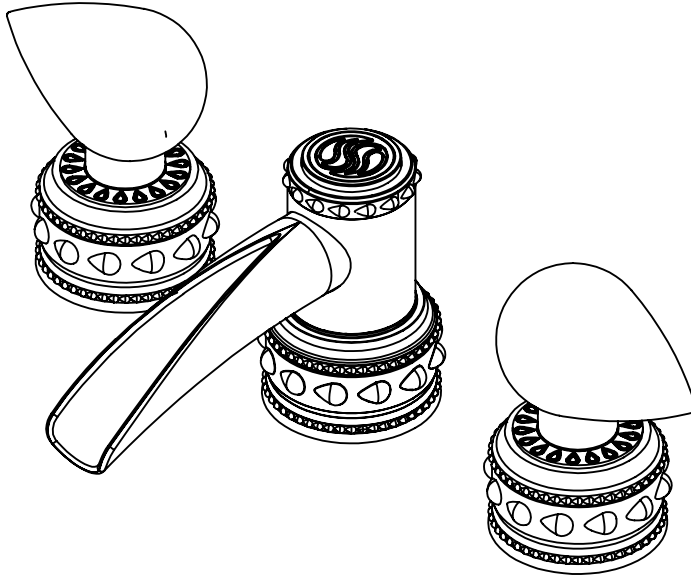

GRAND DECK MOUNT SPOUT SET
WITH GRAND ESCUTCHEONS
B-SE-615-00

Custom Finishes

- AQUA MATTE BLACK
- AQUA POLISHED BLACK
- AQUA POLISHED GOLD
- AQUA MATTE ROSE GOLD
- AQUA POLISHED ROSE GOLD
- SOLACE NATURAL BRASS
- SOLACE BRONZE
- SOLACE AGED COPPER
- SOLACE AGED IRON
- SOLACE MATTE NICKEL
- SOLACE POLISHED NICKEL
- SOLACE AGED VERDE
- 22K MATTE GOLD
- 22K POLISHED GOLD
- 22K MATTE ROSE GOLD
- 22K POLISHED ROSE GOLD

- Solid brass construction for durability and reliability.
- Includes soft touch drain assembly.
- 20pt 1/4 turn ceramic disc valve cartridge.
- Standard aerator limited to 1.2 GPM.
- Compatible with other pieces from Susan Dunn Collections.
- Certified to meet or exceed the following codes and standards: ASME A112.18.1/CSAB 125.1-2012

GRAND DECK MOUNT SPOUT SET
WITH GRAND ESCUTCHEONS
B-SE-615-00

SOFT TOUCH
DRAIN ASSEMBLY
P/N 18.11.052

NOTE: SPOUT & VALVES INSTALL THROUGH $\text{Ø} 1 \frac{1}{4}$ " HOLES