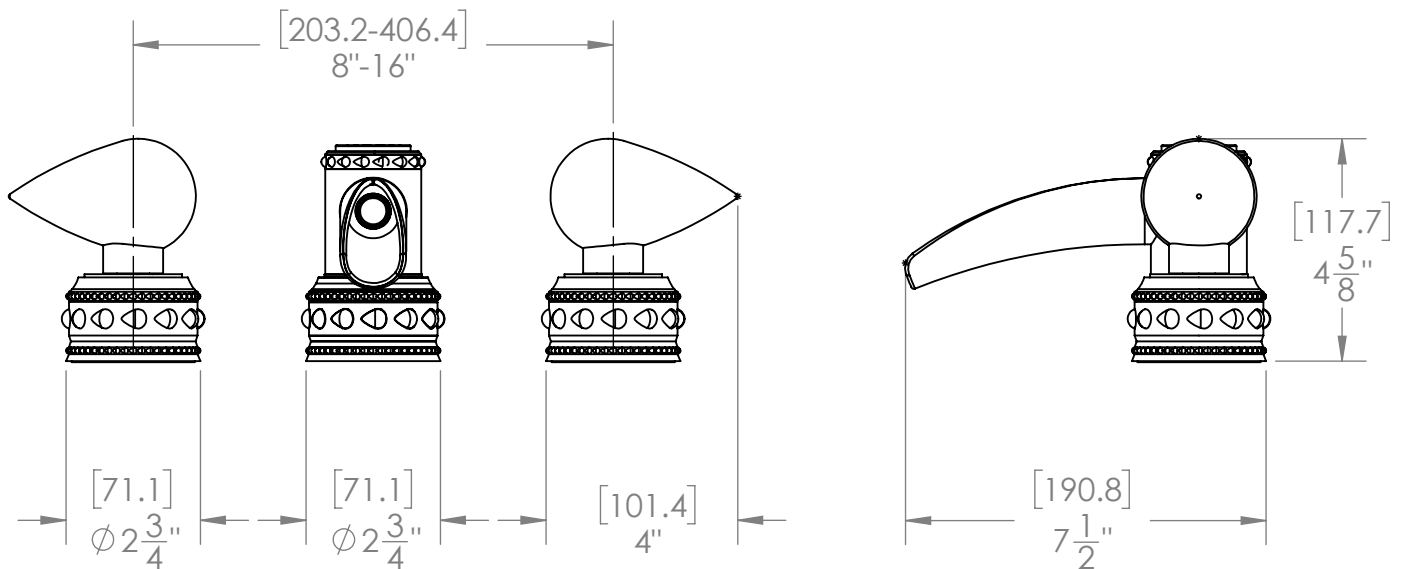

GRAND DECK MOUNT SPOUT SET
WITH GRAND ESCUTCHEONS
B-SE-615-00

Custom Finishes

- AQUA MATTE BLACK
- AQUA POLISHED BLACK
- AQUA POLISHED GOLD
- AQUA MATTE ROSE GOLD
- AQUA POLISHED ROSE GOLD
- SOLACE NATURAL BRASS
- SOLACE BRONZE
- SOLACE AGED COPPER
- SOLACE AGED IRON
- SOLACE MATTE NICKEL
- SOLACE POLISHED NICKEL
- SOLACE AGED VERDE
- 22K MATTE GOLD
- 22K POLISHED GOLD
- 22K MATTE ROSE GOLD
- 22K POLISHED ROSE GOLD

- Solid brass construction for durability and reliability.
- Includes soft touch drain assembly.
- 20pt 1/4 turn ceramic disc valve cartridge.
- Standard aerator limited to 1.2 GPM.
- Compatible with other pieces from Susan Dunn Collections.
- Certified to meet or exceed the following codes and standards: ASME A112.18.1/CSAB 125.1-2012

GRAND DECK MOUNT SPOUT SET
WITH GRAND ESCUTCHEONS
B-SE-615-00

SOFT TOUCH
DRAIN ASSEMBLY
P/N 18.11.052

NOTE: SPOUT & VALVES INSTALL THROUGH $\text{Ø} 1 \frac{1}{4}$ " HOLES