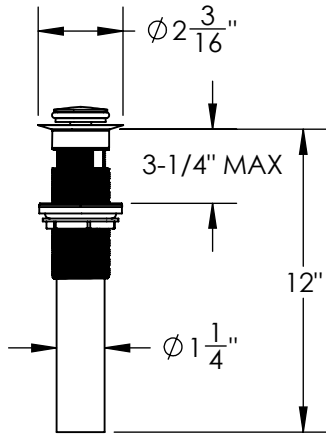

GRAND DECK MOUNT SPOUT SET
WITH GRAND ESCUTCHEONS
B-SE-615-00

Custom Finishes

- AQUA MATTE BLACK
- AQUA POLISHED BLACK
- AQUA POLISHED GOLD
- AQUA MATTE ROSE GOLD
- AQUA POLISHED ROSE GOLD
- SOLACE NATURAL BRASS
- SOLACE BRONZE
- SOLACE AGED COPPER
- SOLACE AGED IRON
- SOLACE MATTE NICKEL
- SOLACE POLISHED NICKEL
- SOLACE AGED VERDE
- 22K MATTE GOLD
- 22K POLISHED GOLD
- 22K MATTE ROSE GOLD
- 22K POLISHED ROSE GOLD

- Solid brass construction for durability and reliability.
- Includes soft touch drain assembly.
- 20pt 1/4 turn ceramic disc valve cartridge.
- Standard aerator limited to 1.2 GPM.
- Compatible with other pieces from Susan Dunn Collections.
- Certified to meet or exceed the following codes and standards: ASME A112.18.1/CSAB 125.1-2012

GRAND DECK MOUNT SPOUT SET
WITH GRAND ESCUTCHEONS
B-SE-615-00

SOFT TOUCH
DRAIN ASSEMBLY
P/N 18.11.052

NOTE: SPOUT & VALVES INSTALL THROUGH $\text{Ø} 1 \frac{1}{4}$ " HOLES