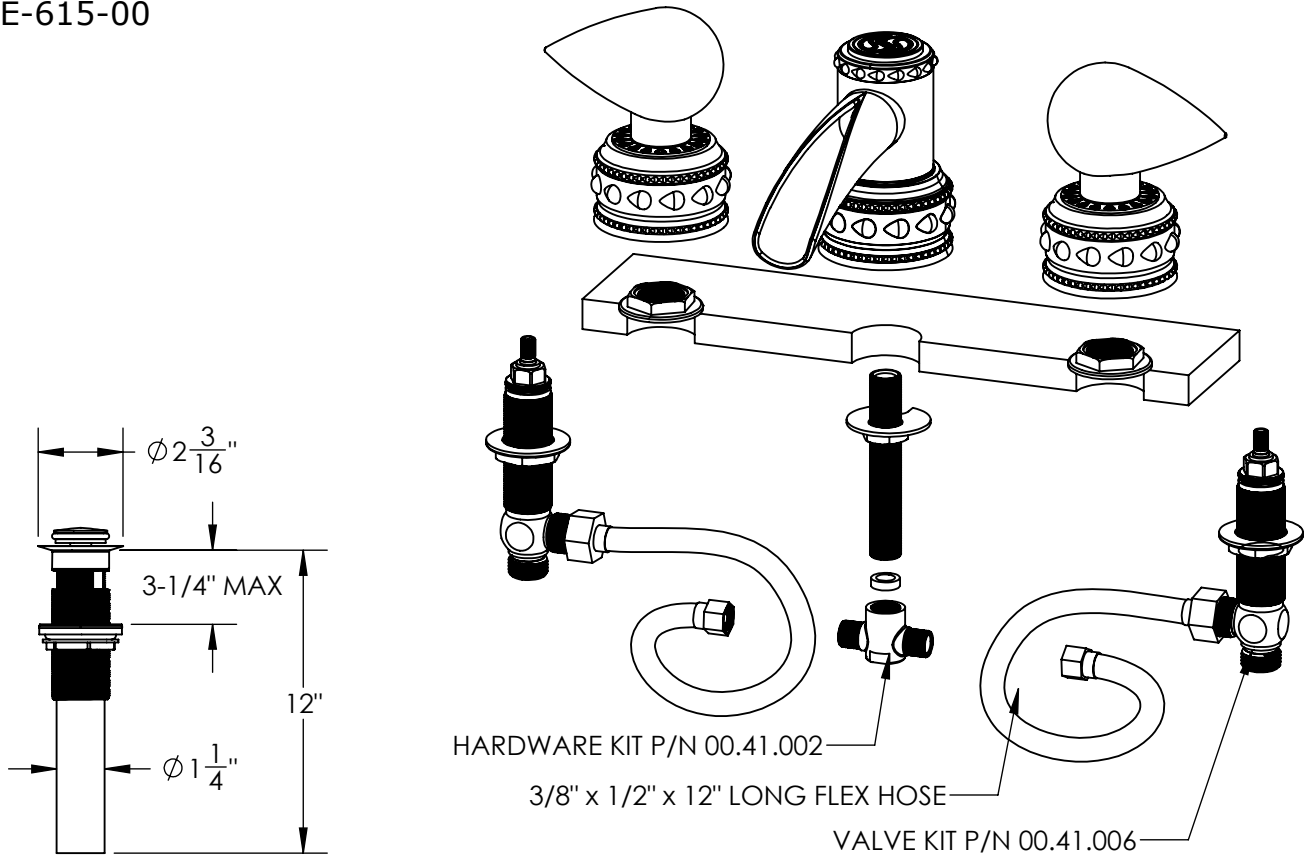

GRAND DECK MOUNT SPOUT SET
WITH GRAND ESCUTCHEONS
B-SE-615-00

Custom Finishes

- AQUA MATTE BLACK
- AQUA POLISHED BLACK
- AQUA POLISHED GOLD
- AQUA MATTE ROSE GOLD
- AQUA POLISHED ROSE GOLD
- SOLACE NATURAL BRASS
- SOLACE BRONZE
- SOLACE AGED COPPER
- SOLACE AGED IRON
- SOLACE MATTE NICKEL
- SOLACE POLISHED NICKEL
- SOLACE AGED VERDE
- 22K MATTE GOLD
- 22K POLISHED GOLD
- 22K MATTE ROSE GOLD
- 22K POLISHED ROSE GOLD

- Solid brass construction for durability and reliability.
- Includes soft touch drain assembly.
- 20pt 1/4 turn ceramic disc valve cartridge.
- Standard aerator limited to 1.2 GPM.
- Compatible with other pieces from Susan Dunn Collections.
- Certified to meet or exceed the following codes and standards: ASME A112.18.1/CSAB 125.1-2012

GRAND DECK MOUNT SPOUT SET
WITH GRAND ESCUTCHEONS
B-SE-615-00

SOFT TOUCH
DRAIN ASSEMBLY
P/N 18.11.052

NOTE: SPOUT & VALVES INSTALL THROUGH $\text{Ø} 1 \frac{1}{4}$ " HOLES