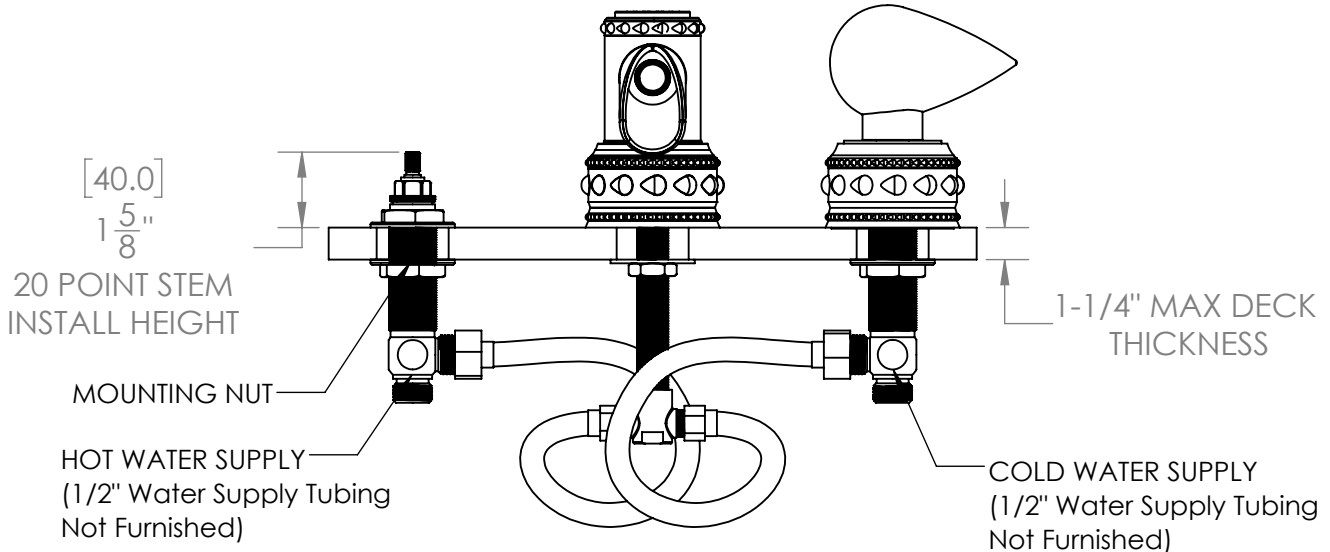

GRAND DECK MOUNT SPOUT SET
WITH GRAND ESCUTCHEONS
B-SE-615-00

Custom Finishes

- AQUA MATTE BLACK
- AQUA POLISHED BLACK
- AQUA POLISHED GOLD
- AQUA MATTE ROSE GOLD
- AQUA POLISHED ROSE GOLD
- SOLACE NATURAL BRASS
- SOLACE BRONZE
- SOLACE AGED COPPER
- SOLACE AGED IRON
- SOLACE MATTE NICKEL
- SOLACE POLISHED NICKEL
- SOLACE AGED VERDE
- 22K MATTE GOLD
- 22K POLISHED GOLD
- 22K MATTE ROSE GOLD
- 22K POLISHED ROSE GOLD

- Solid brass construction for durability and reliability.
- Includes soft touch drain assembly.
- 20pt 1/4 turn ceramic disc valve cartridge.
- Standard aerator limited to 1.2 GPM.
- Compatible with other pieces from Susan Dunn Collections.
- Certified to meet or exceed the following codes and standards: ASME A112.18.1/CSAB 125.1-2012

GRAND DECK MOUNT SPOUT SET
WITH GRAND ESCUTCHEONS
B-SE-615-00

SOFT TOUCH
DRAIN ASSEMBLY
P/N 18.11.052

NOTE: SPOUT & VALVES INSTALL THROUGH $\text{Ø} 1 \frac{1}{4}$ " HOLES