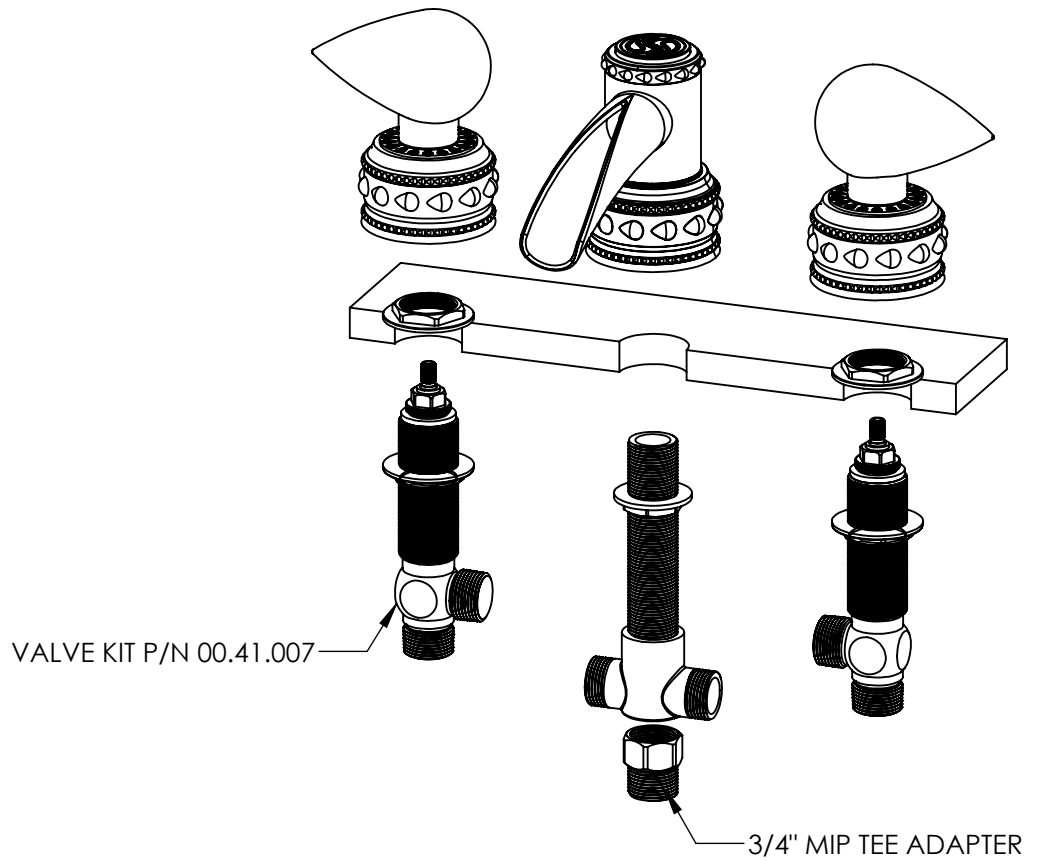

GRAND DECK MOUNT TUB SPOUT SET  
 WITH GRAND ESCUTCHEONS  
 B-SE-615R-00

Custom Finishes

- AQUA MATTE BLACK
- AQUA POLISHED BLACK
- AQUA POLISHED GOLD
- AQUA MATTE ROSE GOLD
- AQUA POLISHED ROSE GOLD
- SOLACE NATURAL BRASS
- SOLACE BRONZE
- SOLACE AGED COPPER
- SOLACE AGED IRON
- SOLACE MATTE NICKEL
- SOLACE POLISHED NICKEL
- SOLACE AGED VERDE
- 22K MATTE GOLD
- 22K POLISHED GOLD
- 22K MATTE ROSE GOLD
- 22K POLISHED ROSE GOLD

- Solid brass construction for durability and reliability.
- 3/4" valve bodies with 20pt 1/4 turn ceramic disc valve cartridge.
- Spout and valves install through 1-1/4" diameter holes.
- Plumber to provide 3/4" supply lines to valves.
- Compatible with other pieces from Susan Dunn Collections.
- Certified to meet or exceed the following codes and standards: ASME A112.18.1/CSAB 125.1-2012

**GRAND DECK MOUNT TUB SPOUT SET**  
WITH GRAND ESCUTCHEONS  
B-SE-615R-00

NOTE: SPOUT & VALVES INSTALL THROUGH  $\varnothing$  1-1/4" HOLES