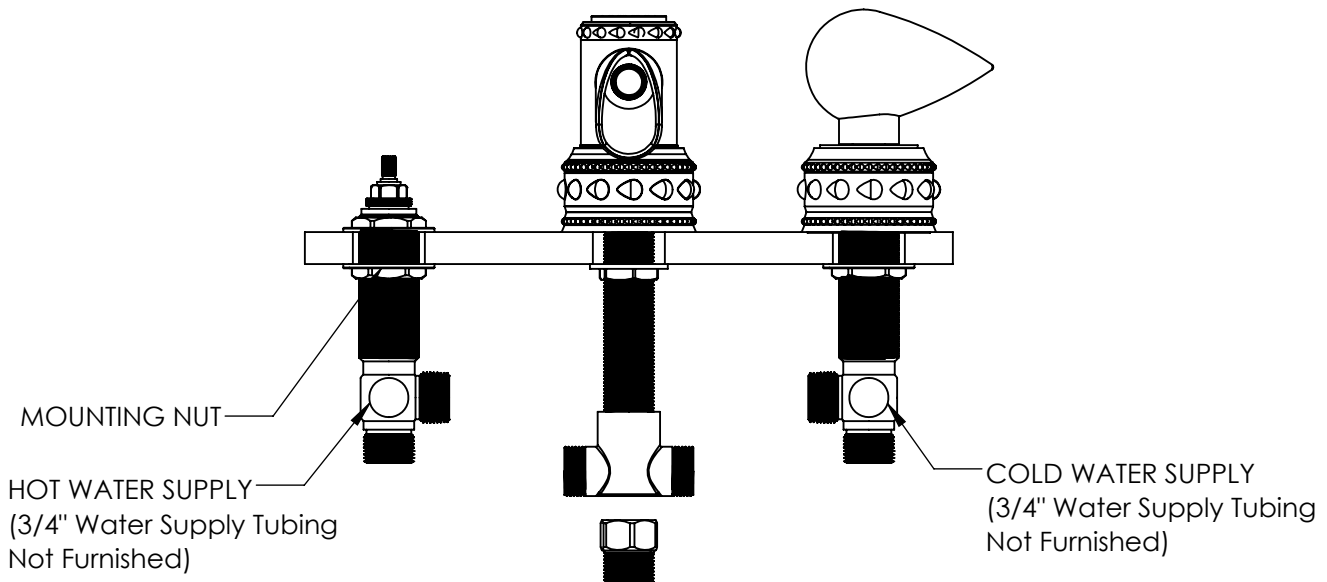

GRAND DECK MOUNT TUB SPOUT SET  
 WITH GRAND ESCUTCHEONS  
 B-SE-615R-00

Custom Finishes

- AQUA MATTE BLACK
- AQUA POLISHED BLACK
- AQUA POLISHED GOLD
- AQUA MATTE ROSE GOLD
- AQUA POLISHED ROSE GOLD
- SOLACE NATURAL BRASS
- SOLACE BRONZE
- SOLACE AGED COPPER
- SOLACE AGED IRON
- SOLACE MATTE NICKEL
- SOLACE POLISHED NICKEL
- SOLACE AGED VERDE
- 22K MATTE GOLD
- 22K POLISHED GOLD
- 22K MATTE ROSE GOLD
- 22K POLISHED ROSE GOLD

- Solid brass construction for durability and reliability.
- 3/4" valve bodies with 20pt 1/4 turn ceramic disc valve cartridge.
- Spout and valves install through 1-1/4" diameter holes.
- Plumber to provide 3/4" supply lines to valves.
- Compatible with other pieces from Susan Dunn Collections.
- Certified to meet or exceed the following codes and standards: ASME A112.18.1/CSAB 125.1-2012

**GRAND DECK MOUNT TUB SPOUT SET**  
WITH GRAND ESCUTCHEONS  
B-SE-615R-00

NOTE: SPOUT & VALVES INSTALL THROUGH  $\varnothing$  1-1/4" HOLES