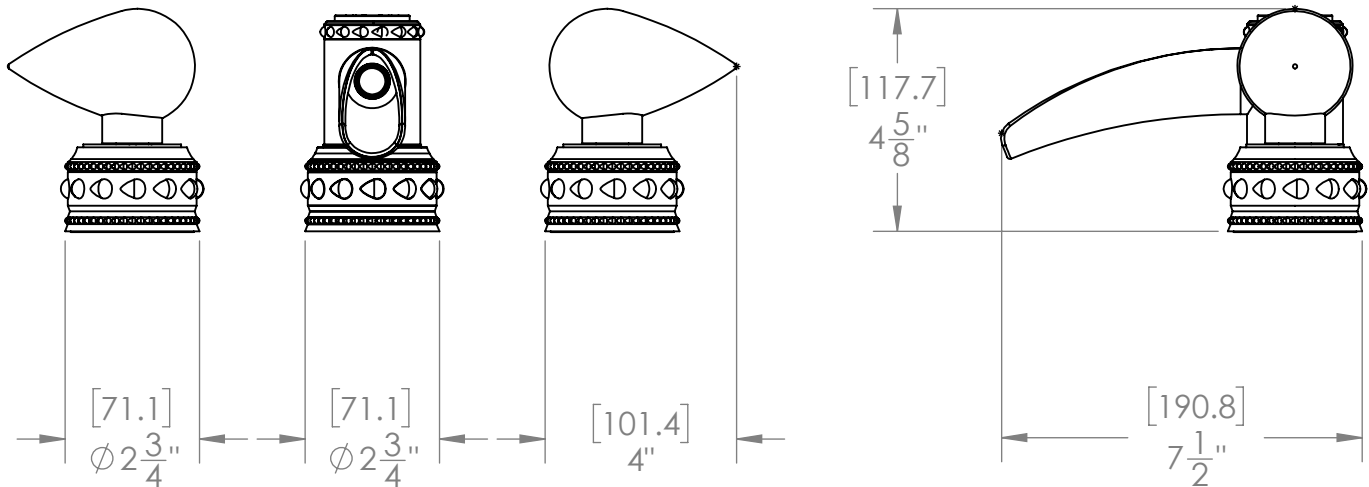

GRAND DECK MOUNT TUB SPOUT SET  
 WITH GRAND ESCUTCHEONS  
 B-SE-615R-00

Custom Finishes

- AQUA MATTE BLACK
- AQUA POLISHED BLACK
- AQUA POLISHED GOLD
- AQUA MATTE ROSE GOLD
- AQUA POLISHED ROSE GOLD
- SOLACE NATURAL BRASS
- SOLACE BRONZE
- SOLACE AGED COPPER
- SOLACE AGED IRON
- SOLACE MATTE NICKEL
- SOLACE POLISHED NICKEL
- SOLACE AGED VERDE
- 22K MATTE GOLD
- 22K POLISHED GOLD
- 22K MATTE ROSE GOLD
- 22K POLISHED ROSE GOLD

- Solid brass construction for durability and reliability.
- 3/4" valve bodies with 20pt 1/4 turn ceramic disc valve cartridge.
- Spout and valves install through 1-1/4" diameter holes.
- Plumber to provide 3/4" supply lines to valves.
- Compatible with other pieces from Susan Dunn Collections.
- Certified to meet or exceed the following codes and standards: ASME A112.18.1/CSAB 125.1-2012

**GRAND DECK MOUNT TUB SPOUT SET**  
WITH GRAND ESCUTCHEONS  
B-SE-615R-00

NOTE: SPOUT & VALVES INSTALL THROUGH  $\varnothing$  1-1/4" HOLES