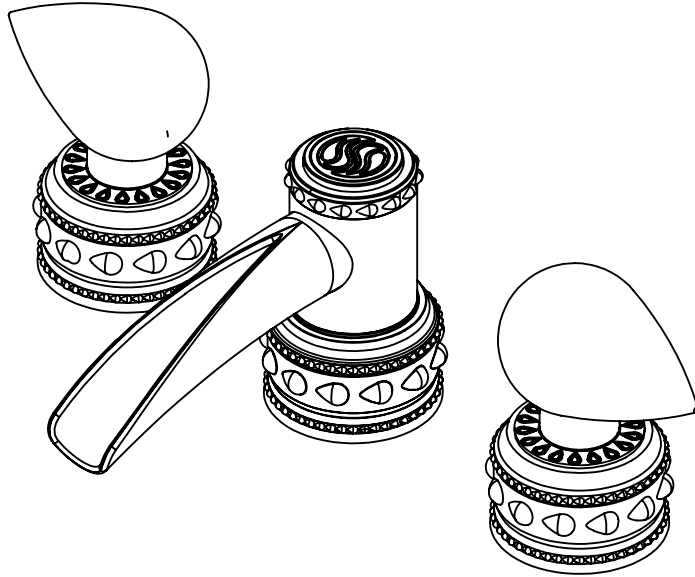

GRAND DECK MOUNT TUB SPOUT SET  
 WITH GRAND ESCUTCHEONS  
 B-SE-615R-00

Custom Finishes

- AQUA MATTE BLACK
- AQUA POLISHED BLACK
- AQUA POLISHED GOLD
- AQUA MATTE ROSE GOLD
- AQUA POLISHED ROSE GOLD
- SOLACE NATURAL BRASS
- SOLACE BRONZE
- SOLACE AGED COPPER
- SOLACE AGED IRON
- SOLACE MATTE NICKEL
- SOLACE POLISHED NICKEL
- SOLACE AGED VERDE
- 22K MATTE GOLD
- 22K POLISHED GOLD
- 22K MATTE ROSE GOLD
- 22K POLISHED ROSE GOLD

- Solid brass construction for durability and reliability.
- 3/4" valve bodies with 20pt 1/4 turn ceramic disc valve cartridge.
- Spout and valves install through 1-1/4" diameter holes.
- Plumber to provide 3/4" supply lines to valves.
- Compatible with other pieces from Susan Dunn Collections.
- Certified to meet or exceed the following codes and standards: ASME A112.18.1/CSAB 125.1-2012

**GRAND DECK MOUNT TUB SPOUT SET**  
WITH GRAND ESCUTCHEONS  
B-SE-615R-00

NOTE: SPOUT & VALVES INSTALL THROUGH  $\varnothing$  1-1/4" HOLES