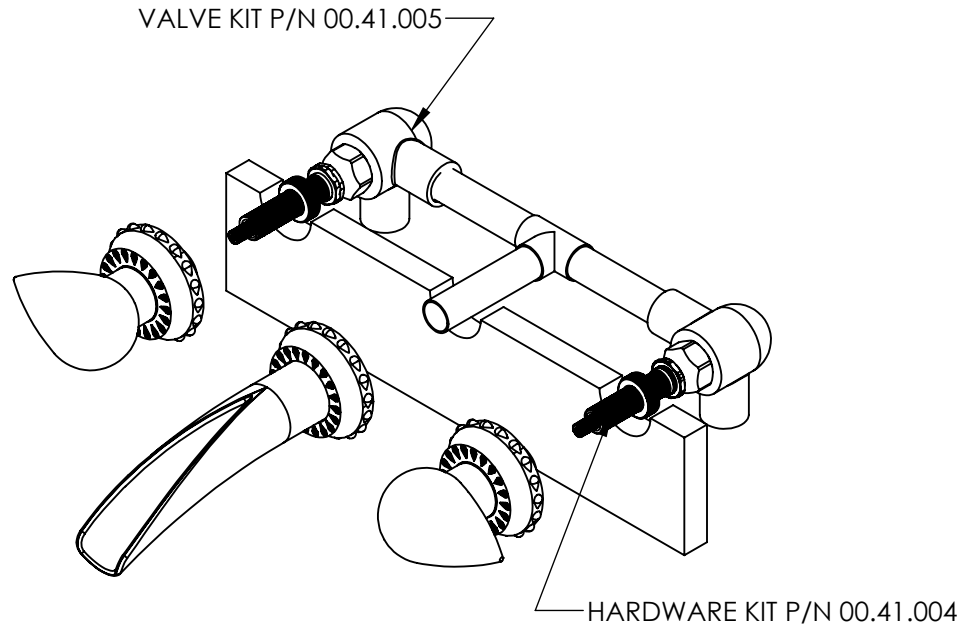

CLASSIC WALL MOUNT SPOUT SET  
WITH CLASSIC ESCUTCHEONS  
B-SE-425C-00

Custom Finishes

- AQUA MATTE BLACK
- AQUA POLISHED BLACK
- AQUA POLISHED GOLD
- AQUA MATTE ROSE GOLD
- AQUA POLISHED ROSE GOLD
- SOLACE NATURAL BRASS
- SOLACE BRONZE
- SOLACE AGED COPPER
- SOLACE AGED IRON
- SOLACE MATTE NICKEL
- SOLACE POLISHED NICKEL
- SOLACE AGED VERDE
- 22K MATTE GOLD
- 22K POLISHED GOLD
- 22K MATTE ROSE GOLD
- 22K POLISHED ROSE GOLD

- Solid brass construction for durability and reliability.
- Includes soft touch drain with overflow.
- 20pt 1/4 turn ceramic disc valve cartridge.
- Standard aerator limited to 1.2 GPM.
- Compatible with other pieces from Susan Dunn Collections.
- Certified to meet or exceed the following codes and standards: ASME A112.18.1/CSAB 125.1-2012

**CLASSIC WALL MOUNT SPOUT SET**  
WITH CLASSIC ESCUTCHEONS  
B-SE-425C-00

SOFT TOUCH  
DRAIN ASSEMBLY  
P/N 18.11.052