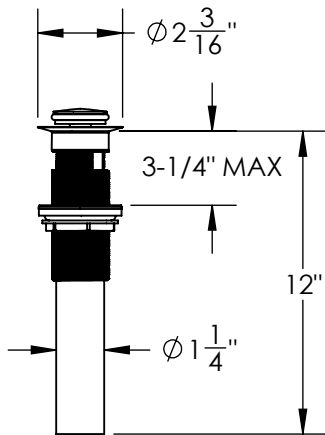

- Solid brass construction for durability and reliability.
- Includes soft touch drain with overflow.
- 20pt 1/4 turn ceramic disc valve cartridge.
- Standard aerator limited to 1.2 GPM.
- Compatible with other pieces from Susan Dunn Collections.
- Certified to meet or exceed the following codes and standards: ASME A112.18.1/CSAB 125.1-2012

**CLASSIC WALL MOUNT SPOUT SET**  
WITH CLASSIC ESCUTCHEONS  
B-SE-425C-00

SOFT TOUCH  
DRAIN ASSEMBLY  
P/N 18.11.052