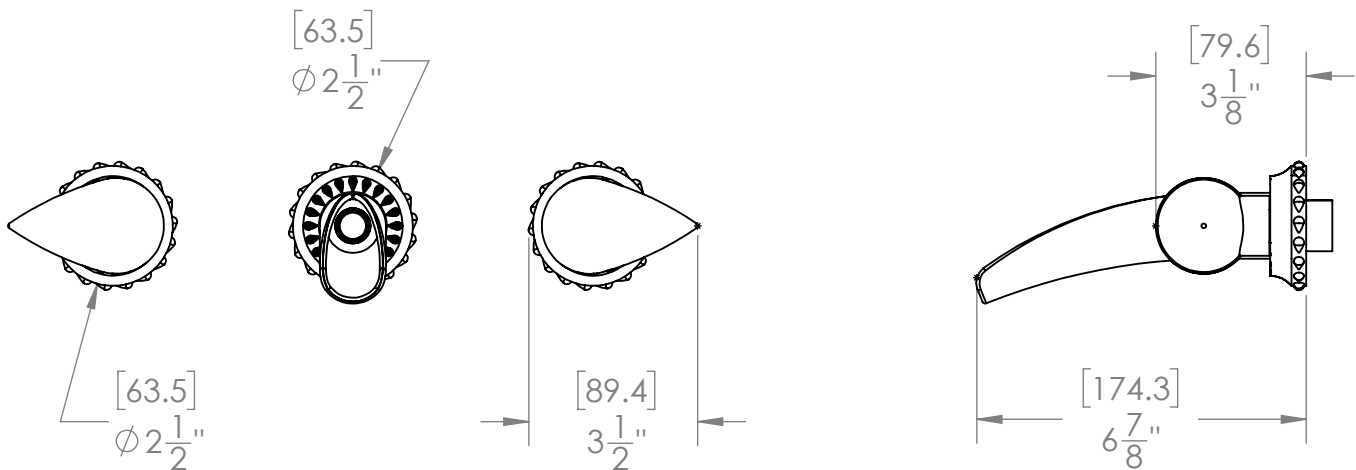

CLASSIC WALL MOUNT SPOUT SET  
WITH CLASSIC ESCUTCHEONS  
B-SE-425C-00

Custom Finishes

- AQUA MATTE BLACK
- AQUA POLISHED BLACK
- AQUA POLISHED GOLD
- AQUA MATTE ROSE GOLD
- AQUA POLISHED ROSE GOLD
- SOLACE NATURAL BRASS
- SOLACE BRONZE
- SOLACE AGED COPPER
- SOLACE AGED IRON
- SOLACE MATTE NICKEL
- SOLACE POLISHED NICKEL
- SOLACE AGED VERDE
- 22K MATTE GOLD
- 22K POLISHED GOLD
- 22K MATTE ROSE GOLD
- 22K POLISHED ROSE GOLD

- Solid brass construction for durability and reliability.
- Includes soft touch drain with overflow.
- 20pt 1/4 turn ceramic disc valve cartridge.
- Standard aerator limited to 1.2 GPM.
- Compatible with other pieces from Susan Dunn Collections.
- Certified to meet or exceed the following codes and standards: ASME A112.18.1/CSAB 125.1-2012

**CLASSIC WALL MOUNT SPOUT SET**  
WITH CLASSIC ESCUTCHEONS  
B-SE-425C-00

SOFT TOUCH  
DRAIN ASSEMBLY  
P/N 18.11.052