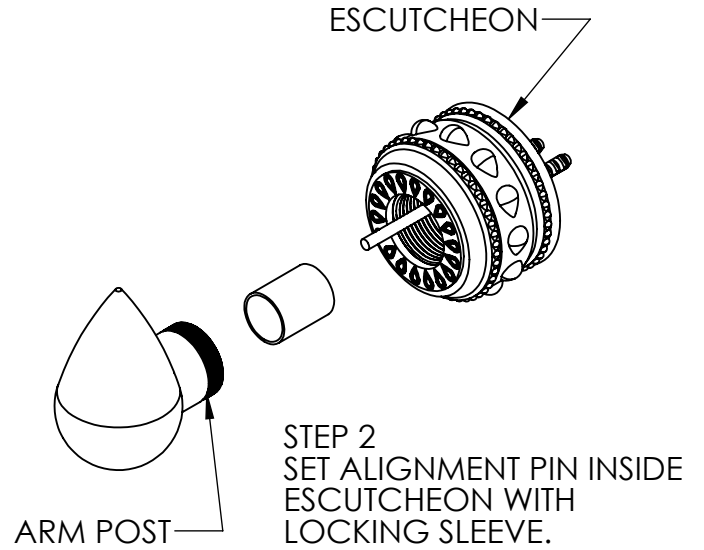

ACCESSORY HOOK
A-SE-003-00

STEP 1
WITH SCREWS HORIZONTLY ALIGNED
SCREW ESCUTCHEON TO WALL

STEP 3
ALIGN ARM POST TO PIN AND TURN
ESCUTCHEON COUNTERCLOCKWISE TO
TIGHTEN ARM POST TO ESCUTCHEON.

STEP 4
CLEAN ALL SURFACES OF
FINGERPRINTS WITH
POLISHING CLOTH