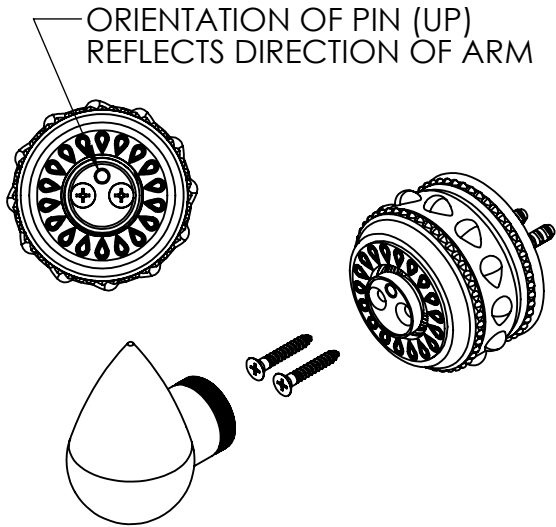

ACCESSORY HOOK
A-SE-003-00

STEP 1
WITH SCREWS HORIZONTLY ALIGNED
SCREW ESCUTCHEON TO WALL

STEP 3
ALIGN ARM POST TO PIN AND TURN
ESCUTCHEON COUNTERCLOCKWISE TO
TIGHTEN ARM POST TO ESCUTCHEON.

STEP 4
CLEAN ALL SURFACES OF
FINGERPRINTS WITH
POLISHING CLOTH