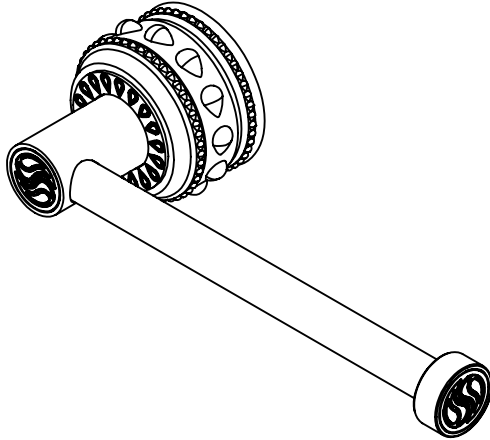

TOWEL ROD
A-PU-005-00

Custom Finishes

- AQUA MATTE BLACK
- AQUA POLISHED BLACK
- AQUA POLISHED GOLD
- AQUA MATTE ROSE GOLD
- AQUA POLISHED ROSE GOLD
- SOLACE NATURAL BRASS
- SOLACE BRONZE
- SOLACE AGED COPPER
- SOLACE AGED IRON
- SOLACE MATTE NICKEL
- SOLACE POLISHED NICKEL
- SOLACE AGED VERDE
- 22K MATTE GOLD
- 22K POLISHED GOLD
- 22K MATTE ROSE GOLD
- 22K POLISHED ROSE GOLD

- Precision machined solid brass for a timeless design.
- Includes all hardware for installation: Phillips Flat Head 1in Wood Screws.
- Compatible with other pieces from Susan Dunn Luxury Collections.