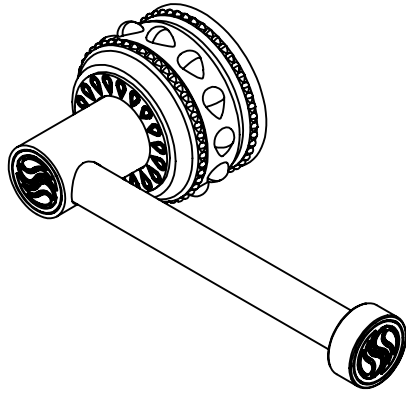

TISSUE PAPER HOLDER
A-PU-004-00

Custom Finishes

- AQUA MATTE BLACK
- AQUA POLISHED BLACK
- AQUA POLISHED GOLD
- AQUA MATTE ROSE GOLD
- AQUA POLISHED ROSE GOLD
- SOLACE NATURAL BRASS
- SOLACE BRONZE
- SOLACE AGED COPPER
- SOLACE AGED IRON
- SOLACE MATTE NICKEL
- SOLACE POLISHED NICKEL
- SOLACE AGED VERDE
- 22K MATTE GOLD
- 22K POLISHED GOLD
- 22K MATTE ROSE GOLD
- 22K POLISHED ROSE GOLD

- Precision machined solid brass for a timeless design.
- Includes all hardware for installation: Phillips Flat Head 1in Wood Screws.
- Compatible with other pieces from Susan Dunn Luxury Collections.