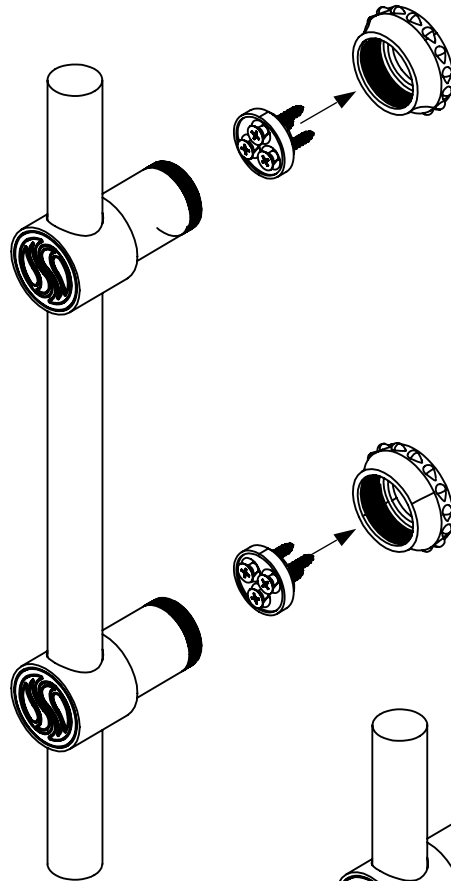

PURITY GRAND 2-ARM DUAL POST DOOR PULL
D-PU-122-00

STEP 1
MARK CENTER TO CENTER
DISTAND AND SCREW
ROSETTES TO WALL USING
PROPER ANCORS.

STEP 2
ALIGN ARM POST TO ROSETTES
AND TURN COUNTERCLOCKWISE
TO TIGHTEN ARM POST TO DOOR.

STEP 3
CLEAN ALL SURFACES OF
FINGERPRINTS WITH
POLISHING CLOTH.