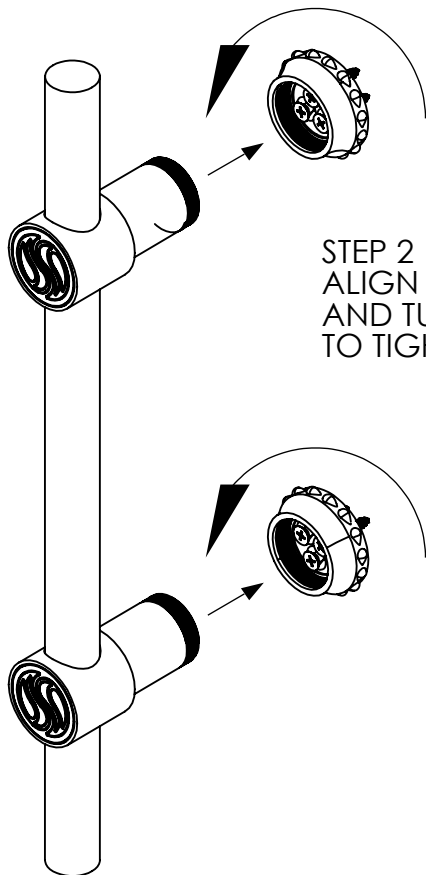

PURITY GRAND 2-ARM DUAL POST DOOR PULL
D-PU-122-00

STEP 1
MARK CENTER TO CENTER
DISTAND AND SCREW
ROSETTES TO WALL USING
PROPER ANCORS.

STEP 2
ALIGN ARM POST TO ROSETTES
AND TURN COUNTERCLOCKWISE
TO TIGHTEN ARM POST TO DOOR.