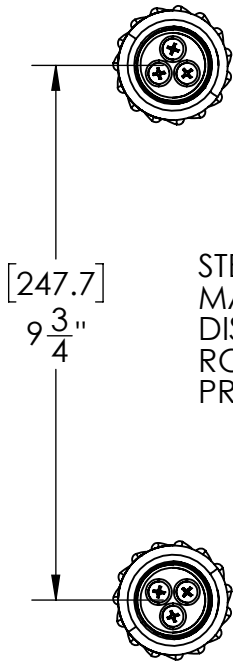

PURITY GRAND 2-ARM DUAL POST DOOR PULL
D-PU-122-00

STEP 1
MARK CENTER TO CENTER
DISTAND AND SCREW
ROSETTES TO WALL USING
PROPER ANCORS.

STEP 2
ALIGN ARM POST TO ROSETTES
AND TURN COUNTERCLOCKWISE
TO TIGHTEN ARM POST TO DOOR.