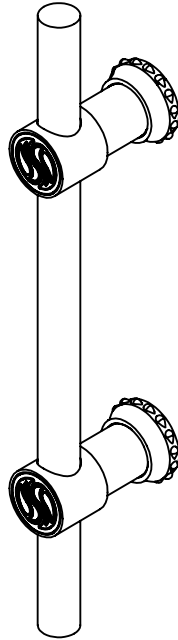

PURITY GRAND 2-ARM DUAL POST DOOR PULL
WITH CLASSIC ROSETTES
D-PU-122-00

Custom Finishes

- AQUA MATTE BLACK
- AQUA POLISHED BLACK
- AQUA POLISHED GOLD
- AQUA MATTE ROSE GOLD
- AQUA POLISHED ROSE GOLD
- SOLACE NATURAL BRASS
- SOLACE BRONZE
- SOLACE AGED COPPER
- SOLACE AGED IRON
- SOLACE MATTE NICKEL
- SOLACE POLISHED NICKEL
- SOLACE AGED VERDE
- 22K MATTE GOLD
- 22K POLISHED GOLD
- 22K MATTE ROSE GOLD
- 22K POLISHED ROSE GOLD

- Precision machined solid brass for a timeless design.
- Includes all hardware for installation: Phillips Flat Head 1in Wood Screw.
- Compatible with other pieces from Susan Dunn Luxury Collections.
- Minimalistic design intended for versatility.