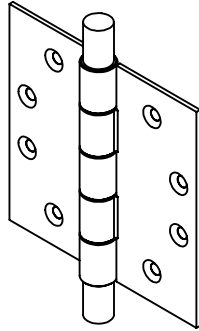

DOOR HINGE
D-PU-H01-00

Custom Finishes

- AQUA MATTE BLACK
- AQUA POLISHED BLACK
- AQUA POLISHED GOLD
- AQUA MATTE ROSE GOLD
- AQUA POLISHED ROSE GOLD
- SOLACE NATURAL BRASS
- SOLACE BRONZE
- SOLACE AGED COPPER
- SOLACE AGED IRON
- SOLACE MATTE NICKEL
- SOLACE POLISHED NICKEL
- SOLACE AGED VERDE
- 22K MATTE GOLD
- 22K POLISHED GOLD
- 22K MATTE ROSE GOLD
- 22K POLISHED ROSE GOLD

- Includes screws matching selected finish for installation.
- Compatible with other pieces from Susan Dunn Luxury Collections.
- Crafted of precision machined solid brass.
- Minimalistic design intended for versatility.