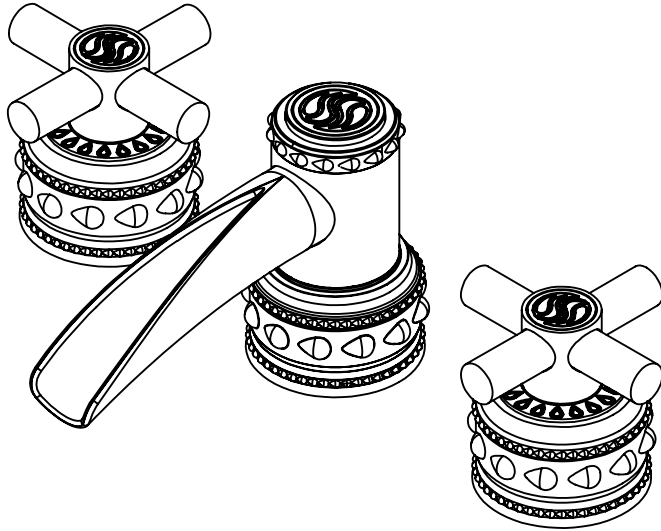

4-ARM DECK MOUNT SPOUT SET
WITH GRAND ESCUTCHEONS
B-PU-614-00

Custom Finishes

- AQUA MATTE BLACK
- AQUA POLISHED BLACK
- AQUA POLISHED GOLD
- AQUA MATTE ROSE GOLD
- AQUA POLISHED ROSE GOLD
- SOLACE NATURAL BRASS
- SOLACE BRONZE
- SOLACE AGED COPPER
- SOLACE AGED IRON
- SOLACE MATTE NICKEL
- SOLACE POLISHED NICKEL
- SOLACE AGED VERDE
- 22K MATTE GOLD
- 22K POLISHED GOLD
- 22K MATTE ROSE GOLD
- 22K POLISHED ROSE GOLD

- Solid brass construction for durability and reliability.
- Includes soft touch drain assembly.
- 20pt 1/4 turn ceramic disc valve cartridge.
- Standard aerator limited to 1.2 GPM.
- Compatible with other pieces from Susan Dunn Collections.
- Certified to meet or exceed the following codes and standards: ASME A112.18.1/CSAB 125.1-2012

**4-ARM DECK MOUNT SPOUT SET
WITH GRAND ESCUTCHEONS
B-PU-614-00**

SOFT TOUCH
DRAIN ASSEMBLY
P/N 18.11.052

NOTE: SPOUT & VALVES INSTALL THROUGH ϕ 1-1/4" HOLES