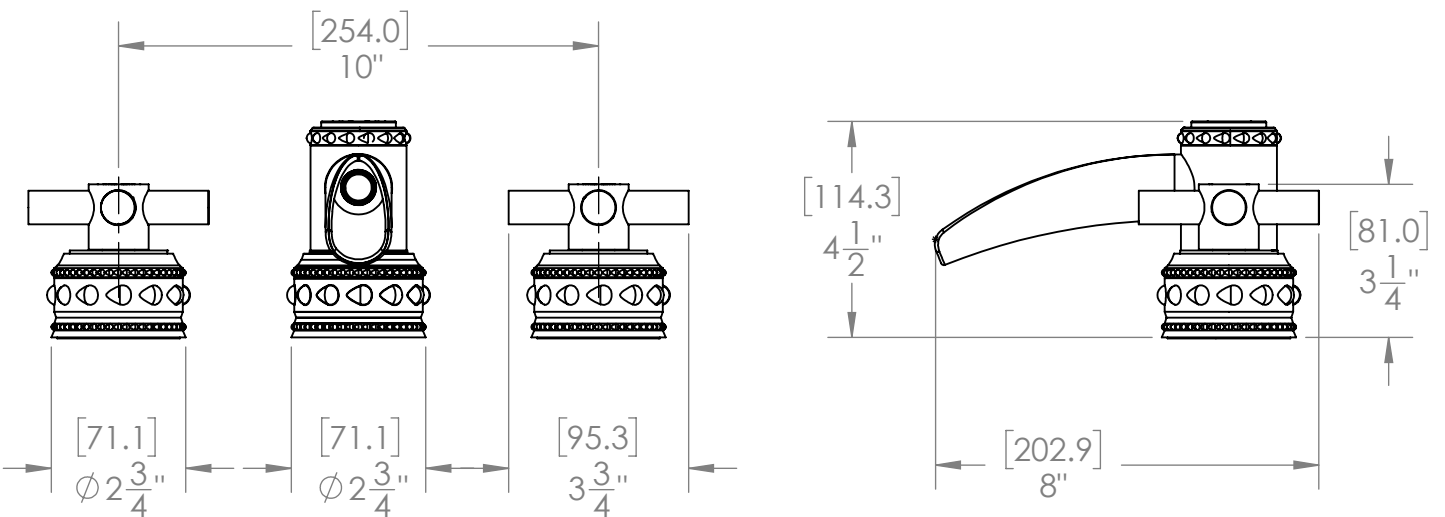

4-ARM DECK MOUNT SPOUT SET
WITH GRAND ESCUTCHEONS
B-PU-614-00

Custom Finishes

- AQUA MATTE BLACK
- AQUA POLISHED BLACK
- AQUA POLISHED GOLD
- AQUA MATTE ROSE GOLD
- AQUA POLISHED ROSE GOLD
- SOLACE NATURAL BRASS
- SOLACE BRONZE
- SOLACE AGED COPPER
- SOLACE AGED IRON
- SOLACE MATTE NICKEL
- SOLACE POLISHED NICKEL
- SOLACE AGED VERDE
- 22K MATTE GOLD
- 22K POLISHED GOLD
- 22K MATTE ROSE GOLD
- 22K POLISHED ROSE GOLD

- Solid brass construction for durability and reliability.
- Includes soft touch drain assembly.
- 20pt 1/4 turn ceramic disc valve cartridge.
- Standard aerator limited to 1.2 GPM.
- Compatible with other pieces from Susan Dunn Collections.
- Certified to meet or exceed the following codes and standards: ASME A112.18.1/CSAB 125.1-2012

**4-ARM DECK MOUNT SPOUT SET
WITH GRAND ESCUTCHEONS
B-PU-614-00**

SOFT TOUCH
DRAIN ASSEMBLY
P/N 18.11.052

NOTE: SPOUT & VALVES INSTALL THROUGH ϕ 1-1/4" HOLES