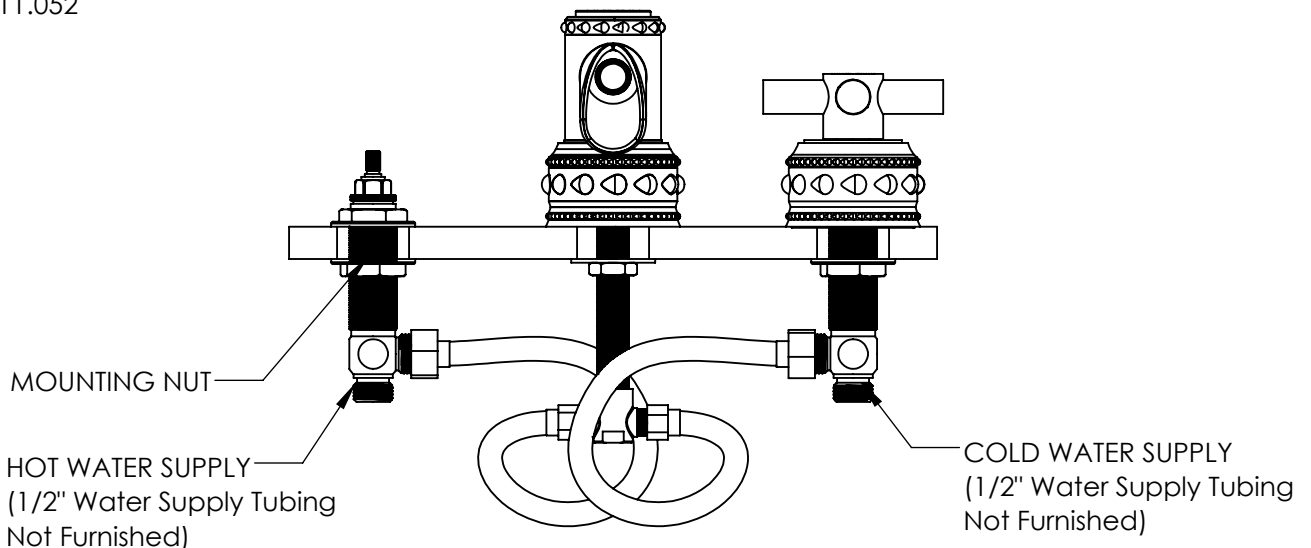

4-ARM DECK MOUNT SPOUT SET
WITH GRAND ESCUTCHEONS
B-PU-614-00

Custom Finishes

- AQUA MATTE BLACK
- AQUA POLISHED BLACK
- AQUA POLISHED GOLD
- AQUA MATTE ROSE GOLD
- AQUA POLISHED ROSE GOLD
- SOLACE NATURAL BRASS
- SOLACE BRONZE
- SOLACE AGED COPPER
- SOLACE AGED IRON
- SOLACE MATTE NICKEL
- SOLACE POLISHED NICKEL
- SOLACE AGED VERDE
- 22K MATTE GOLD
- 22K POLISHED GOLD
- 22K MATTE ROSE GOLD
- 22K POLISHED ROSE GOLD

- Solid brass construction for durability and reliability.
- Includes soft touch drain assembly.
- 20pt 1/4 turn ceramic disc valve cartridge.
- Standard aerator limited to 1.2 GPM.
- Compatible with other pieces from Susan Dunn Collections.
- Certified to meet or exceed the following codes and standards: ASME A112.18.1/CSAB 125.1-2012

**4-ARM DECK MOUNT SPOUT SET
WITH GRAND ESCUTCHEONS
B-PU-614-00**

SOFT TOUCH
DRAIN ASSEMBLY
P/N 18.11.052

NOTE: SPOUT & VALVES INSTALL THROUGH ϕ 1-1/4" HOLES