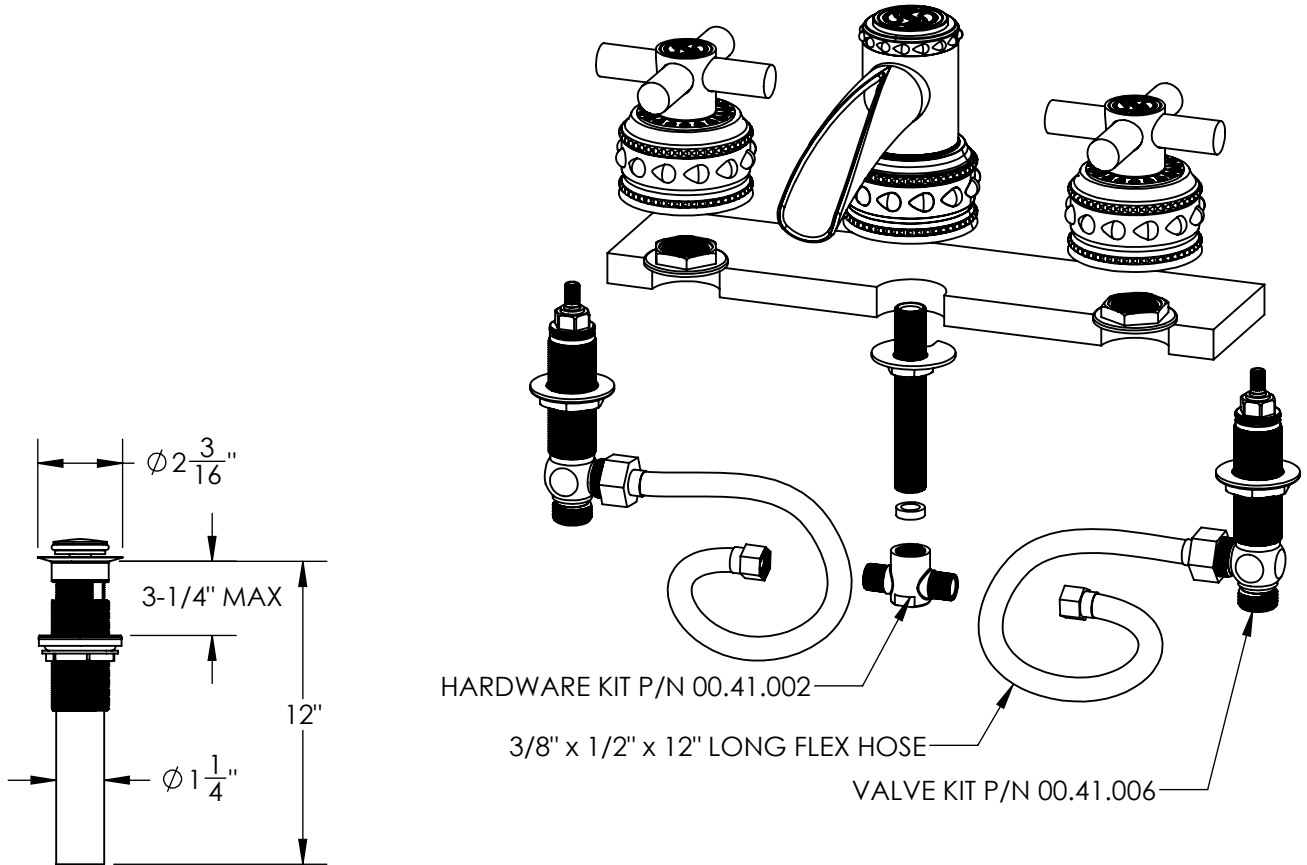

4-ARM DECK MOUNT SPOUT SET
WITH GRAND ESCUTCHEONS
B-PU-614-00

Custom Finishes

- AQUA MATTE BLACK
- AQUA POLISHED BLACK
- AQUA POLISHED GOLD
- AQUA MATTE ROSE GOLD
- AQUA POLISHED ROSE GOLD
- SOLACE NATURAL BRASS
- SOLACE BRONZE
- SOLACE AGED COPPER
- SOLACE AGED IRON
- SOLACE MATTE NICKEL
- SOLACE POLISHED NICKEL
- SOLACE AGED VERDE
- 22K MATTE GOLD
- 22K POLISHED GOLD
- 22K MATTE ROSE GOLD
- 22K POLISHED ROSE GOLD

- Solid brass construction for durability and reliability.
- Includes soft touch drain assembly.
- 20pt 1/4 turn ceramic disc valve cartridge.
- Standard aerator limited to 1.2 GPM.
- Compatible with other pieces from Susan Dunn Collections.
- Certified to meet or exceed the following codes and standards: ASME A112.18.1/CSAB 125.1-2012

**4-ARM DECK MOUNT SPOUT SET
WITH GRAND ESCUTCHEONS
B-PU-614-00**

SOFT TOUCH
DRAIN ASSEMBLY
P/N 18.11.052

NOTE: SPOUT & VALVES INSTALL THROUGH ϕ 1-1/4" HOLES