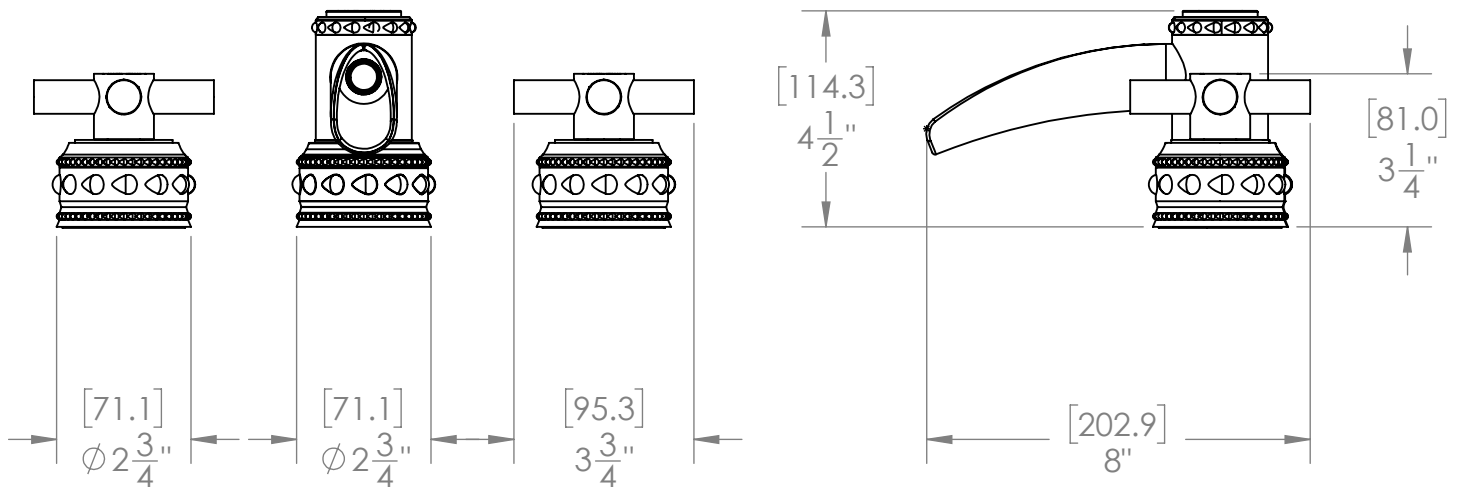

4-ARM DECK MOUNT TUB SPOUT SET  
WITH GRAND ESCUTCHEONS  
B-PU-614R-00

Custom Finishes

- AQUA MATTE BLACK
- AQUA POLISHED BLACK
- AQUA POLISHED GOLD
- AQUA MATTE ROSE GOLD
- AQUA POLISHED ROSE GOLD
- SOLACE NATURAL BRASS
- SOLACE BRONZE
- SOLACE AGED COPPER
- SOLACE AGED IRON
- SOLACE MATTE NICKEL
- SOLACE POLISHED NICKEL
- SOLACE AGED VERDE
- 22K MATTE GOLD
- 22K POLISHED GOLD
- 22K MATTE ROSE GOLD
- 22K POLISHED ROSE GOLD

- Solid brass construction for durability and reliability.
- 3/4" valve bodies with 20pt 1/4 turn ceramic disc valve cartridge.
- Spout and valves install through 1-1/4" diameter holes.
- Plumber to provide 3/4" supply lines to valves.
- Compatible with other pieces from Susan Dunn Collections.
- Certified to meet or exceed the following codes and standards: ASME A112.18.1/CSAB 125.1-2012

**4-ARM DECK MOUNT TUB SPOUT SET**  
WITH GRAND ESCUTCHEONS  
B-PU-614R-00

VALVE KIT P/N 00.41.007

3/4" MIP TEE ADAPTER

MOUNTING NUT

HOT WATER SUPPLY  
(3/4" Water Supply Tubing  
Not Furnished)

COLD WATER SUPPLY  
(3/4" Water Supply Tubing  
Not Furnished)

NOTE: SPOUT & VALVES INSTALL THROUGH Ø 1-1/4" HOLES