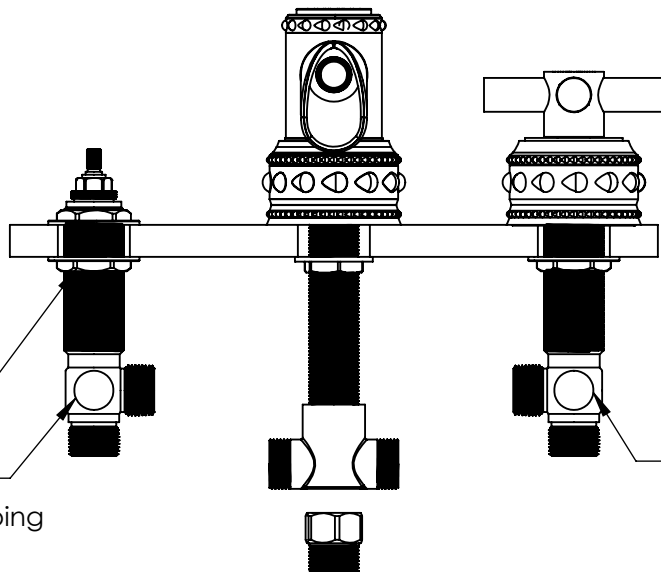

4-ARM DECK MOUNT TUB SPOUT SET  
WITH GRAND ESCUTCHEONS  
B-PU-614R-00

Custom Finishes

- AQUA MATTE BLACK
- AQUA POLISHED BLACK
- AQUA POLISHED GOLD
- AQUA MATTE ROSE GOLD
- AQUA POLISHED ROSE GOLD
- SOLACE NATURAL BRASS
- SOLACE BRONZE
- SOLACE AGED COPPER
- SOLACE AGED IRON
- SOLACE MATTE NICKEL
- SOLACE POLISHED NICKEL
- SOLACE AGED VERDE
- 22K MATTE GOLD
- 22K POLISHED GOLD
- 22K MATTE ROSE GOLD
- 22K POLISHED ROSE GOLD

- Solid brass construction for durability and reliability.
- 3/4" valve bodies with 20pt 1/4 turn ceramic disc valve cartridge.
- Spout and valves install through 1-1/4" diameter holes.
- Plumber to provide 3/4" supply lines to valves.
- Compatible with other pieces from Susan Dunn Collections.
- Certified to meet or exceed the following codes and standards: ASME A112.18.1/CSAB 125.1-2012

**4-ARM DECK MOUNT TUB SPOUT SET**  
WITH GRAND ESCUTCHEONS  
B-PU-614R-00

VALVE KIT P/N 00.41.007

3/4" MIP TEE ADAPTER

MOUNTING NUT

HOT WATER SUPPLY  
(3/4" Water Supply Tubing  
Not Furnished)

COLD WATER SUPPLY  
(3/4" Water Supply Tubing  
Not Furnished)

NOTE: SPOUT & VALVES INSTALL THROUGH Ø 1-1/4" HOLES