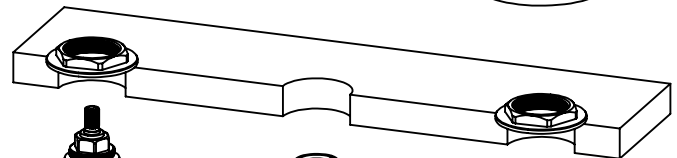

4-ARM DECK MOUNT TUB SPOUT SET  
WITH GRAND ESCUTCHEONS  
B-PU-614R-00

Custom Finishes

- AQUA MATTE BLACK
- AQUA POLISHED BLACK
- AQUA POLISHED GOLD
- AQUA MATTE ROSE GOLD
- AQUA POLISHED ROSE GOLD
- SOLACE NATURAL BRASS
- SOLACE BRONZE
- SOLACE AGED COPPER
- SOLACE AGED IRON
- SOLACE MATTE NICKEL
- SOLACE POLISHED NICKEL
- SOLACE AGED VERDE
- 22K MATTE GOLD
- 22K POLISHED GOLD
- 22K MATTE ROSE GOLD
- 22K POLISHED ROSE GOLD

- Solid brass construction for durability and reliability.
- 3/4" valve bodies with 20pt 1/4 turn ceramic disc valve cartridge.
- Spout and valves install through 1-1/4" diameter holes.
- Plumber to provide 3/4" supply lines to valves.
- Compatible with other pieces from Susan Dunn Collections.
- Certified to meet or exceed the following codes and standards: ASME A112.18.1/CSAB 125.1-2012

**4-ARM DECK MOUNT TUB SPOUT SET**  
WITH GRAND ESCUTCHEONS  
B-PU-614R-00

VALVE KIT P/N 00.41.007

3/4" MIP TEE ADAPTER

MOUNTING NUT

HOT WATER SUPPLY  
(3/4" Water Supply Tubing  
Not Furnished)

COLD WATER SUPPLY  
(3/4" Water Supply Tubing  
Not Furnished)

NOTE: SPOUT & VALVES INSTALL THROUGH Ø 1-1/4" HOLES