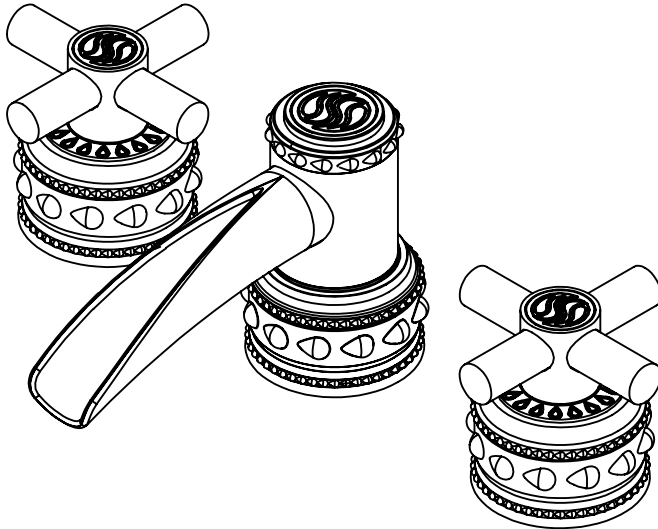

4-ARM DECK MOUNT TUB SPOUT SET  
WITH GRAND ESCUTCHEONS  
B-PU-614R-00

Custom Finishes

- AQUA MATTE BLACK
- AQUA POLISHED BLACK
- AQUA POLISHED GOLD
- AQUA MATTE ROSE GOLD
- AQUA POLISHED ROSE GOLD
- SOLACE NATURAL BRASS
- SOLACE BRONZE
- SOLACE AGED COPPER
- SOLACE AGED IRON
- SOLACE MATTE NICKEL
- SOLACE POLISHED NICKEL
- SOLACE AGED VERDE
- 22K MATTE GOLD
- 22K POLISHED GOLD
- 22K MATTE ROSE GOLD
- 22K POLISHED ROSE GOLD

- Solid brass construction for durability and reliability.
- 3/4" valve bodies with 20pt 1/4 turn ceramic disc valve cartridge.
- Spout and valves install through 1-1/4" diameter holes.
- Plumber to provide 3/4" supply lines to valves.
- Compatible with other pieces from Susan Dunn Collections.
- Certified to meet or exceed the following codes and standards: ASME A112.18.1/CSAB 125.1-2012

**4-ARM DECK MOUNT TUB SPOUT SET**  
WITH GRAND ESCUTCHEONS  
B-PU-614R-00

VALVE KIT P/N 00.41.007

3/4" MIP TEE ADAPTER

MOUNTING NUT

HOT WATER SUPPLY  
(3/4" Water Supply Tubing  
Not Furnished)

COLD WATER SUPPLY  
(3/4" Water Supply Tubing  
Not Furnished)

NOTE: SPOUT & VALVES INSTALL THROUGH Ø 1-1/4" HOLES