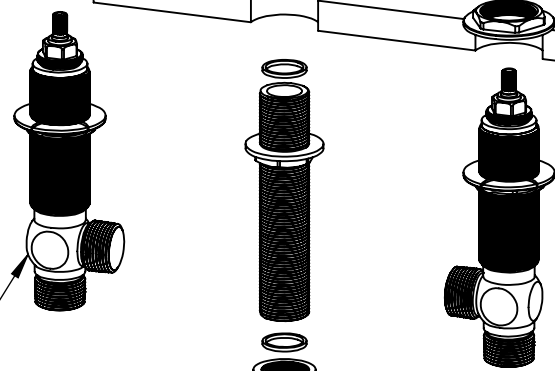

4-ARM DECK MOUNT TUB SPOUT SET  
WITH GRAND ESCUTCHEONS  
B-PU-614R-00

Custom Finishes

- AQUA MATTE BLACK
- AQUA POLISHED BLACK
- AQUA POLISHED GOLD
- AQUA MATTE ROSE GOLD
- AQUA POLISHED ROSE GOLD
- SOLACE NATURAL BRASS
- SOLACE BRONZE
- SOLACE AGED COPPER
- SOLACE AGED IRON
- SOLACE MATTE NICKEL
- SOLACE POLISHED NICKEL
- SOLACE AGED VERDE
- 22K MATTE GOLD
- 22K POLISHED GOLD
- 22K MATTE ROSE GOLD
- 22K POLISHED ROSE GOLD

- Solid brass construction for durability and reliability.
- 3/4" valve bodies with 20pt 1/4 turn ceramic disc valve cartridge.
- Spout and valves install through 1-1/4" diameter holes.
- Plumber to provide 3/4" supply lines to valves.
- Compatible with other pieces from Susan Dunn Collections.
- Certified to meet or exceed the following codes and standards: ASME A112.18.1/CSAB 125.1-2012

**4-ARM DECK MOUNT TUB SPOUT SET**  
WITH GRAND ESCUTCHEONS  
B-PU-614R-00

VALVE KIT P/N 00.41.007

3/4" MIP TEE ADAPTER

MOUNTING NUT

HOT WATER SUPPLY  
(3/4" Water Supply Tubing  
Not Furnished)

COLD WATER SUPPLY  
(3/4" Water Supply Tubing  
Not Furnished)

NOTE: SPOUT & VALVES INSTALL THROUGH Ø 1-1/4" HOLES