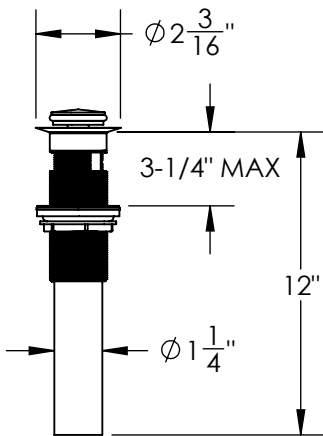

LEVER WALL MOUNT SPOUT  
WITH GRAND ESCUTCHEONS  
B-PU-421-00

Custom Finishes

- AQUA MATTE BLACK
- AQUA POLISHED BLACK
- AQUA POLISHED GOLD
- AQUA MATTE ROSE GOLD
- AQUA POLISHED ROSE GOLD
- SOLACE NATURAL BRASS
- SOLACE BRONZE
- SOLACE AGED COPPER
- SOLACE AGED IRON
- SOLACE MATTE NICKEL
- SOLACE POLISHED NICKEL
- SOLACE AGED VERDE
- 22K MATTE GOLD
- 22K POLISHED GOLD
- 22K MATTE ROSE GOLD
- 22K POLISHED ROSE GOLD

- Solid brass construction for durability and reliability.
- Includes soft touch drain assembly.
- 20pt 1/4 turn ceramic disc valve cartridge.
- Standard aerator limited to 1.2 GPM.
- Compatible with other pieces from Susan Dunn Collections.
- Certified to meet or exceed the following codes and standards: ASME A112.18.1/CSAB 125.1-2012

**LEVER WALL MOUNT SPOUT**  
WITH GRAND ESCUTCHEONS  
B-PU-421-00

SOFT TOUCH  
DRAIN ASSEMBLY  
P/N 18.11.052