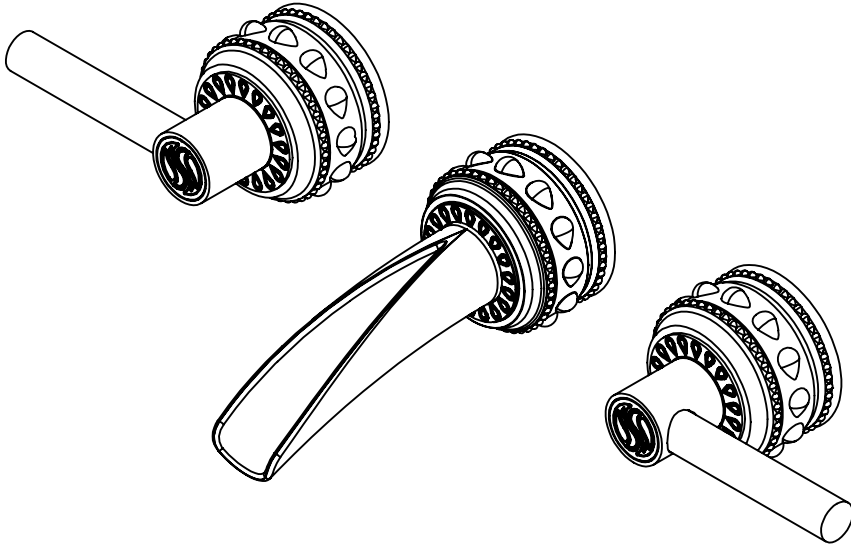

LEVER WALL MOUNT SPOUT  
WITH GRAND ESCUTCHEONS  
B-PU-421-00

Custom Finishes

- AQUA MATTE BLACK
- AQUA POLISHED BLACK
- AQUA POLISHED GOLD
- AQUA MATTE ROSE GOLD
- AQUA POLISHED ROSE GOLD
- SOLACE NATURAL BRASS
- SOLACE BRONZE
- SOLACE AGED COPPER
- SOLACE AGED IRON
- SOLACE MATTE NICKEL
- SOLACE POLISHED NICKEL
- SOLACE AGED VERDE
- 22K MATTE GOLD
- 22K POLISHED GOLD
- 22K MATTE ROSE GOLD
- 22K POLISHED ROSE GOLD

- Solid brass construction for durability and reliability.
- Includes soft touch drain assembly.
- 20pt 1/4 turn ceramic disc valve cartridge.
- Standard aerator limited to 1.2 GPM.
- Compatible with other pieces from Susan Dunn Collections.
- Certified to meet or exceed the following codes and standards: ASME A112.18.1/CSAB 125.1-2012

**LEVER WALL MOUNT SPOUT**  
WITH GRAND ESCUTCHEONS  
B-PU-421-00

SOFT TOUCH  
DRAIN ASSEMBLY  
P/N 18.11.052