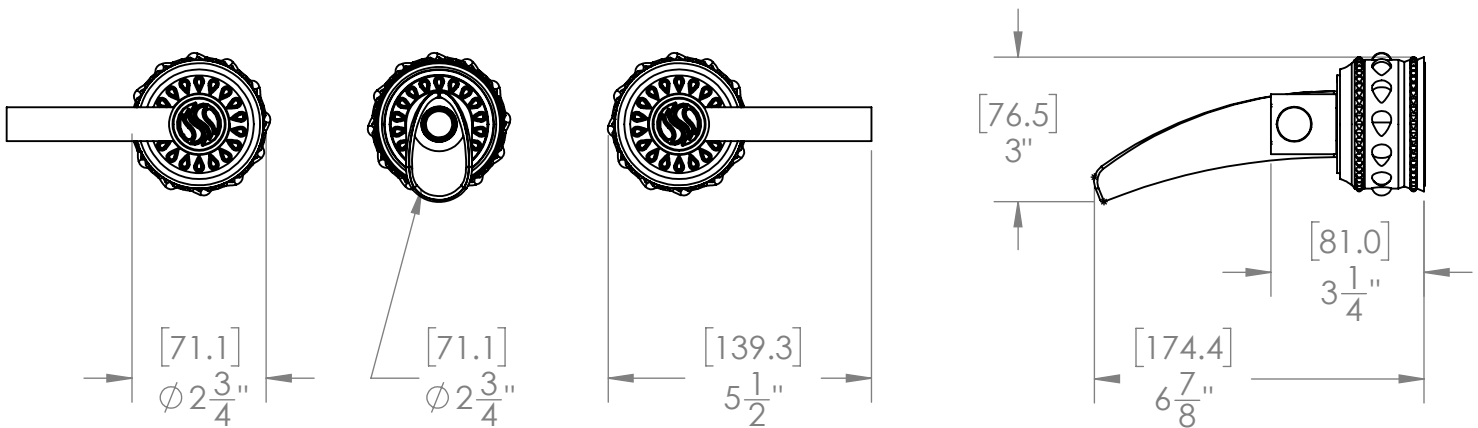

LEVER WALL MOUNT SPOUT  
WITH GRAND ESCUTCHEONS  
B-PU-421-00

Custom Finishes

- AQUA MATTE BLACK
- AQUA POLISHED BLACK
- AQUA POLISHED GOLD
- AQUA MATTE ROSE GOLD
- AQUA POLISHED ROSE GOLD
- SOLACE NATURAL BRASS
- SOLACE BRONZE
- SOLACE AGED COPPER
- SOLACE AGED IRON
- SOLACE MATTE NICKEL
- SOLACE POLISHED NICKEL
- SOLACE AGED VERDE
- 22K MATTE GOLD
- 22K POLISHED GOLD
- 22K MATTE ROSE GOLD
- 22K POLISHED ROSE GOLD

- Solid brass construction for durability and reliability.
- Includes soft touch drain assembly.
- 20pt 1/4 turn ceramic disc valve cartridge.
- Standard aerator limited to 1.2 GPM.
- Compatible with other pieces from Susan Dunn Collections.
- Certified to meet or exceed the following codes and standards: ASME A112.18.1/CSAB 125.1-2012

**LEVER WALL MOUNT SPOUT**  
WITH GRAND ESCUTCHEONS  
B-PU-421-00

SOFT TOUCH  
DRAIN ASSEMBLY  
P/N 18.11.052