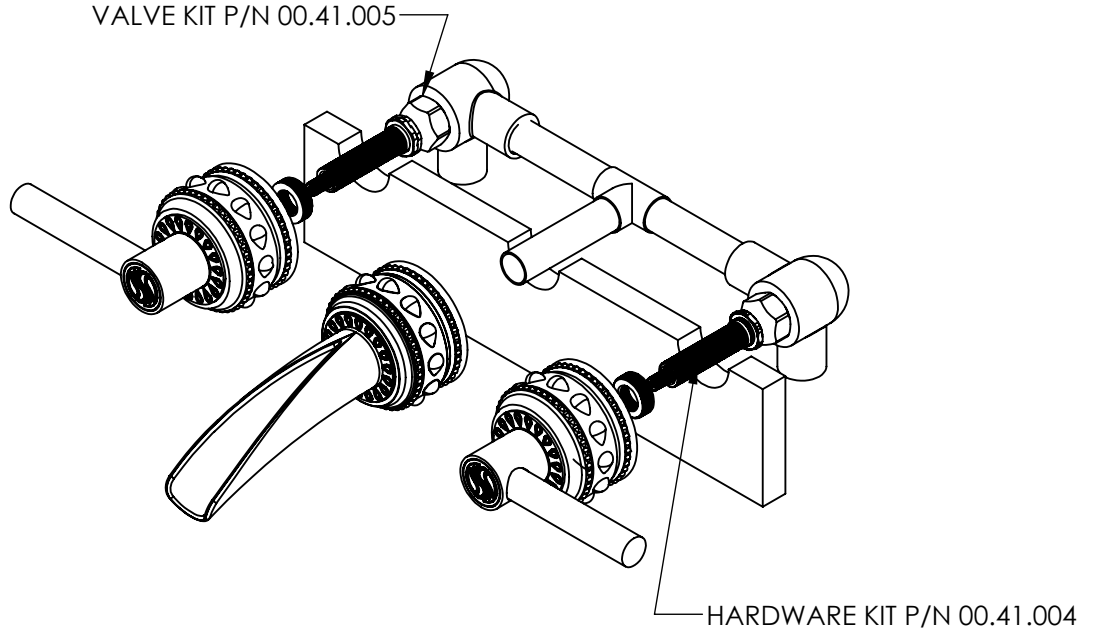

LEVER WALL MOUNT SPOUT  
WITH GRAND ESCUTCHEONS  
B-PU-421-00

Custom Finishes

- AQUA MATTE BLACK
- AQUA POLISHED BLACK
- AQUA POLISHED GOLD
- AQUA MATTE ROSE GOLD
- AQUA POLISHED ROSE GOLD
- SOLACE NATURAL BRASS
- SOLACE BRONZE
- SOLACE AGED COPPER
- SOLACE AGED IRON
- SOLACE MATTE NICKEL
- SOLACE POLISHED NICKEL
- SOLACE AGED VERDE
- 22K MATTE GOLD
- 22K POLISHED GOLD
- 22K MATTE ROSE GOLD
- 22K POLISHED ROSE GOLD

- Solid brass construction for durability and reliability.
- Includes soft touch drain assembly.
- 20pt 1/4 turn ceramic disc valve cartridge.
- Standard aerator limited to 1.2 GPM.
- Compatible with other pieces from Susan Dunn Collections.
- Certified to meet or exceed the following codes and standards: ASME A112.18.1/CSAB 125.1-2012

**LEVER WALL MOUNT SPOUT**  
WITH GRAND ESCUTCHEONS  
B-PU-421-00

SOFT TOUCH  
DRAIN ASSEMBLY  
P/N 18.11.052