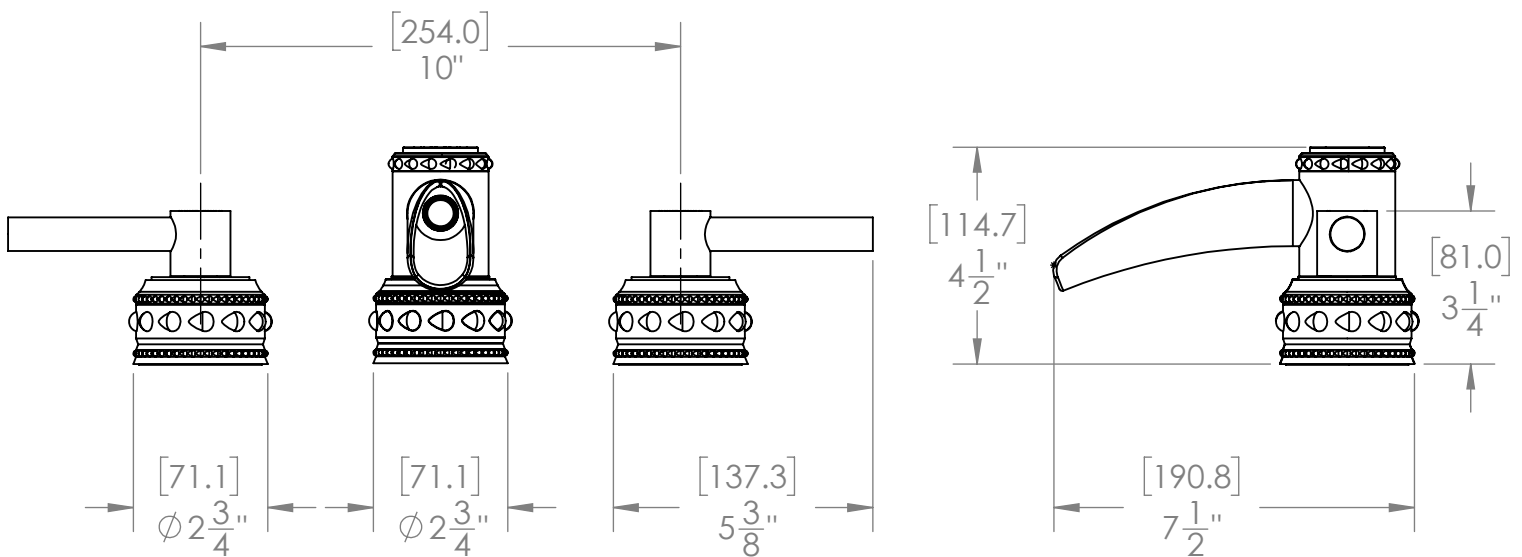

LEVER DECK MOUNT SPOUT SET
WITH GRAND ESCUTCHEONS
B-PU-611-00

Custom Finishes

- AQUA MATTE BLACK
- AQUA POLISHED BLACK
- AQUA POLISHED GOLD
- AQUA MATTE ROSE GOLD
- AQUA POLISHED ROSE GOLD
- SOLACE NATURAL BRASS
- SOLACE BRONZE
- SOLACE AGED COPPER
- SOLACE AGED IRON
- SOLACE MATTE NICKEL
- SOLACE POLISHED NICKEL
- SOLACE AGED VERDE
- 22K MATTE GOLD
- 22K POLISHED GOLD
- 22K MATTE ROSE GOLD
- 22K POLISHED ROSE GOLD

- Solid brass construction for durability and reliability.
- Includes soft touch drain assembly.
- 20pt 1/4 turn ceramic disc valve cartridge.
- Standard aerator limited to 1.2 GPM.
- Compatible with other pieces from Susan Dunn Collections.
- Certified to meet or exceed the following codes and standards: ASME A112.18.1/CSAB 125.1-2012

**LEVER DECK MOUNT SPOUT SET
WITH GRAND ESCUTCHEONS
B-PU-611-00**

SOFT TOUCH
DRAIN ASSEMBLY
P/N 18.11.052