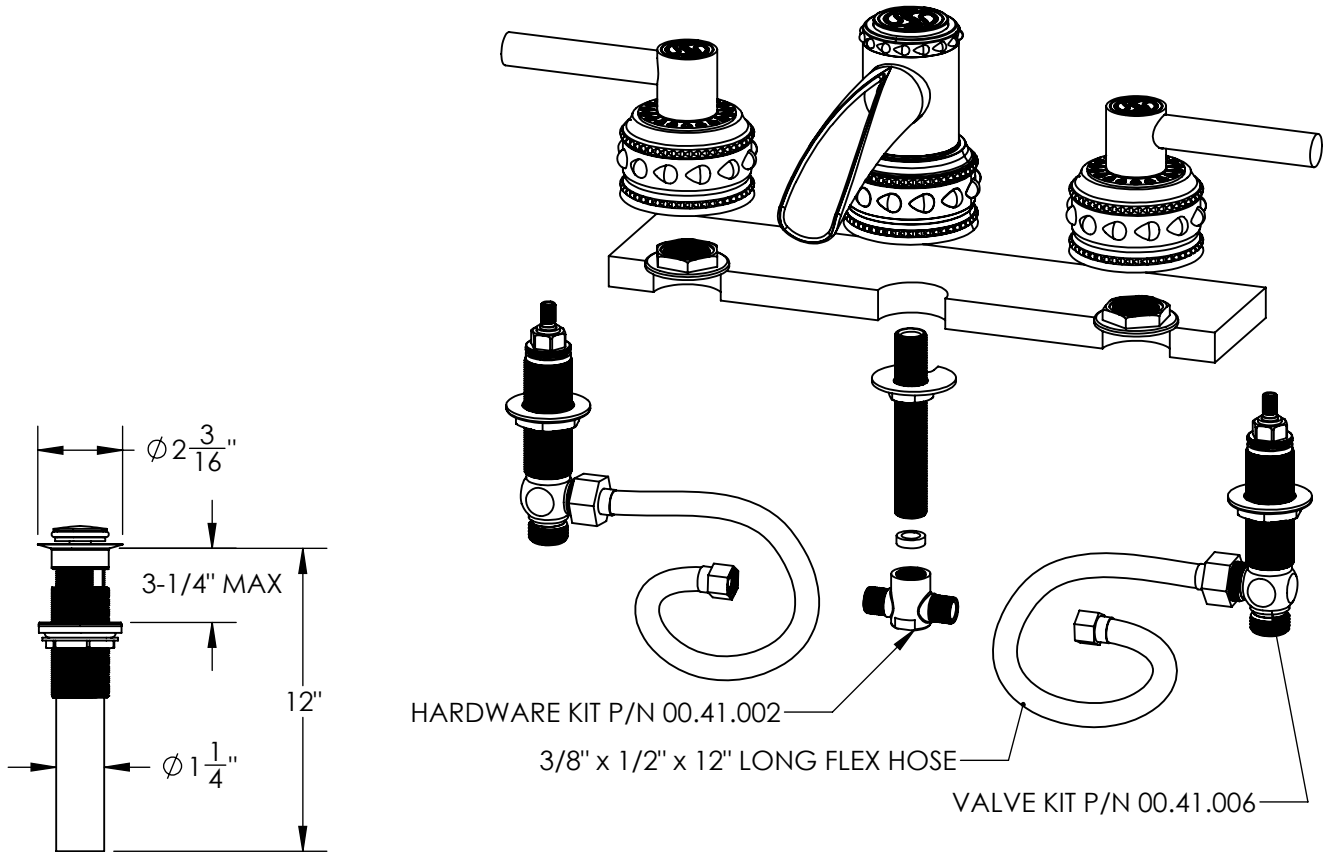

LEVER DECK MOUNT SPOUT SET
WITH GRAND ESCUTCHEONS
B-PU-611-00

Custom Finishes

- AQUA MATTE BLACK
- AQUA POLISHED BLACK
- AQUA POLISHED GOLD
- AQUA MATTE ROSE GOLD
- AQUA POLISHED ROSE GOLD
- SOLACE NATURAL BRASS
- SOLACE BRONZE
- SOLACE AGED COPPER
- SOLACE AGED IRON
- SOLACE MATTE NICKEL
- SOLACE POLISHED NICKEL
- SOLACE AGED VERDE
- 22K MATTE GOLD
- 22K POLISHED GOLD
- 22K MATTE ROSE GOLD
- 22K POLISHED ROSE GOLD

- Solid brass construction for durability and reliability.
- Includes soft touch drain assembly.
- 20pt 1/4 turn ceramic disc valve cartridge.
- Standard aerator limited to 1.2 GPM.
- Compatible with other pieces from Susan Dunn Collections.
- Certified to meet or exceed the following codes and standards: ASME A112.18.1/CSAB 125.1-2012

**LEVER DECK MOUNT SPOUT SET
WITH GRAND ESCUTCHEONS
B-PU-611-00**

SOFT TOUCH
DRAIN ASSEMBLY
P/N 18.11.052