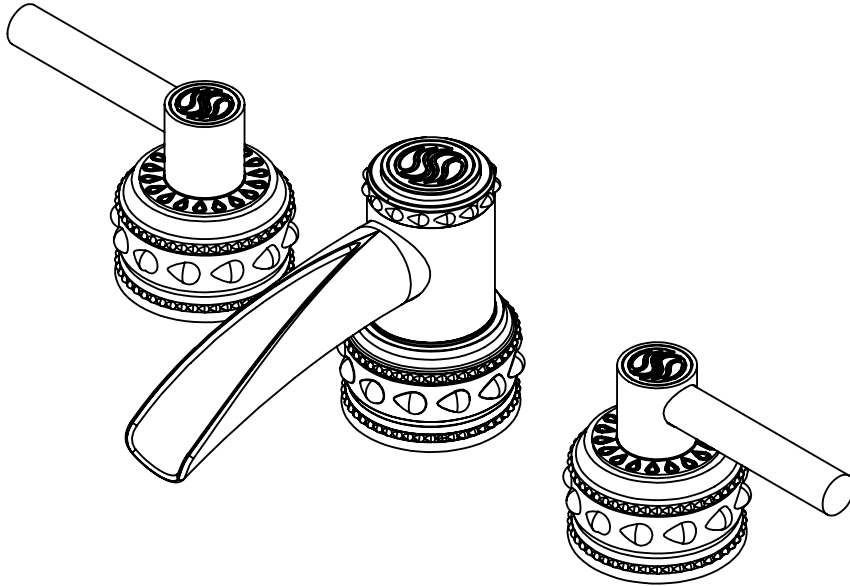

LEVER DECK MOUNT SPOUT SET
WITH GRAND ESCUTCHEONS
B-PU-611-00

Custom Finishes

- AQUA MATTE BLACK
- AQUA POLISHED BLACK
- AQUA POLISHED GOLD
- AQUA MATTE ROSE GOLD
- AQUA POLISHED ROSE GOLD
- SOLACE NATURAL BRASS
- SOLACE BRONZE
- SOLACE AGED COPPER
- SOLACE AGED IRON
- SOLACE MATTE NICKEL
- SOLACE POLISHED NICKEL
- SOLACE AGED VERDE
- 22K MATTE GOLD
- 22K POLISHED GOLD
- 22K MATTE ROSE GOLD
- 22K POLISHED ROSE GOLD

- Solid brass construction for durability and reliability.
- Includes soft touch drain assembly.
- 20pt 1/4 turn ceramic disc valve cartridge.
- Standard aerator limited to 1.2 GPM.
- Compatible with other pieces from Susan Dunn Collections.
- Certified to meet or exceed the following codes and standards: ASME A112.18.1/CSAB 125.1-2012

**LEVER DECK MOUNT SPOUT SET
WITH GRAND ESCUTCHEONS
B-PU-611-00**

SOFT TOUCH
DRAIN ASSEMBLY
P/N 18.11.052