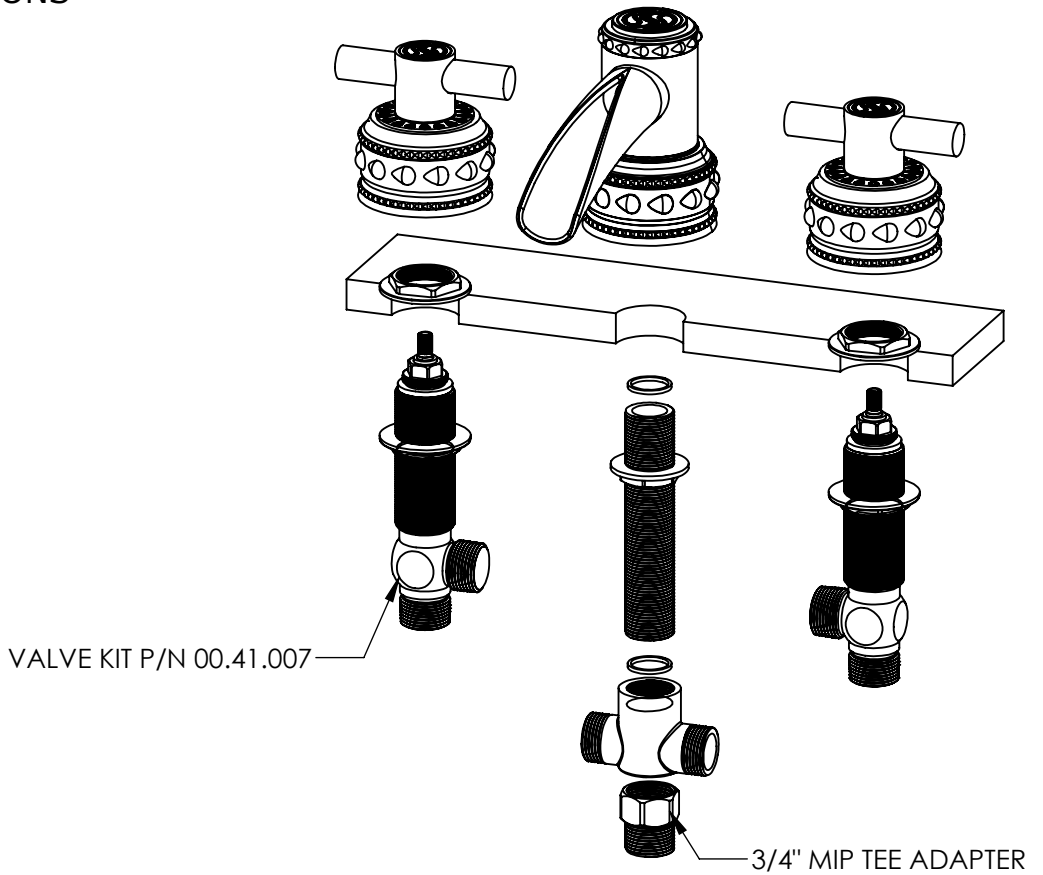

2-ARM DECK MOUNT TUB SPOUT SET  
WITH GRAND ESCUTCHEONS  
B-PU-612R-00

Custom Finishes

- AQUA MATTE BLACK
- AQUA POLISHED BLACK
- AQUA POLISHED GOLD
- AQUA MATTE ROSE GOLD
- AQUA POLISHED ROSE GOLD
- SOLACE NATURAL BRASS
- SOLACE BRONZE
- SOLACE AGED COPPER
- SOLACE AGED IRON
- SOLACE MATTE NICKEL
- SOLACE POLISHED NICKEL
- SOLACE AGED VERDE
- 22K MATTE GOLD
- 22K POLISHED GOLD
- 22K MATTE ROSE GOLD
- 22K POLISHED ROSE GOLD

- Solid brass construction for durability and reliability.
- 3/4" valve bodies with 20pt 1/4 turn ceramic disc valve cartridge.
- Spout and valves install through 1-1/4" diameter holes.
- Plumber to provide 3/4" supply lines to valves.
- Compatible with other pieces from Susan Dunn Collections.
- Certified to meet or exceed the following codes and standards: ASME A112.18.1/CSAB 125.1-2012

**2-ARM DECK MOUNT TUB SPOUT SET**  
WITH GRAND ESCUTCHEONS  
B-PU-612R-00

NOTE: SPOUT & VALVES INSTALL THROUGH Ø 1-1/4" HOLES