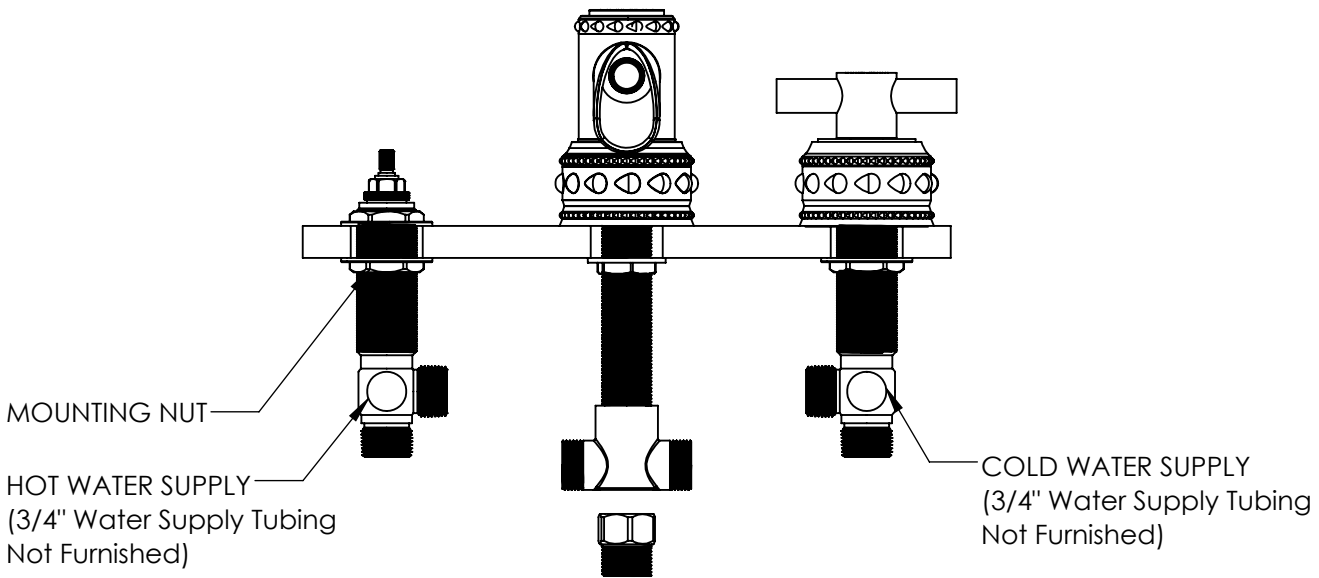

2-ARM DECK MOUNT TUB SPOUT SET  
WITH GRAND ESCUTCHEONS  
B-PU-612R-00

Custom Finishes

- AQUA MATTE BLACK
- AQUA POLISHED BLACK
- AQUA POLISHED GOLD
- AQUA MATTE ROSE GOLD
- AQUA POLISHED ROSE GOLD
- SOLACE NATURAL BRASS
- SOLACE BRONZE
- SOLACE AGED COPPER
- SOLACE AGED IRON
- SOLACE MATTE NICKEL
- SOLACE POLISHED NICKEL
- SOLACE AGED VERDE
- 22K MATTE GOLD
- 22K POLISHED GOLD
- 22K MATTE ROSE GOLD
- 22K POLISHED ROSE GOLD

- Solid brass construction for durability and reliability.
- 3/4" valve bodies with 20pt 1/4 turn ceramic disc valve cartridge.
- Spout and valves install through 1-1/4" diameter holes.
- Plumber to provide 3/4" supply lines to valves.
- Compatible with other pieces from Susan Dunn Collections.
- Certified to meet or exceed the following codes and standards: ASME A112.18.1/CSAB 125.1-2012

**2-ARM DECK MOUNT TUB SPOUT SET**  
WITH GRAND ESCUTCHEONS  
B-PU-612R-00

NOTE: SPOUT & VALVES INSTALL THROUGH Ø 1-1/4" HOLES