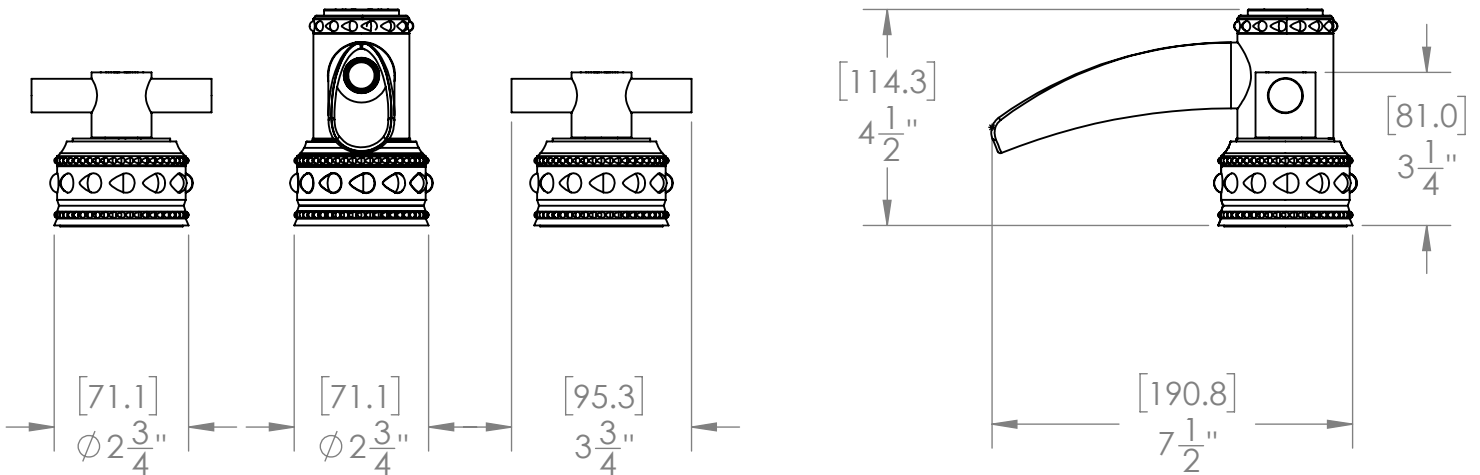

2-ARM DECK MOUNT TUB SPOUT SET  
WITH GRAND ESCUTCHEONS  
B-PU-612R-00

Custom Finishes

- AQUA MATTE BLACK
- AQUA POLISHED BLACK
- AQUA POLISHED GOLD
- AQUA MATTE ROSE GOLD
- AQUA POLISHED ROSE GOLD
- SOLACE NATURAL BRASS
- SOLACE BRONZE
- SOLACE AGED COPPER
- SOLACE AGED IRON
- SOLACE MATTE NICKEL
- SOLACE POLISHED NICKEL
- SOLACE AGED VERDE
- 22K MATTE GOLD
- 22K POLISHED GOLD
- 22K MATTE ROSE GOLD
- 22K POLISHED ROSE GOLD

- Solid brass construction for durability and reliability.
- 3/4" valve bodies with 20pt 1/4 turn ceramic disc valve cartridge.
- Spout and valves install through 1-1/4" diameter holes.
- Plumber to provide 3/4" supply lines to valves.
- Compatible with other pieces from Susan Dunn Collections.
- Certified to meet or exceed the following codes and standards: ASME A112.18.1/CSAB 125.1-2012

**2-ARM DECK MOUNT TUB SPOUT SET**  
WITH GRAND ESCUTCHEONS  
B-PU-612R-00

NOTE: SPOUT & VALVES INSTALL THROUGH Ø 1-1/4" HOLES