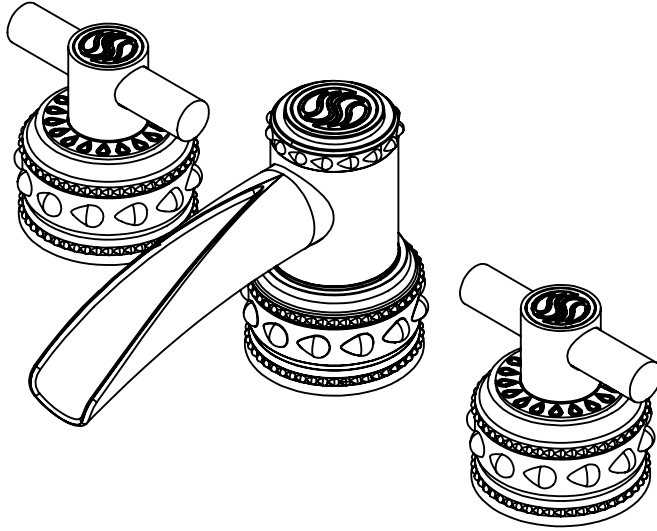

2-ARM DECK MOUNT TUB SPOUT SET  
WITH GRAND ESCUTCHEONS  
B-PU-612R-00

Custom Finishes

- AQUA MATTE BLACK
- AQUA POLISHED BLACK
- AQUA POLISHED GOLD
- AQUA MATTE ROSE GOLD
- AQUA POLISHED ROSE GOLD
- SOLACE NATURAL BRASS
- SOLACE BRONZE
- SOLACE AGED COPPER
- SOLACE AGED IRON
- SOLACE MATTE NICKEL
- SOLACE POLISHED NICKEL
- SOLACE AGED VERDE
- 22K MATTE GOLD
- 22K POLISHED GOLD
- 22K MATTE ROSE GOLD
- 22K POLISHED ROSE GOLD

- Solid brass construction for durability and reliability.
- 3/4" valve bodies with 20pt 1/4 turn ceramic disc valve cartridge.
- Spout and valves install through 1-1/4" diameter holes.
- Plumber to provide 3/4" supply lines to valves.
- Compatible with other pieces from Susan Dunn Collections.
- Certified to meet or exceed the following codes and standards: ASME A112.18.1/CSAB 125.1-2012

**2-ARM DECK MOUNT TUB SPOUT SET**  
WITH GRAND ESCUTCHEONS  
B-PU-612R-00

NOTE: SPOUT & VALVES INSTALL THROUGH Ø 1-1/4" HOLES