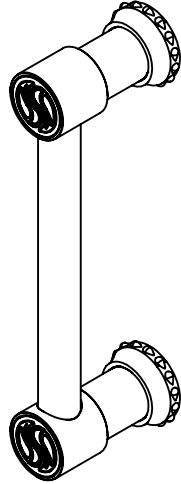

GRAND DUAL-POST DOOR PULL  
WITH CLASSIC ROSETTES  
D-PU-112-00

Custom Finishes

- AQUA MATTE BLACK
- AQUA POLISHED BLACK
- AQUA POLISHED GOLD
- AQUA MATTE ROSE GOLD
- AQUA POLISHED ROSE GOLD
- SOLACE NATURAL BRASS
- SOLACE BRONZE
- SOLACE AGED COPPER
- SOLACE AGED IRON
- SOLACE MATTE NICKEL
- SOLACE POLISHED NICKEL
- SOLACE AGED VERDE
- 22K MATTE GOLD
- 22K POLISHED GOLD
- 22K MATTE ROSE GOLD
- 22K POLISHED ROSE GOLD

- Precision machined solid brass for a timeless design.
- Includes all hardware for installation: 1-1/4" Long Phillips Flathead Screws
- Compatible with other pieces from Susan Dunn Luxury Collections.
- Minimalistic design intended for versatility.