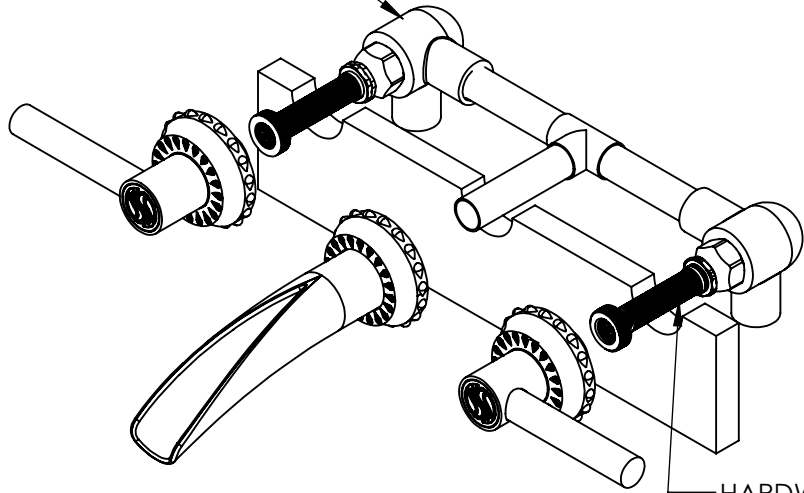

LEVER WALL MOUNT SPOUT
WITH CLASSIC ESCUTCHEONS
B-PU-421C-00

Custom Finishes

- AQUA MATTE BLACK
- AQUA POLISHED BLACK
- AQUA POLISHED GOLD
- AQUA MATTE ROSE GOLD
- AQUA POLISHED ROSE GOLD
- SOLACE NATURAL BRASS
- SOLACE BRONZE
- SOLACE AGED COPPER
- SOLACE AGED IRON
- SOLACE MATTE NICKEL
- SOLACE POLISHED NICKEL
- SOLACE AGED VERDE
- 22K MATTE GOLD
- 22K POLISHED GOLD
- 22K MATTE ROSE GOLD
- 22K POLISHED ROSE GOLD

- Solid brass construction for durability and reliability.
- Includes soft touch drain assembly.
- 20pt 1/4 turn ceramic disc valve cartridge.
- Standard aerator limited to 1.2 GPM.
- Compatible with other pieces from Susan Dunn Collections.
- Certified to meet or exceed the following codes and standards: ASME A112.18.1/CSAB 125.1-2012

**LEVER WALL MOUNT SPOUT
WITH CLASSIC ESCUTCHEONS**
B-PU-421C-00

VALVE KIT P/N 00.41.005

HARDWARE KIT P/N 00.41.004

SOFT TOUCH
DRAIN ASSEMBLY
P/N 18.11.052