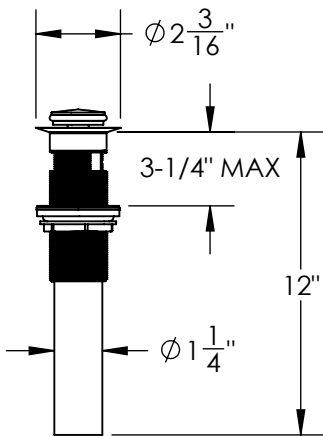

- Solid brass construction for durability and reliability.
- Includes soft touch drain assembly.
- 20pt 1/4 turn ceramic disc valve cartridge.
- Standard aerator limited to 1.2 GPM.
- Compatible with other pieces from Susan Dunn Collections.
- Certified to meet or exceed the following codes and standards: ASME A112.18.1/CSAB 125.1-2012

**LEVER WALL MOUNT SPOUT
WITH CLASSIC ESCUTCHEONS**
B-PU-421C-00

VALVE KIT P/N 00.41.005

HARDWARE KIT P/N 00.41.004

SOFT TOUCH
DRAIN ASSEMBLY
P/N 18.11.052