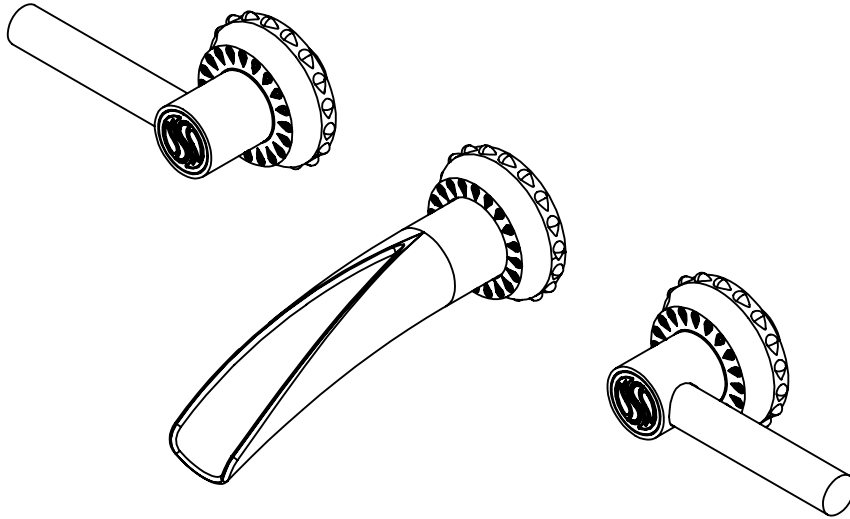

LEVER WALL MOUNT SPOUT
WITH CLASSIC ESCUTCHEONS
B-PU-421C-00

Custom Finishes

- AQUA MATTE BLACK
- AQUA POLISHED BLACK
- AQUA POLISHED GOLD
- AQUA MATTE ROSE GOLD
- AQUA POLISHED ROSE GOLD
- SOLACE NATURAL BRASS
- SOLACE BRONZE
- SOLACE AGED COPPER
- SOLACE AGED IRON
- SOLACE MATTE NICKEL
- SOLACE POLISHED NICKEL
- SOLACE AGED VERDE
- 22K MATTE GOLD
- 22K POLISHED GOLD
- 22K MATTE ROSE GOLD
- 22K POLISHED ROSE GOLD

- Solid brass construction for durability and reliability.
- Includes soft touch drain assembly.
- 20pt 1/4 turn ceramic disc valve cartridge.
- Standard aerator limited to 1.2 GPM.
- Compatible with other pieces from Susan Dunn Collections.
- Certified to meet or exceed the following codes and standards: ASME A112.18.1/CSAB 125.1-2012

**LEVER WALL MOUNT SPOUT
WITH CLASSIC ESCUTCHEONS**
B-PU-421C-00

VALVE KIT P/N 00.41.005

HARDWARE KIT P/N 00.41.004

SOFT TOUCH
DRAIN ASSEMBLY
P/N 18.11.052