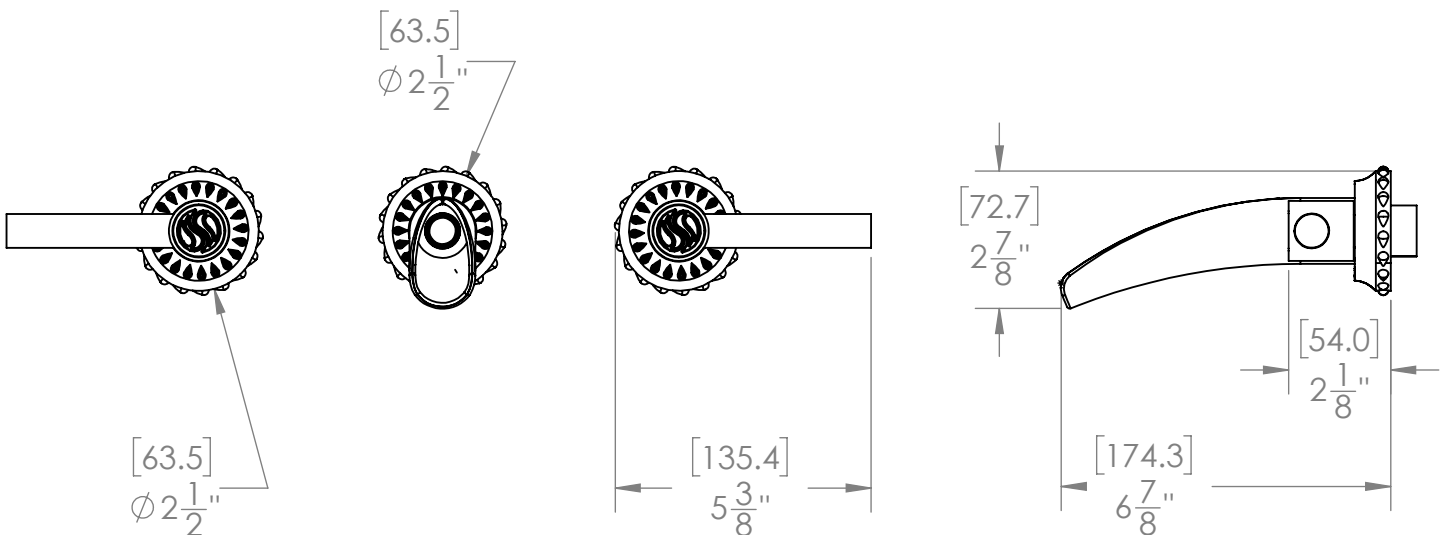

LEVER WALL MOUNT SPOUT
WITH CLASSIC ESCUTCHEONS
B-PU-421C-00

Custom Finishes

- AQUA MATTE BLACK
- AQUA POLISHED BLACK
- AQUA POLISHED GOLD
- AQUA MATTE ROSE GOLD
- AQUA POLISHED ROSE GOLD
- SOLACE NATURAL BRASS
- SOLACE BRONZE
- SOLACE AGED COPPER
- SOLACE AGED IRON
- SOLACE MATTE NICKEL
- SOLACE POLISHED NICKEL
- SOLACE AGED VERDE
- 22K MATTE GOLD
- 22K POLISHED GOLD
- 22K MATTE ROSE GOLD
- 22K POLISHED ROSE GOLD

- Solid brass construction for durability and reliability.
- Includes soft touch drain assembly.
- 20pt 1/4 turn ceramic disc valve cartridge.
- Standard aerator limited to 1.2 GPM.
- Compatible with other pieces from Susan Dunn Collections.
- Certified to meet or exceed the following codes and standards: ASME A112.18.1/CSAB 125.1-2012

**LEVER WALL MOUNT SPOUT
WITH CLASSIC ESCUTCHEONS**
B-PU-421C-00

VALVE KIT P/N 00.41.005

HARDWARE KIT P/N 00.41.004

SOFT TOUCH
DRAIN ASSEMBLY
P/N 18.11.052