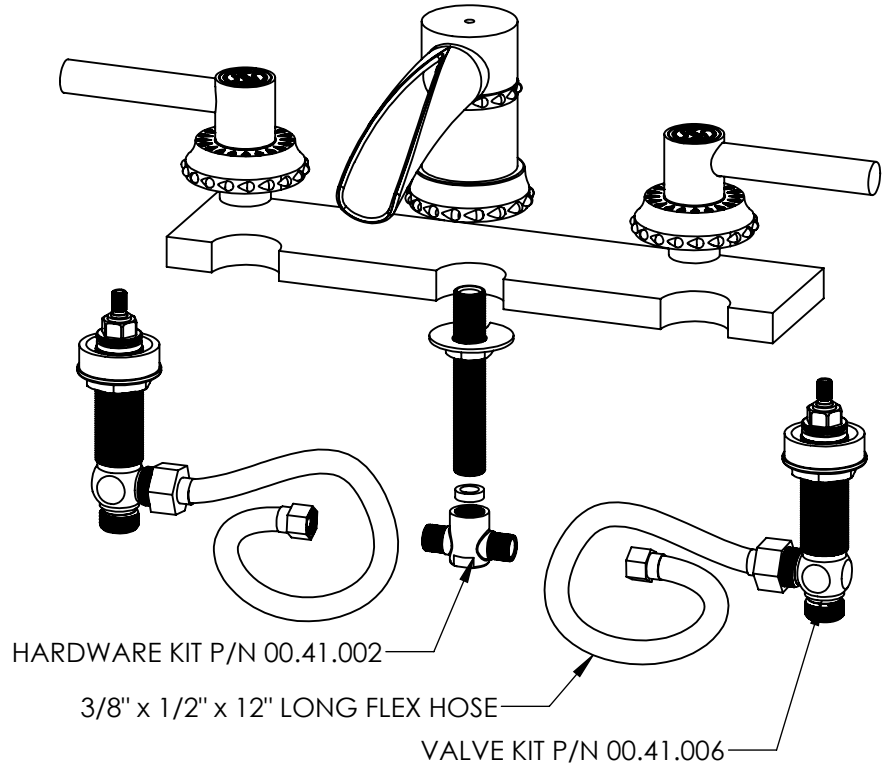

LEVER DECK MOUNT SPOUT SET
WITH CLASSIC ESCUTCHEONS
B-PU-611C-00

Custom Finishes

- AQUA MATTE BLACK
- AQUA POLISHED BLACK
- AQUA POLISHED GOLD
- AQUA MATTE ROSE GOLD
- AQUA POLISHED ROSE GOLD
- SOLACE NATURAL BRASS
- SOLACE BRONZE
- SOLACE AGED COPPER
- SOLACE AGED IRON
- SOLACE MATTE NICKEL
- SOLACE POLISHED NICKEL
- SOLACE AGED VERDE
- 22K MATTE GOLD
- 22K POLISHED GOLD
- 22K MATTE ROSE GOLD
- 22K POLISHED ROSE GOLD

- Solid brass construction for durability and reliability.
- Includes soft touch drain assembly.
- 20pt 1/4 turn ceramic disc valve cartridge.
- Standard aerator limited to 1.2 GPM.
- Compatible with other pieces from Susan Dunn Collections.
- Certified to meet or exceed the following codes and standards: ASME A112.18.1/CSAB 125.1-2012

LEVER DECK MOUNT SPOUT SET
WITH CLASSIC ESCUTCHEONS
B-PU-611C-00

SOFT TOUCH
DRAIN ASSEMBLY
P/N 18.11.052

HARDWARE KIT P/N 00.41.002

3/8" x 1/2" x 12" LONG FLEX HOSE

VALVE KIT P/N 00.41.006

NOTE: SPOUT & VALVES INSTALL THROUGH ϕ 1-1/4" HOLES