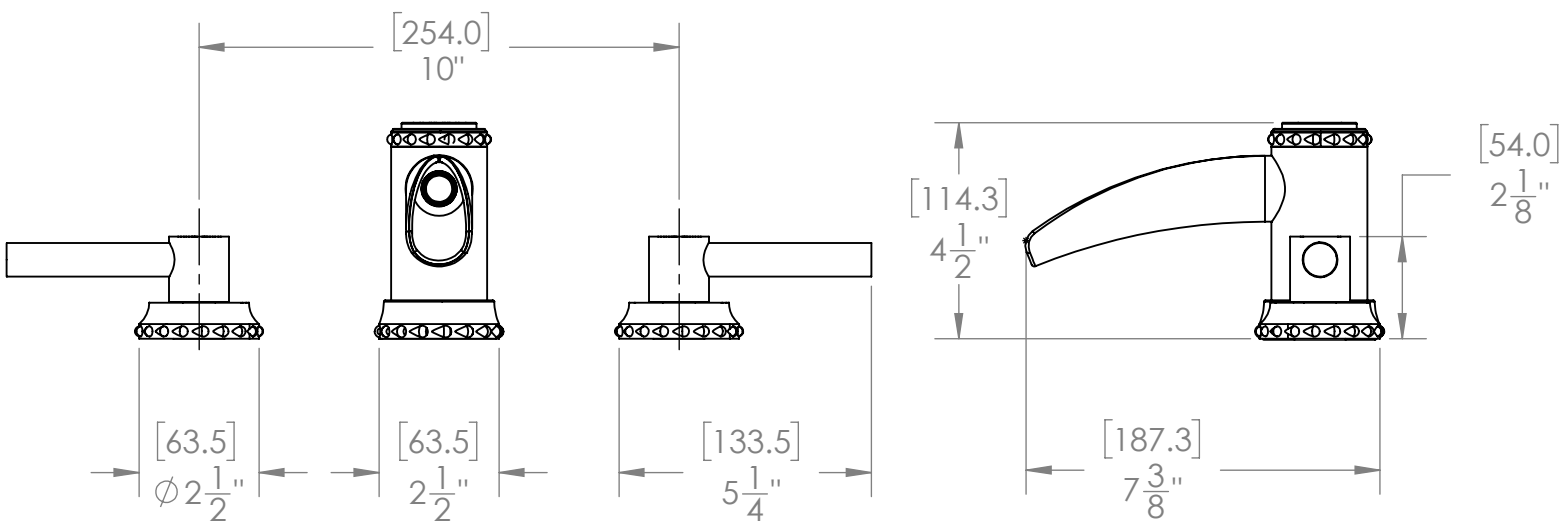

LEVER DECK MOUNT SPOUT SET
WITH CLASSIC ESCUTCHEONS
B-PU-611C-00

Custom Finishes

- AQUA MATTE BLACK
- AQUA POLISHED BLACK
- AQUA POLISHED GOLD
- AQUA MATTE ROSE GOLD
- AQUA POLISHED ROSE GOLD
- SOLACE NATURAL BRASS
- SOLACE BRONZE
- SOLACE AGED COPPER
- SOLACE AGED IRON
- SOLACE MATTE NICKEL
- SOLACE POLISHED NICKEL
- SOLACE AGED VERDE
- 22K MATTE GOLD
- 22K POLISHED GOLD
- 22K MATTE ROSE GOLD
- 22K POLISHED ROSE GOLD

- Solid brass construction for durability and reliability.
- Includes soft touch drain assembly.
- 20pt 1/4 turn ceramic disc valve cartridge.
- Standard aerator limited to 1.2 GPM.
- Compatible with other pieces from Susan Dunn Collections.
- Certified to meet or exceed the following codes and standards: ASME A112.18.1/CSAB 125.1-2012

LEVER DECK MOUNT SPOUT SET
WITH CLASSIC ESCUTCHEONS
B-PU-611C-00

SOFT TOUCH
DRAIN ASSEMBLY
P/N 18.11.052

HARDWARE KIT P/N 00.41.002

3/8" x 1/2" x 12" LONG FLEX HOSE

VALVE KIT P/N 00.41.006

NOTE: SPOUT & VALVES INSTALL THROUGH ϕ 1-1/4" HOLES