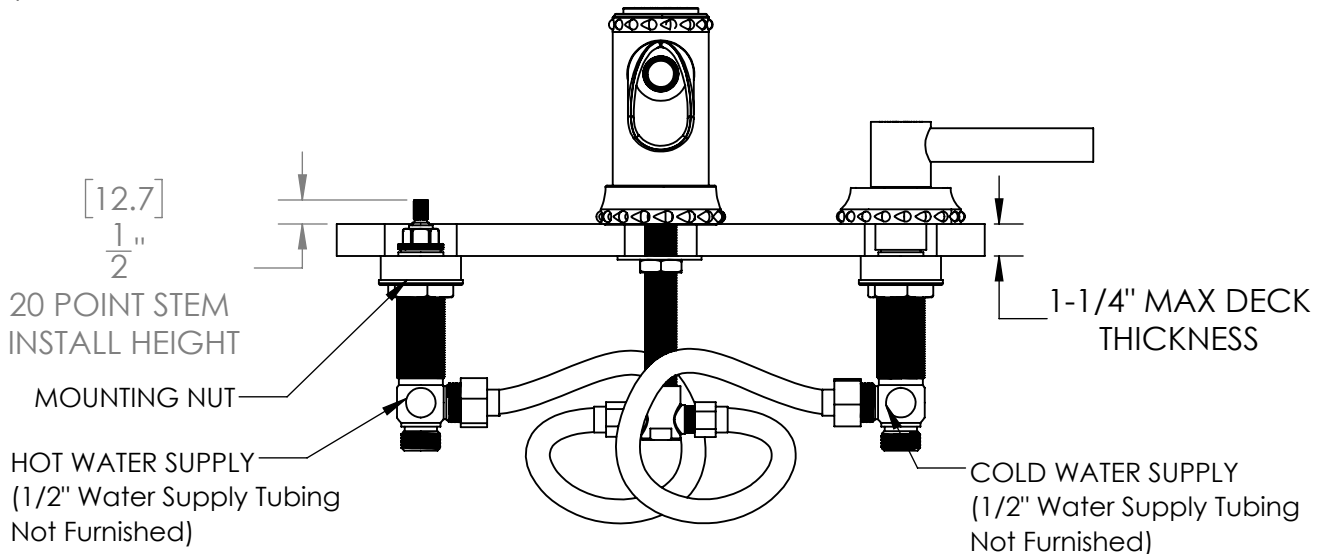

- Solid brass construction for durability and reliability.
- Includes soft touch drain assembly.
- 20pt 1/4 turn ceramic disc valve cartridge.
- Standard aerator limited to 1.2 GPM.
- Compatible with other pieces from Susan Dunn Collections.
- Certified to meet or exceed the following codes and standards: ASME A112.18.1/CSAB 125.1-2012

LEVER DECK MOUNT SPOUT SET
WITH CLASSIC ESCUTCHEONS
B-PU-611C-00

SOFT TOUCH
DRAIN ASSEMBLY
P/N 18.11.052

HARDWARE KIT P/N 00.41.002

3/8" x 1/2" x 12" LONG FLEX HOSE

VALVE KIT P/N 00.41.006

NOTE: SPOUT & VALVES INSTALL THROUGH ϕ 1-1/4" HOLES