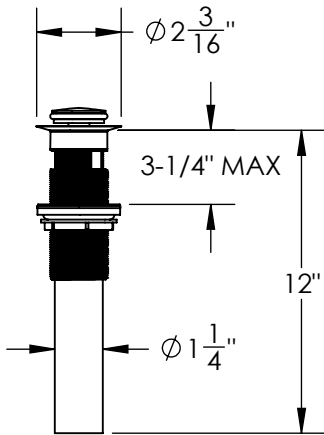

LEVER DECK MOUNT SPOUT SET
WITH CLASSIC ESCUTCHEONS
B-PU-611C-00

Custom Finishes

- AQUA MATTE BLACK
- AQUA POLISHED BLACK
- AQUA POLISHED GOLD
- AQUA MATTE ROSE GOLD
- AQUA POLISHED ROSE GOLD
- SOLACE NATURAL BRASS
- SOLACE BRONZE
- SOLACE AGED COPPER
- SOLACE AGED IRON
- SOLACE MATTE NICKEL
- SOLACE POLISHED NICKEL
- SOLACE AGED VERDE
- 22K MATTE GOLD
- 22K POLISHED GOLD
- 22K MATTE ROSE GOLD
- 22K POLISHED ROSE GOLD

- Solid brass construction for durability and reliability.
- Includes soft touch drain assembly.
- 20pt 1/4 turn ceramic disc valve cartridge.
- Standard aerator limited to 1.2 GPM.
- Compatible with other pieces from Susan Dunn Collections.
- Certified to meet or exceed the following codes and standards: ASME A112.18.1/CSAB 125.1-2012

LEVER DECK MOUNT SPOUT SET
WITH CLASSIC ESCUTCHEONS
B-PU-611C-00

SOFT TOUCH
DRAIN ASSEMBLY
P/N 18.11.052

HARDWARE KIT P/N 00.41.002

3/8" x 1/2" x 12" LONG FLEX HOSE

VALVE KIT P/N 00.41.006

NOTE: SPOUT & VALVES INSTALL THROUGH ϕ 1-1/4" HOLES