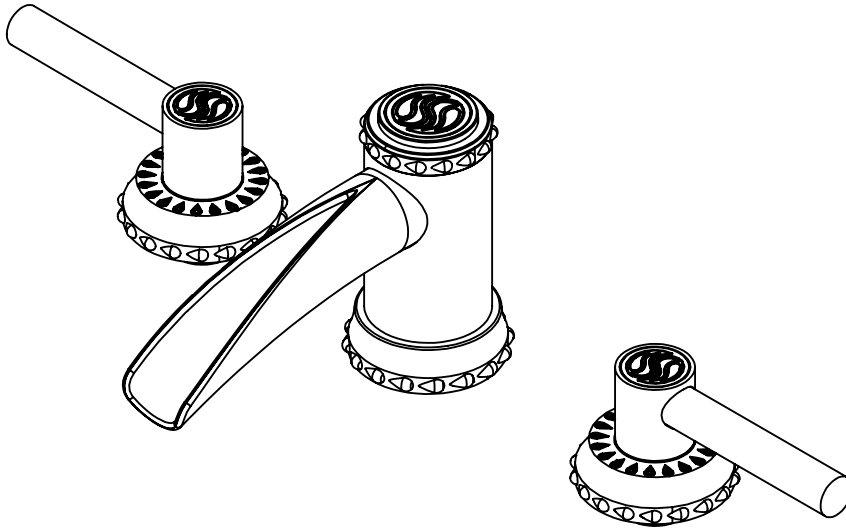

LEVER DECK MOUNT SPOUT SET
WITH CLASSIC ESCUTCHEONS
B-PU-611C-00

Custom Finishes

- AQUA MATTE BLACK
- AQUA POLISHED BLACK
- AQUA POLISHED GOLD
- AQUA MATTE ROSE GOLD
- AQUA POLISHED ROSE GOLD
- SOLACE NATURAL BRASS
- SOLACE BRONZE
- SOLACE AGED COPPER
- SOLACE AGED IRON
- SOLACE MATTE NICKEL
- SOLACE POLISHED NICKEL
- SOLACE AGED VERDE
- 22K MATTE GOLD
- 22K POLISHED GOLD
- 22K MATTE ROSE GOLD
- 22K POLISHED ROSE GOLD

- Solid brass construction for durability and reliability.
- Includes soft touch drain assembly.
- 20pt 1/4 turn ceramic disc valve cartridge.
- Standard aerator limited to 1.2 GPM.
- Compatible with other pieces from Susan Dunn Collections.
- Certified to meet or exceed the following codes and standards: ASME A112.18.1/CSAB 125.1-2012

LEVER DECK MOUNT SPOUT SET
WITH CLASSIC ESCUTCHEONS
B-PU-611C-00

SOFT TOUCH
DRAIN ASSEMBLY
P/N 18.11.052

HARDWARE KIT P/N 00.41.002

3/8" x 1/2" x 12" LONG FLEX HOSE

VALVE KIT P/N 00.41.006

NOTE: SPOUT & VALVES INSTALL THROUGH ϕ 1-1/4" HOLES