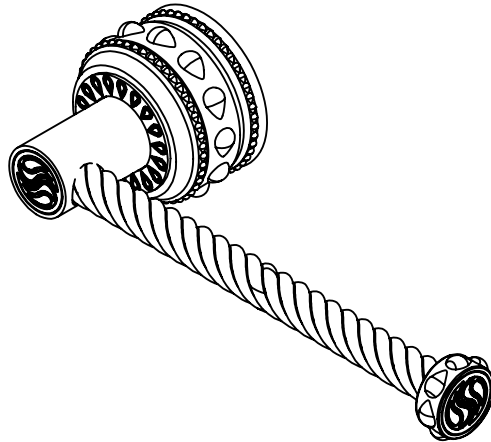

TOWEL ROD
A-ET-005-00

Custom Finishes

- AQUA MATTE BLACK
- AQUA POLISHED BLACK
- AQUA POLISHED GOLD
- AQUA MATTE ROSE GOLD
- AQUA POLISHED ROSE GOLD
- SOLACE NATURAL BRASS
- SOLACE BRONZE
- SOLACE AGED COPPER
- SOLACE AGED IRON
- SOLACE MATTE NICKEL
- SOLACE POLISHED NICKEL
- SOLACE AGED VERDE
- 22K MATTE GOLD
- 22K POLISHED GOLD
- 22K MATTE ROSE GOLD
- 22K POLISHED ROSE GOLD

- Precision machined solid brass for a timeless design.
- Includes all hardware for installation: Phillips Flat Head 1in Wood Screws.
- Compatible with other pieces from Susan Dunn Luxury Collections.