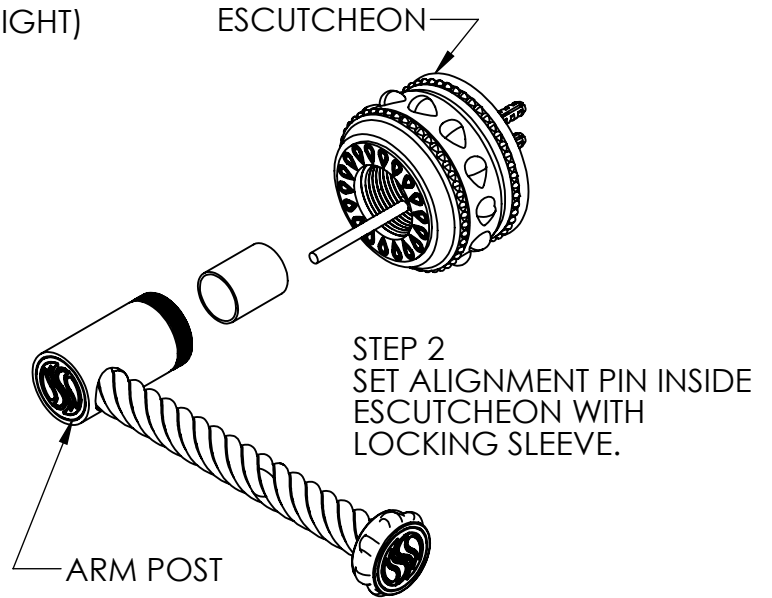

**TISSUE PAPER HOLDER**  
A-ET-004-00

STEP 3  
ALIGN ARM POST TO PIN AND TURN  
ESCUTCHEON COUNTERCLOCKWISE TO  
TIGHTEN ARM POST TO ESCUTCHEON.

STEP 4  
CLEAN ALL SURFACES OF  
FINGERPRINTS WITH  
POLISHING CLOTH