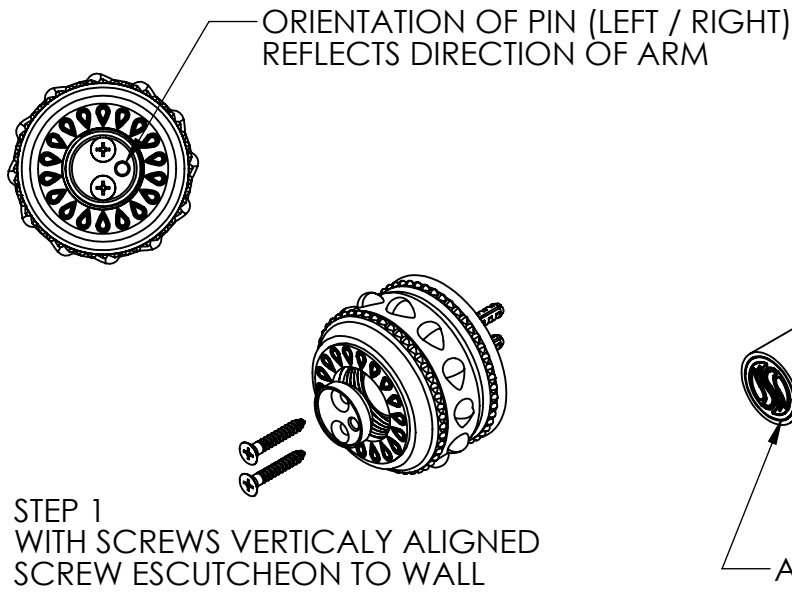

**TISSUE PAPER HOLDER**  
A-ET-004-00

STEP 3  
ALIGN ARM POST TO PIN AND TURN  
ESCUTCHEON COUNTERCLOCKWISE TO  
TIGHTEN ARM POST TO ESCUTCHEON.

STEP 4  
CLEAN ALL SURFACES OF  
FINGERPRINTS WITH  
POLISHING CLOTH