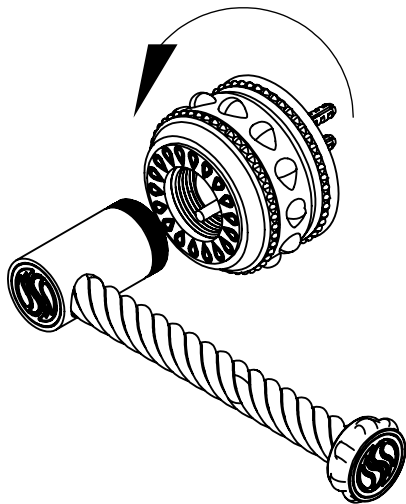

**TISSUE PAPER HOLDER**  
A-ET-004-00

STEP 3  
ALIGN ARM POST TO PIN AND TURN  
ESCUTCHEON COUNTERCLOCKWISE TO  
TIGHTEN ARM POST TO ESCUTCHEON.

STEP 4  
CLEAN ALL SURFACES OF  
FINGERPRINTS WITH  
POLISHING CLOTH