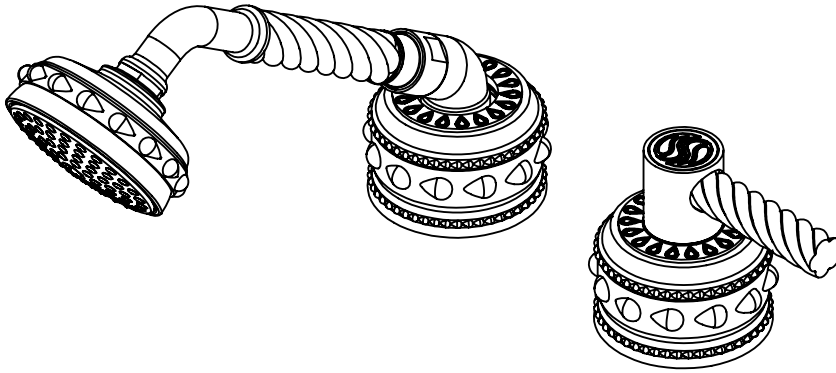

ROMAN TUB HANDSHOWER & LEVER DIVERTER

B-ET-008-P11-00

Custom Finishes

- AQUA MATTE BLACK
- AQUA POLISHED BLACK
- AQUA POLISHED GOLD
- AQUA MATTE ROSE GOLD
- AQUA POLISHED ROSE GOLD
- SOLACE NATURAL BRASS
- SOLACE BRONZE
- SOLACE AGED COPPER
- SOLACE AGED IRON
- SOLACE MATTE NICKEL
- SOLACE POLISHED NICKEL
- SOLACE AGED VERDE
- 22K MATTE GOLD
- 22K POLISHED GOLD
- 22K MATTE ROSE GOLD
- 22K POLISHED ROSE GOLD

- Solid brass construction for durability and reliability.
- 3/4" valve bodies with 20pt 1/4 turn ceramic disc valve cartridge.
- Spout and valves install through 1-1/4" diameter holes.
- Compatible with Susan Dunn Purity Collection pieces.
- Certified to meet or exceed the following codes and standards: ASME A112.18.1/CSAB 125.1-2012