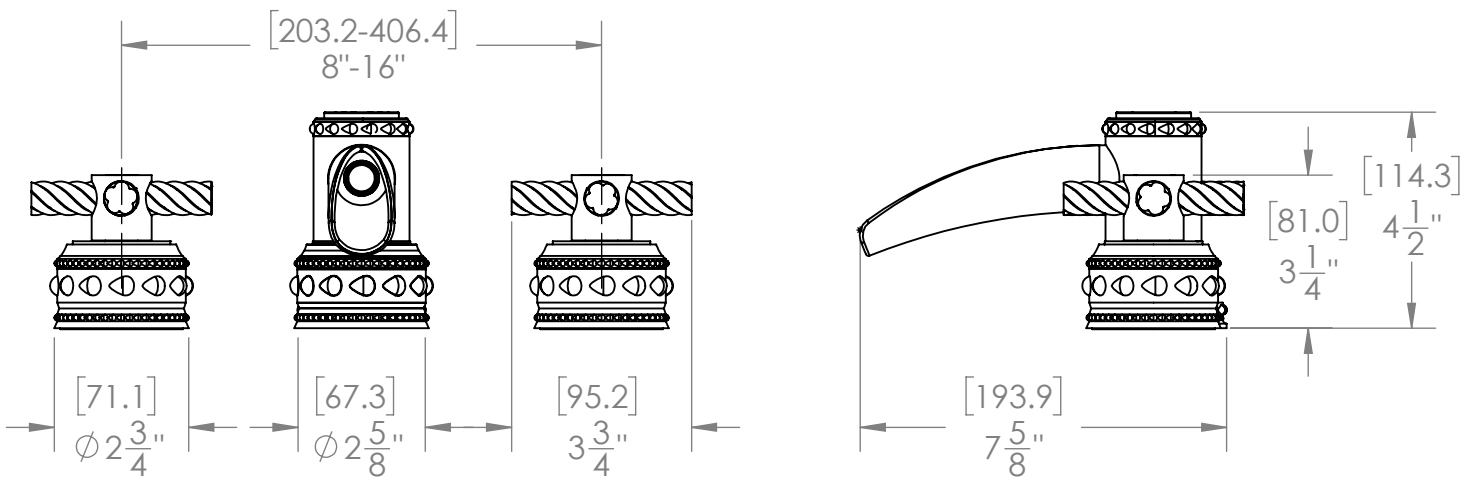

4-ARM DECK MOUNT SPOUT SET WITH GRAND ESCUTCHEONS B-ET-614-00

Custom Finishes

- AQUA MATTE BLACK
- AQUA POLISHED BLACK
- AQUA POLISHED GOLD
- AQUA MATTE ROSE GOLD
- AQUA POLISHED ROSE GOLD
- SOLACE NATURAL BRASS
- SOLACE BRONZE
- SOLACE AGED COPPER
- SOLACE AGED IRON
- SOLACE MATTE NICKEL
- SOLACE POLISHED NICKEL
- SOLACE AGED VERDE
- 22K MATTE GOLD
- 22K POLISHED GOLD
- 22K MATTE ROSE GOLD
- 22K POLISHED ROSE GOLD

- Solid brass construction for durability and reliability.
- Includes soft touch drain assembly.
- 20pt 1/4 turn ceramic disc valve cartridge.
- Standard aerator limited to 1.2 GPM.
- Compatible with other pieces from Susan Dunn Collections.
- Certified to meet or exceed the following codes and standards: ASME A112.18.1/CSAB 125.1-2012

**4-ARM DECK MOUNT SPOUT SET
WITH GRAND ESCUTCHEONS
B-ET-614-00**

SOFT TOUCH
DRAIN ASSEMBLY
P/N 18.11.052

HARDWARE KIT P/N 00.41.002

3/8" x 1/2" x 12" LONG FLEX HOSE

VALVE KIT P/N 00.41.006

NOTE: SPOUT & VALVES INSTALL THROUGH Ø 1-1/4" HOLES