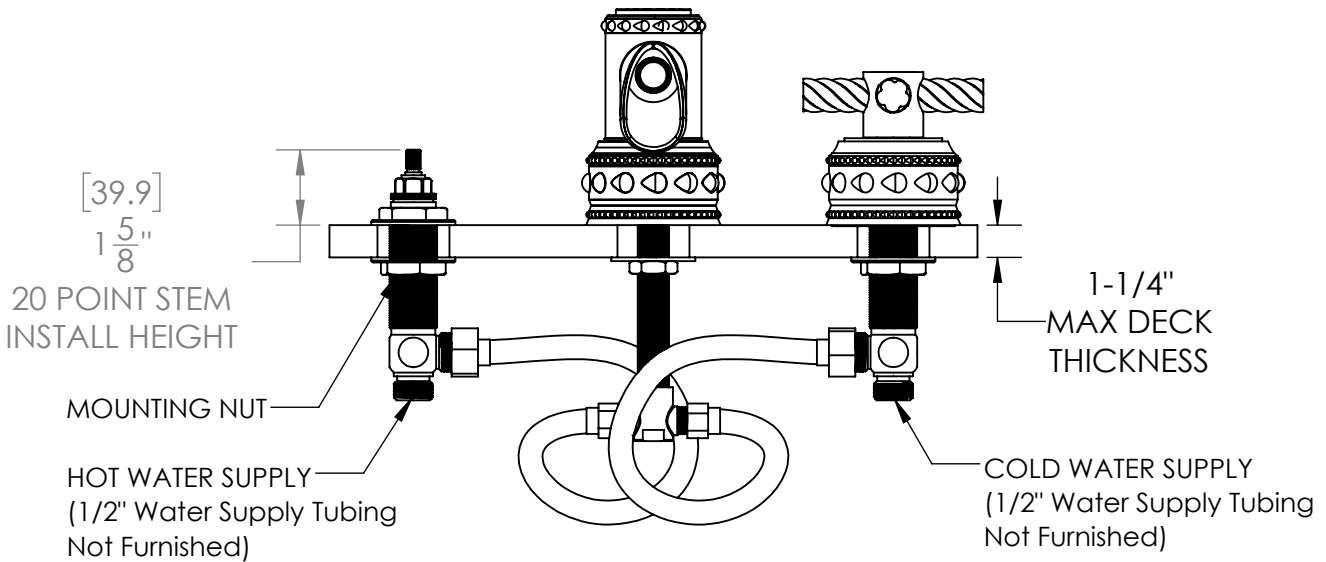

- Solid brass construction for durability and reliability.
- Includes soft touch drain assembly.
- 20pt 1/4 turn ceramic disc valve cartridge.
- Standard aerator limited to 1.2 GPM.
- Compatible with other pieces from Susan Dunn Collections.
- Certified to meet or exceed the following codes and standards: ASME A112.18.1/CSAB 125.1-2012

**4-ARM DECK MOUNT SPOUT SET
WITH GRAND ESCUTCHEONS
B-ET-614-00**

SOFT TOUCH
DRAIN ASSEMBLY
P/N 18.11.052

HARDWARE KIT P/N 00.41.002

3/8" x 1/2" x 12" LONG FLEX HOSE

VALVE KIT P/N 00.41.006

NOTE: SPOUT & VALVES INSTALL THROUGH Ø 1-1/4" HOLES