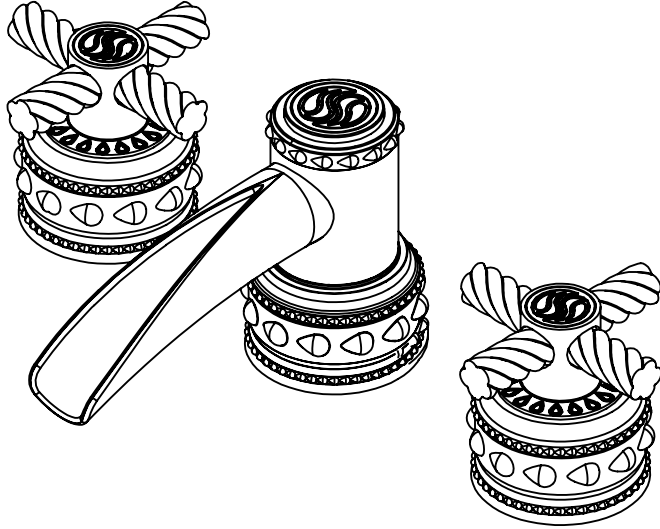

4-ARM DECK MOUNT SPOUT SET WITH GRAND ESCUTCHEONS B-ET-614-00

Custom Finishes

- AQUA MATTE BLACK
- AQUA POLISHED BLACK
- AQUA POLISHED GOLD
- AQUA MATTE ROSE GOLD
- AQUA POLISHED ROSE GOLD
- SOLACE NATURAL BRASS
- SOLACE BRONZE
- SOLACE AGED COPPER
- SOLACE AGED IRON
- SOLACE MATTE NICKEL
- SOLACE POLISHED NICKEL
- SOLACE AGED VERDE
- 22K MATTE GOLD
- 22K POLISHED GOLD
- 22K MATTE ROSE GOLD
- 22K POLISHED ROSE GOLD

- Solid brass construction for durability and reliability.
- Includes soft touch drain assembly.
- 20pt 1/4 turn ceramic disc valve cartridge.
- Standard aerator limited to 1.2 GPM.
- Compatible with other pieces from Susan Dunn Collections.
- Certified to meet or exceed the following codes and standards: ASME A112.18.1/CSAB 125.1-2012

**4-ARM DECK MOUNT SPOUT SET
WITH GRAND ESCUTCHEONS
B-ET-614-00**

SOFT TOUCH
DRAIN ASSEMBLY
P/N 18.11.052

HARDWARE KIT P/N 00.41.002

3/8" x 1/2" x 12" LONG FLEX HOSE

VALVE KIT P/N 00.41.006

NOTE: SPOUT & VALVES INSTALL THROUGH Ø 1-1/4" HOLES