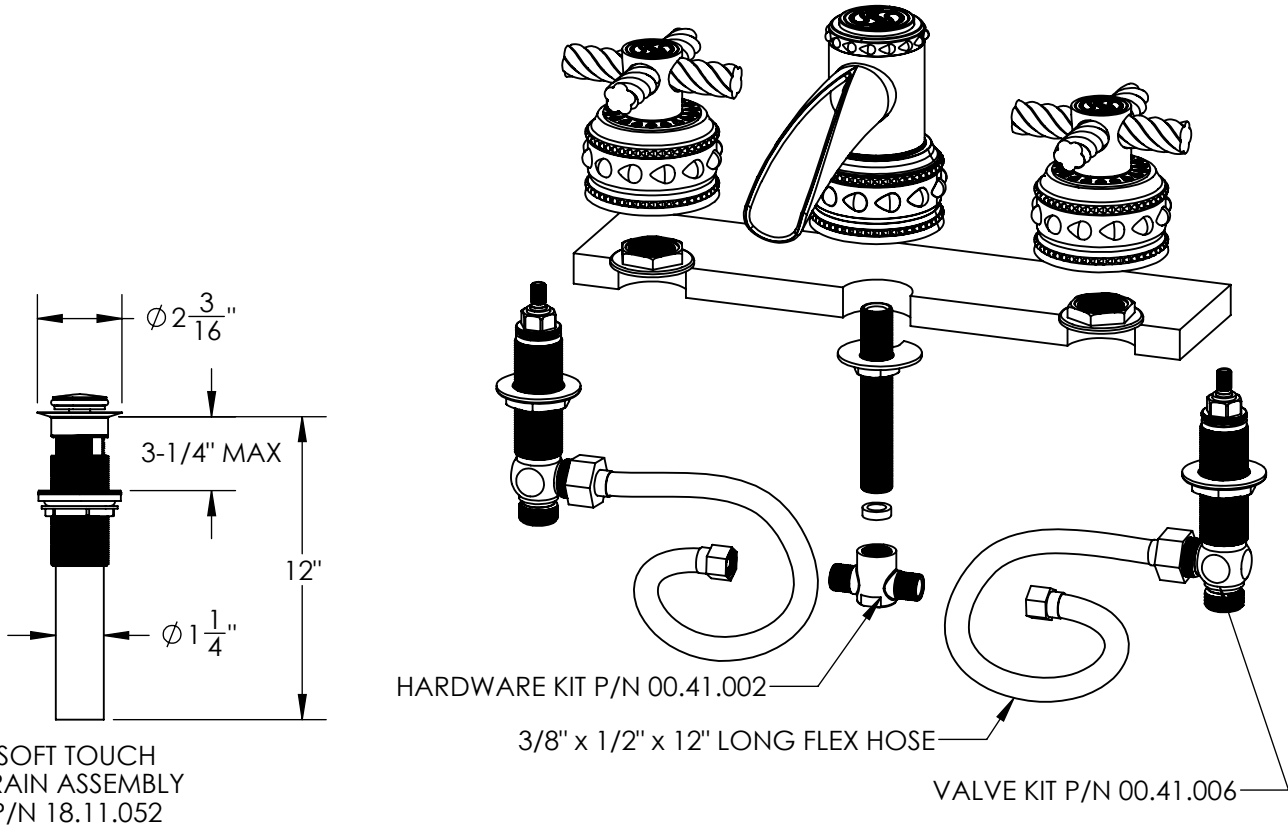

4-ARM DECK MOUNT SPOUT SET WITH GRAND ESCUTCHEONS B-ET-614-00

Custom Finishes

- AQUA MATTE BLACK
- AQUA POLISHED BLACK
- AQUA POLISHED GOLD
- AQUA MATTE ROSE GOLD
- AQUA POLISHED ROSE GOLD
- SOLACE NATURAL BRASS
- SOLACE BRONZE
- SOLACE AGED COPPER
- SOLACE AGED IRON
- SOLACE MATTE NICKEL
- SOLACE POLISHED NICKEL
- SOLACE AGED VERDE
- 22K MATTE GOLD
- 22K POLISHED GOLD
- 22K MATTE ROSE GOLD
- 22K POLISHED ROSE GOLD

- Solid brass construction for durability and reliability.
- Includes soft touch drain assembly.
- 20pt 1/4 turn ceramic disc valve cartridge.
- Standard aerator limited to 1.2 GPM.
- Compatible with other pieces from Susan Dunn Collections.
- Certified to meet or exceed the following codes and standards: ASME A112.18.1/CSAB 125.1-2012

**4-ARM DECK MOUNT SPOUT SET
WITH GRAND ESCUTCHEONS
B-ET-614-00**

SOFT TOUCH
DRAIN ASSEMBLY
P/N 18.11.052

HARDWARE KIT P/N 00.41.002

3/8" x 1/2" x 12" LONG FLEX HOSE

VALVE KIT P/N 00.41.006

NOTE: SPOUT & VALVES INSTALL THROUGH Ø 1-1/4" HOLES