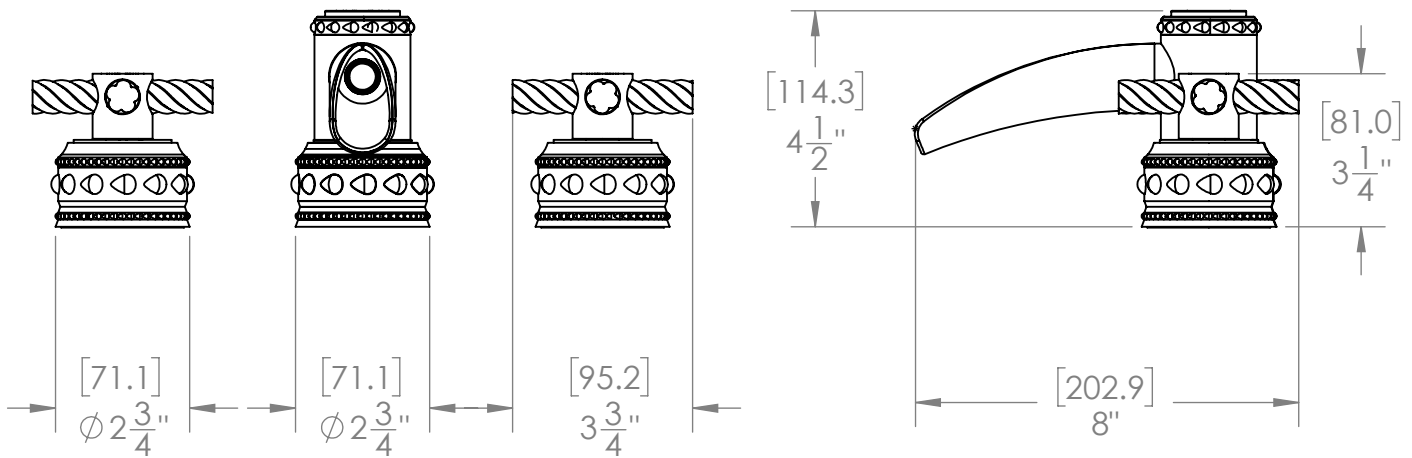

4-ARM DECK MOUNT TUB SPOUT SET
WITH GRAND ESCUTCHEONS
B-ET-614R-00

Custom Finishes

- AQUA MATTE BLACK
- AQUA POLISHED BLACK
- AQUA POLISHED GOLD
- AQUA MATTE ROSE GOLD
- AQUA POLISHED ROSE GOLD
- SOLACE NATURAL BRASS
- SOLACE BRONZE
- SOLACE AGED COPPER
- SOLACE AGED IRON
- SOLACE MATTE NICKEL
- SOLACE POLISHED NICKEL
- SOLACE AGED VERDE
- 22K MATTE GOLD
- 22K POLISHED GOLD
- 22K MATTE ROSE GOLD
- 22K POLISHED ROSE GOLD

- Solid brass construction for durability and reliability.
- 3/4" valve bodies with 20pt 1/4 turn ceramic disc valve cartridge.
- Spout and valves install through 1-1/4" diameter holes.
- Plumber to provide 3/4" supply lines to valves.
- Compatible with other pieces from Susan Dunn Collections.
- Certified to meet or exceed the following codes and standards: ASME A112.18.1/CSAB 125.1-2012

4-ARM DECK MOUNT TUB SPOUT SET
WITH GRAND ESCUTCHEONS
B-ET-614R-00

VALVE KIT P/N 00.41.007

3/4" MIP TEE ADAPTER

NOTE: SPOUT & VALVES INSTALL THROUGH \varnothing 1-1/4" HOLES