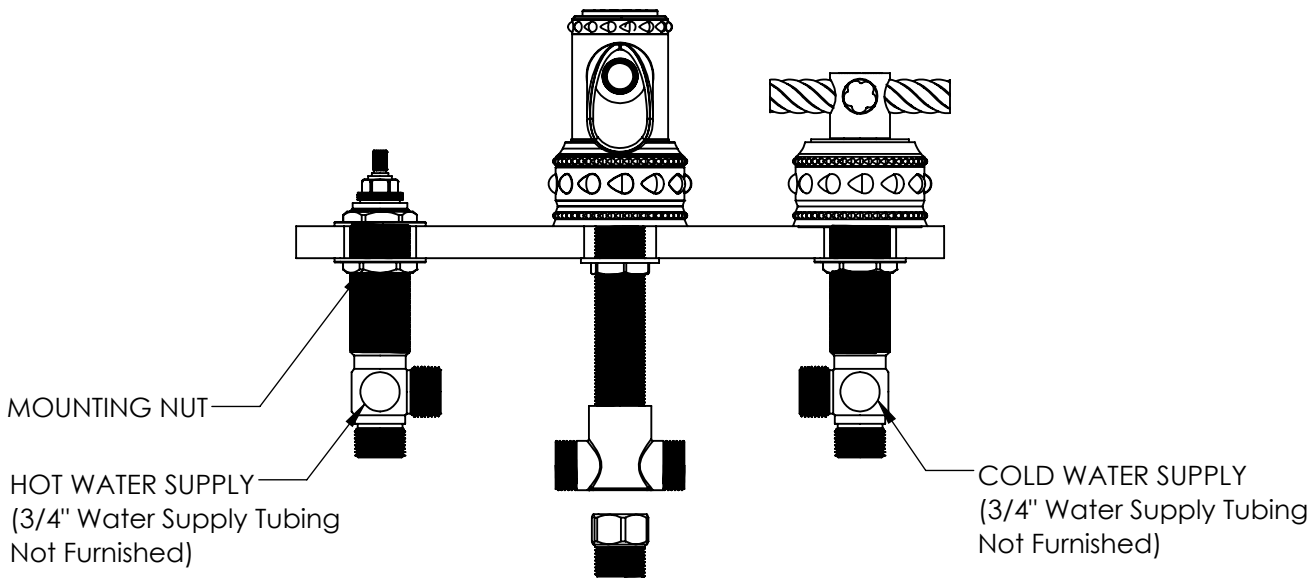

- Solid brass construction for durability and reliability.
- 3/4" valve bodies with 20pt 1/4 turn ceramic disc valve cartridge.
- Spout and valves install through 1-1/4" diameter holes.
- Plumber to provide 3/4" supply lines to valves.
- Compatible with other pieces from Susan Dunn Collections.
- Certified to meet or exceed the following codes and standards: ASME A112.18.1/CSAB 125.1-2012

4-ARM DECK MOUNT TUB SPOUT SET
WITH GRAND ESCUTCHEONS
B-ET-614R-00

VALVE KIT P/N 00.41.007

3/4" MIP TEE ADAPTER

NOTE: SPOUT & VALVES INSTALL THROUGH \varnothing 1-1/4" HOLES