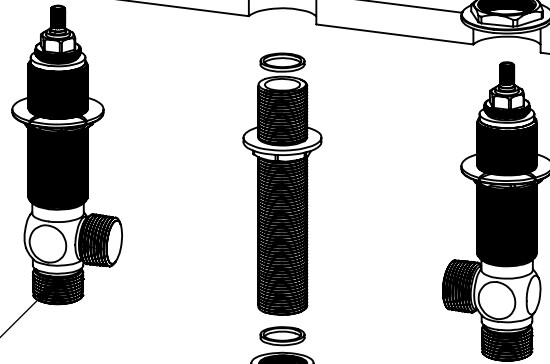

4-ARM DECK MOUNT TUB SPOUT SET
WITH GRAND ESCUTCHEONS
B-ET-614R-00

Custom Finishes

- AQUA MATTE BLACK
- AQUA POLISHED BLACK
- AQUA POLISHED GOLD
- AQUA MATTE ROSE GOLD
- AQUA POLISHED ROSE GOLD
- SOLACE NATURAL BRASS
- SOLACE BRONZE
- SOLACE AGED COPPER
- SOLACE AGED IRON
- SOLACE MATTE NICKEL
- SOLACE POLISHED NICKEL
- SOLACE AGED VERDE
- 22K MATTE GOLD
- 22K POLISHED GOLD
- 22K MATTE ROSE GOLD
- 22K POLISHED ROSE GOLD

- Solid brass construction for durability and reliability.
- 3/4" valve bodies with 20pt 1/4 turn ceramic disc valve cartridge.
- Spout and valves install through 1-1/4" diameter holes.
- Plumber to provide 3/4" supply lines to valves.
- Compatible with other pieces from Susan Dunn Collections.
- Certified to meet or exceed the following codes and standards: ASME A112.18.1/CSAB 125.1-2012

4-ARM DECK MOUNT TUB SPOUT SET
WITH GRAND ESCUTCHEONS
B-ET-614R-00

VALVE KIT P/N 00.41.007

3/4" MIP TEE ADAPTER

NOTE: SPOUT & VALVES INSTALL THROUGH \varnothing 1-1/4" HOLES