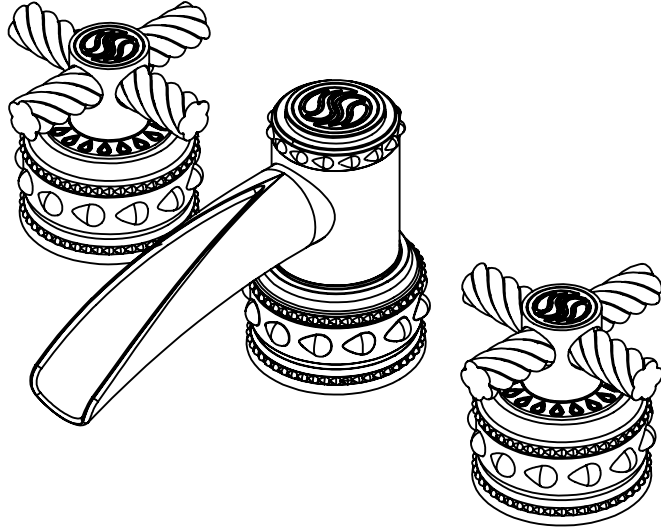

4-ARM DECK MOUNT TUB SPOUT SET
WITH GRAND ESCUTCHEONS
B-ET-614R-00

Custom Finishes

- AQUA MATTE BLACK
- AQUA POLISHED BLACK
- AQUA POLISHED GOLD
- AQUA MATTE ROSE GOLD
- AQUA POLISHED ROSE GOLD
- SOLACE NATURAL BRASS
- SOLACE BRONZE
- SOLACE AGED COPPER
- SOLACE AGED IRON
- SOLACE MATTE NICKEL
- SOLACE POLISHED NICKEL
- SOLACE AGED VERDE
- 22K MATTE GOLD
- 22K POLISHED GOLD
- 22K MATTE ROSE GOLD
- 22K POLISHED ROSE GOLD

- Solid brass construction for durability and reliability.
- 3/4" valve bodies with 20pt 1/4 turn ceramic disc valve cartridge.
- Spout and valves install through 1-1/4" diameter holes.
- Plumber to provide 3/4" supply lines to valves.
- Compatible with other pieces from Susan Dunn Collections.
- Certified to meet or exceed the following codes and standards: ASME A112.18.1/CSAB 125.1-2012

4-ARM DECK MOUNT TUB SPOUT SET
WITH GRAND ESCUTCHEONS
B-ET-614R-00

VALVE KIT P/N 00.41.007

3/4" MIP TEE ADAPTER

NOTE: SPOUT & VALVES INSTALL THROUGH \varnothing 1-1/4" HOLES