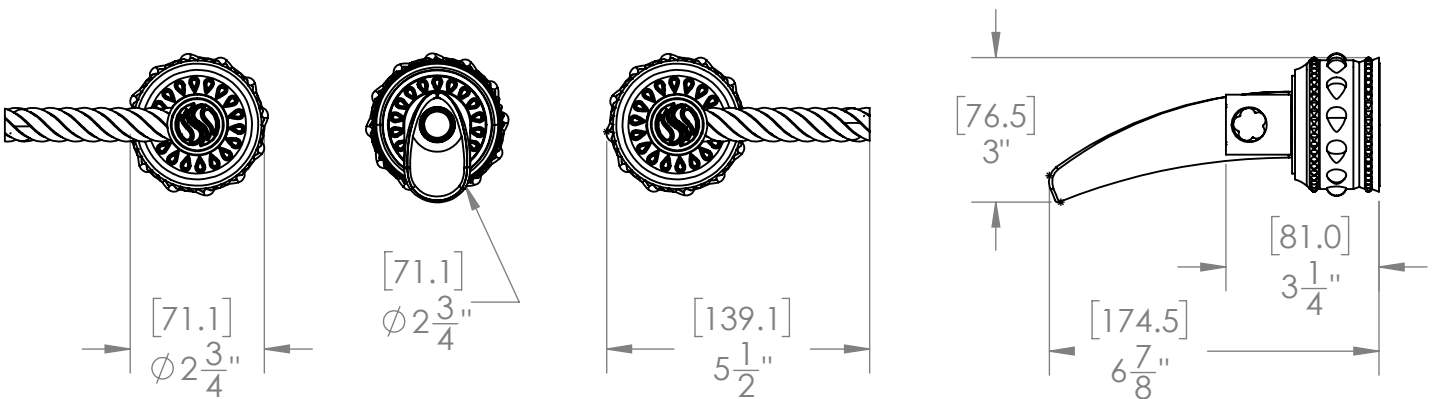

LEVER WALL MOUNT SPOUT
WITH GRAND ESCUTCHEONS
B-ET-421-00

Custom Finishes

- AQUA MATTE BLACK
- AQUA POLISHED BLACK
- AQUA POLISHED GOLD
- AQUA MATTE ROSE GOLD
- AQUA POLISHED ROSE GOLD
- SOLACE NATURAL BRASS
- SOLACE BRONZE
- SOLACE AGED COPPER
- SOLACE AGED IRON
- SOLACE MATTE NICKEL
- SOLACE POLISHED NICKEL
- SOLACE AGED VERDE
- 22K MATTE GOLD
- 22K POLISHED GOLD
- 22K MATTE ROSE GOLD
- 22K POLISHED ROSE GOLD

- Solid brass construction for durability and reliability.
- Includes soft touch drain with overflow.
- 20pt 1/4 turn ceramic disc valve cartridge.
- Standard aerator limited to 1.2 GPM.
- Compatible with other pieces from Susan Dunn Collections.
- Certified to meet or exceed the following codes and standards: ASME A112.18.1/CSAB 125.1-2012

LEVER WALL MOUNT SPOUT
WITH GRAND ESCUTCHEONS
B-ET-421-00