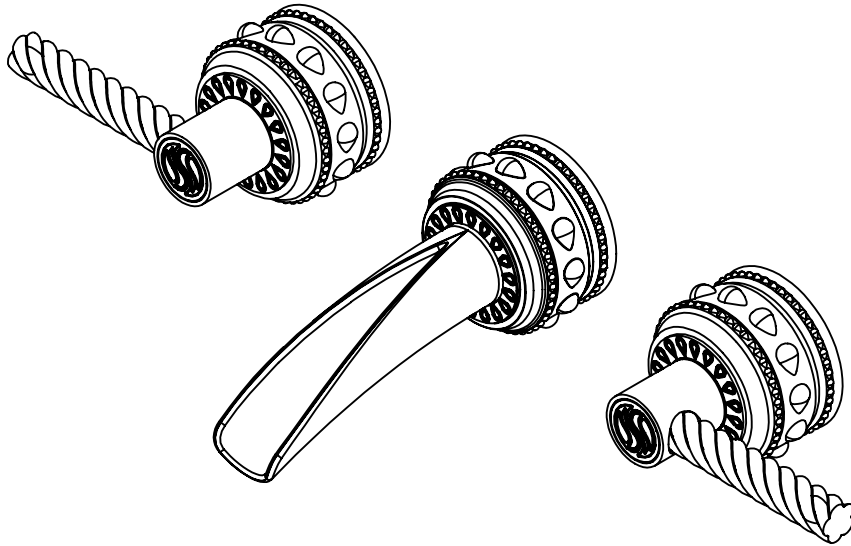

LEVER WALL MOUNT SPOUT
WITH GRAND ESCUTCHEONS
B-ET-421-00

Custom Finishes

- AQUA MATTE BLACK
- AQUA POLISHED BLACK
- AQUA POLISHED GOLD
- AQUA MATTE ROSE GOLD
- AQUA POLISHED ROSE GOLD
- SOLACE NATURAL BRASS
- SOLACE BRONZE
- SOLACE AGED COPPER
- SOLACE AGED IRON
- SOLACE MATTE NICKEL
- SOLACE POLISHED NICKEL
- SOLACE AGED VERDE
- 22K MATTE GOLD
- 22K POLISHED GOLD
- 22K MATTE ROSE GOLD
- 22K POLISHED ROSE GOLD

- Solid brass construction for durability and reliability.
- Includes soft touch drain with overflow.
- 20pt 1/4 turn ceramic disc valve cartridge.
- Standard aerator limited to 1.2 GPM.
- Compatible with other pieces from Susan Dunn Collections.
- Certified to meet or exceed the following codes and standards: ASME A112.18.1/CSAB 125.1-2012

LEVER WALL MOUNT SPOUT
WITH GRAND ESCUTCHEONS
B-ET-421-00