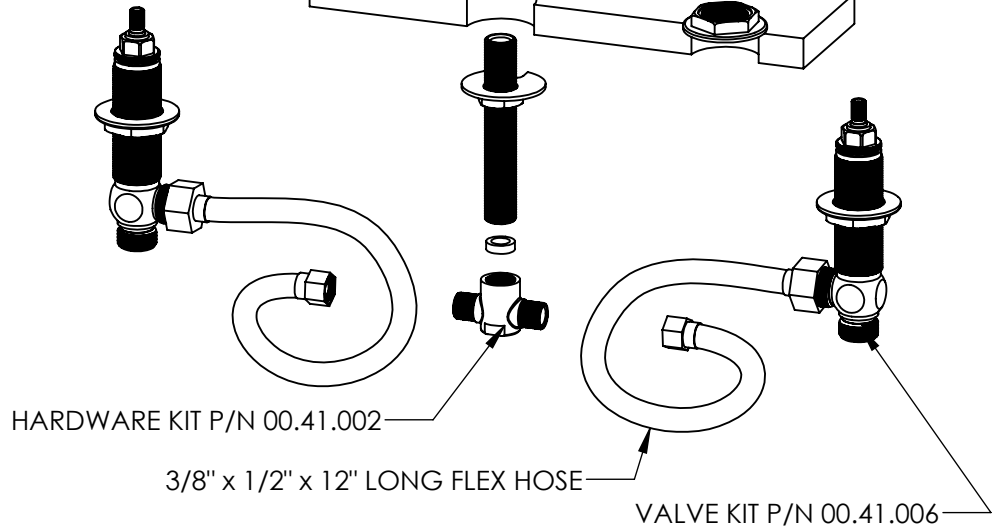

LEVER DECK MOUNT SPOUT SET  
WITH GRAND ESCUTCHEONS  
B-ET-611-00

Custom Finishes

- AQUA MATTE BLACK
- AQUA POLISHED BLACK
- AQUA POLISHED GOLD
- AQUA MATTE ROSE GOLD
- AQUA POLISHED ROSE GOLD
- SOLACE NATURAL BRASS
- SOLACE BRONZE
- SOLACE AGED COPPER
- SOLACE AGED IRON
- SOLACE MATTE NICKEL
- SOLACE POLISHED NICKEL
- SOLACE AGED VERDE
- 22K MATTE GOLD
- 22K POLISHED GOLD
- 22K MATTE ROSE GOLD
- 22K POLISHED ROSE GOLD

- Solid brass construction for durability and reliability.
- Includes soft touch drain assembly.
- 20pt 1/4 turn ceramic disc valve cartridge.
- Standard aerator limited to 1.2 GPM.
- Compatible with other pieces from Susan Dunn Collections.
- Certified to meet or exceed the following codes and standards: ASME A112.18.1/CSAB 125.1-2012

**LEVER DECK MOUNT SPOUT SET**  
WITH GRAND ESCUTCHEONS  
B-ET-611-00

SOFT TOUCH  
DRAIN ASSEMBLY  
P/N 18.11.052

NOTE: SPOUT & VALVES INSTALL THROUGH  $\phi$  1-1/4" HOLES