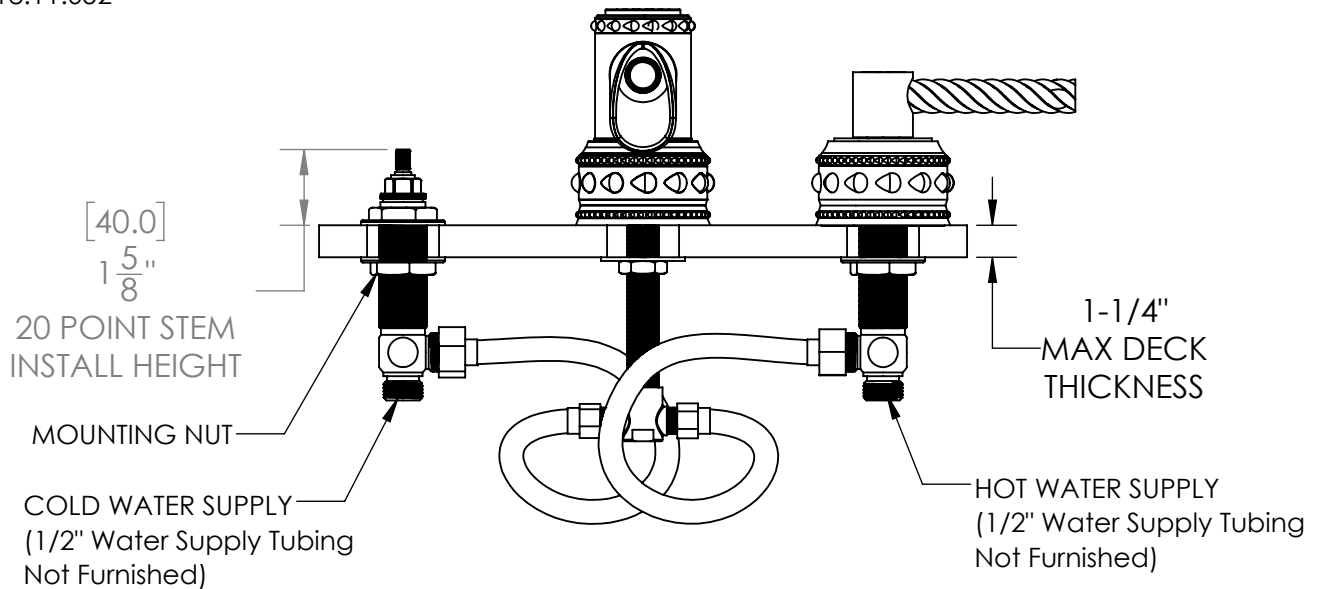

LEVER DECK MOUNT SPOUT SET  
WITH GRAND ESCUTCHEONS  
B-ET-611-00

Custom Finishes

- AQUA MATTE BLACK
- AQUA POLISHED BLACK
- AQUA POLISHED GOLD
- AQUA MATTE ROSE GOLD
- AQUA POLISHED ROSE GOLD
- SOLACE NATURAL BRASS
- SOLACE BRONZE
- SOLACE AGED COPPER
- SOLACE AGED IRON
- SOLACE MATTE NICKEL
- SOLACE POLISHED NICKEL
- SOLACE AGED VERDE
- 22K MATTE GOLD
- 22K POLISHED GOLD
- 22K MATTE ROSE GOLD
- 22K POLISHED ROSE GOLD

- Solid brass construction for durability and reliability.
- Includes soft touch drain assembly.
- 20pt 1/4 turn ceramic disc valve cartridge.
- Standard aerator limited to 1.2 GPM.
- Compatible with other pieces from Susan Dunn Collections.
- Certified to meet or exceed the following codes and standards: ASME A112.18.1/CSAB 125.1-2012

**LEVER DECK MOUNT SPOUT SET**  
WITH GRAND ESCUTCHEONS  
B-ET-611-00

SOFT TOUCH  
DRAIN ASSEMBLY  
P/N 18.11.052

NOTE: SPOUT & VALVES INSTALL THROUGH  $\phi$  1-1/4" HOLES