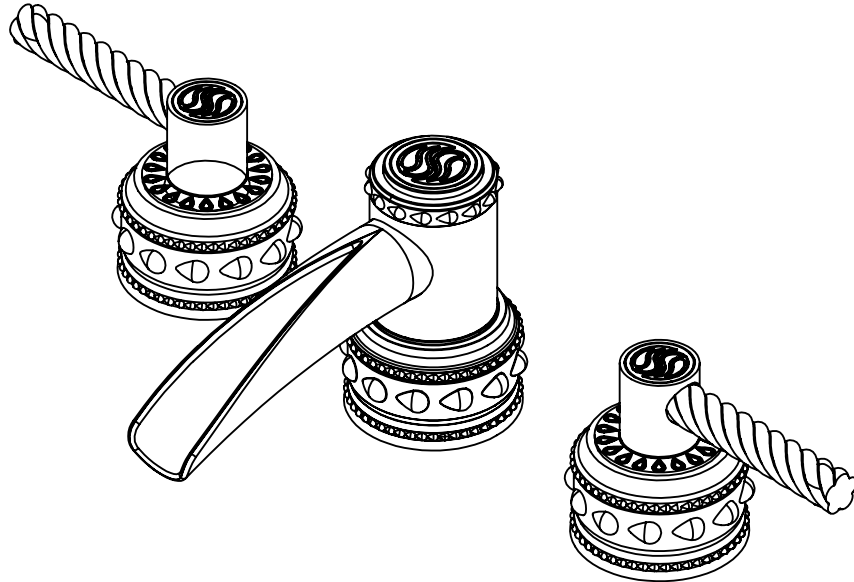

LEVER DECK MOUNT SPOUT SET  
WITH GRAND ESCUTCHEONS  
B-ET-611-00

Custom Finishes

- AQUA MATTE BLACK
- AQUA POLISHED BLACK
- AQUA POLISHED GOLD
- AQUA MATTE ROSE GOLD
- AQUA POLISHED ROSE GOLD
- SOLACE NATURAL BRASS
- SOLACE BRONZE
- SOLACE AGED COPPER
- SOLACE AGED IRON
- SOLACE MATTE NICKEL
- SOLACE POLISHED NICKEL
- SOLACE AGED VERDE
- 22K MATTE GOLD
- 22K POLISHED GOLD
- 22K MATTE ROSE GOLD
- 22K POLISHED ROSE GOLD

- Solid brass construction for durability and reliability.
- Includes soft touch drain assembly.
- 20pt 1/4 turn ceramic disc valve cartridge.
- Standard aerator limited to 1.2 GPM.
- Compatible with other pieces from Susan Dunn Collections.
- Certified to meet or exceed the following codes and standards: ASME A112.18.1/CSAB 125.1-2012

**LEVER DECK MOUNT SPOUT SET**  
WITH GRAND ESCUTCHEONS  
B-ET-611-00

SOFT TOUCH  
DRAIN ASSEMBLY  
P/N 18.11.052

NOTE: SPOUT & VALVES INSTALL THROUGH  $\phi$  1-1/4" HOLES