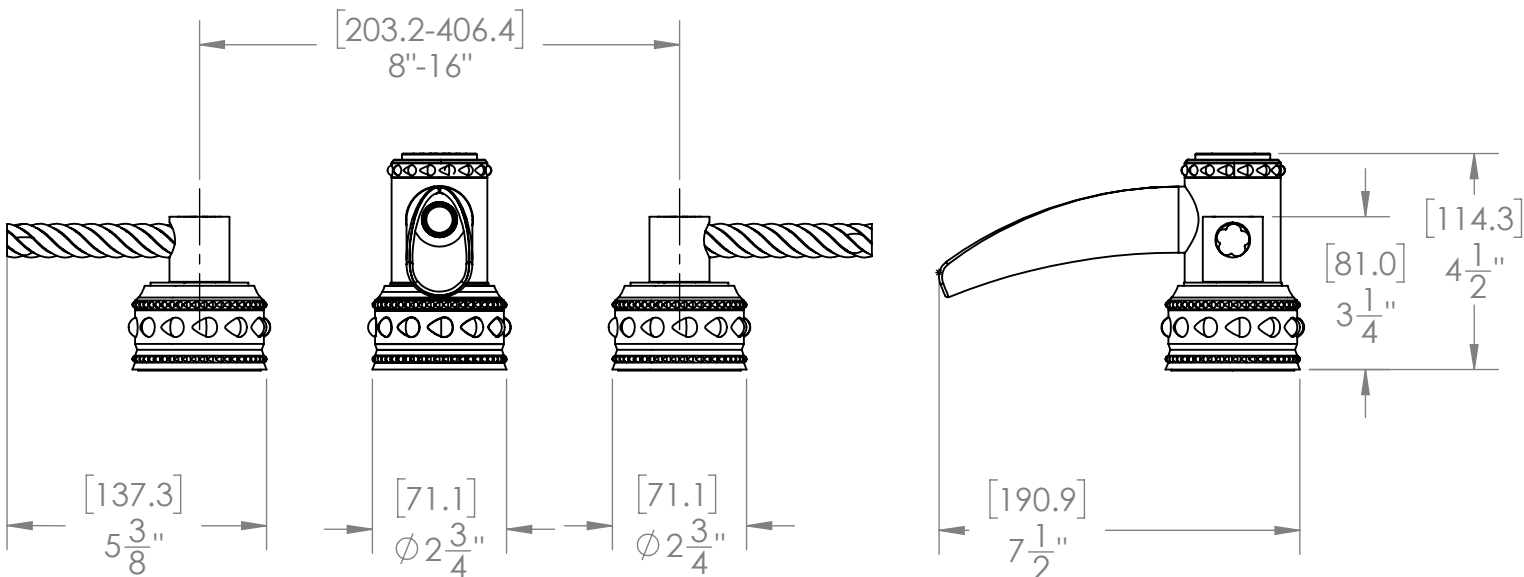

LEVER DECK MOUNT SPOUT SET  
WITH GRAND ESCUTCHEONS  
B-ET-611-00

Custom Finishes

- AQUA MATTE BLACK
- AQUA POLISHED BLACK
- AQUA POLISHED GOLD
- AQUA MATTE ROSE GOLD
- AQUA POLISHED ROSE GOLD
- SOLACE NATURAL BRASS
- SOLACE BRONZE
- SOLACE AGED COPPER
- SOLACE AGED IRON
- SOLACE MATTE NICKEL
- SOLACE POLISHED NICKEL
- SOLACE AGED VERDE
- 22K MATTE GOLD
- 22K POLISHED GOLD
- 22K MATTE ROSE GOLD
- 22K POLISHED ROSE GOLD

- Solid brass construction for durability and reliability.
- Includes soft touch drain assembly.
- 20pt 1/4 turn ceramic disc valve cartridge.
- Standard aerator limited to 1.2 GPM.
- Compatible with other pieces from Susan Dunn Collections.
- Certified to meet or exceed the following codes and standards: ASME A112.18.1/CSAB 125.1-2012

**LEVER DECK MOUNT SPOUT SET**  
WITH GRAND ESCUTCHEONS  
B-ET-611-00

SOFT TOUCH  
DRAIN ASSEMBLY  
P/N 18.11.052

NOTE: SPOUT & VALVES INSTALL THROUGH  $\phi$  1-1/4" HOLES