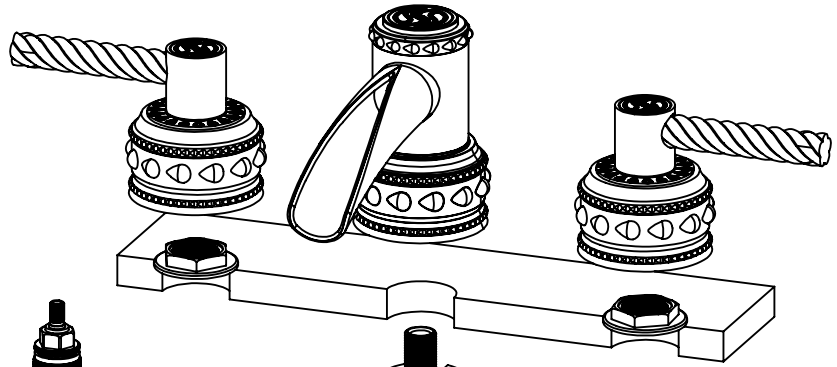

LEVER DECK MOUNT SPOUT SET  
WITH GRAND ESCUTCHEONS  
B-ET-611-00

Custom Finishes

- AQUA MATTE BLACK
- AQUA POLISHED BLACK
- AQUA POLISHED GOLD
- AQUA MATTE ROSE GOLD
- AQUA POLISHED ROSE GOLD
- SOLACE NATURAL BRASS
- SOLACE BRONZE
- SOLACE AGED COPPER
- SOLACE AGED IRON
- SOLACE MATTE NICKEL
- SOLACE POLISHED NICKEL
- SOLACE AGED VERDE
- 22K MATTE GOLD
- 22K POLISHED GOLD
- 22K MATTE ROSE GOLD
- 22K POLISHED ROSE GOLD

- Solid brass construction for durability and reliability.
- Includes soft touch drain assembly.
- 20pt 1/4 turn ceramic disc valve cartridge.
- Standard aerator limited to 1.2 GPM.
- Compatible with other pieces from Susan Dunn Collections.
- Certified to meet or exceed the following codes and standards: ASME A112.18.1/CSAB 125.1-2012

**LEVER DECK MOUNT SPOUT SET**  
WITH GRAND ESCUTCHEONS  
B-ET-611-00

SOFT TOUCH  
DRAIN ASSEMBLY  
P/N 18.11.052

NOTE: SPOUT & VALVES INSTALL THROUGH  $\phi$  1-1/4" HOLES