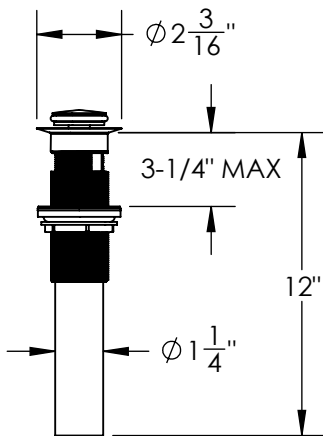

LEVER DECK MOUNT SPOUT SET  
WITH GRAND ESCUTCHEONS  
B-ET-611-00

Custom Finishes

- AQUA MATTE BLACK
- AQUA POLISHED BLACK
- AQUA POLISHED GOLD
- AQUA MATTE ROSE GOLD
- AQUA POLISHED ROSE GOLD
- SOLACE NATURAL BRASS
- SOLACE BRONZE
- SOLACE AGED COPPER
- SOLACE AGED IRON
- SOLACE MATTE NICKEL
- SOLACE POLISHED NICKEL
- SOLACE AGED VERDE
- 22K MATTE GOLD
- 22K POLISHED GOLD
- 22K MATTE ROSE GOLD
- 22K POLISHED ROSE GOLD

- Solid brass construction for durability and reliability.
- Includes soft touch drain assembly.
- 20pt 1/4 turn ceramic disc valve cartridge.
- Standard aerator limited to 1.2 GPM.
- Compatible with other pieces from Susan Dunn Collections.
- Certified to meet or exceed the following codes and standards: ASME A112.18.1/CSAB 125.1-2012

**LEVER DECK MOUNT SPOUT SET**  
WITH GRAND ESCUTCHEONS  
B-ET-611-00

SOFT TOUCH  
DRAIN ASSEMBLY  
P/N 18.11.052

NOTE: SPOUT & VALVES INSTALL THROUGH  $\phi$  1-1/4" HOLES