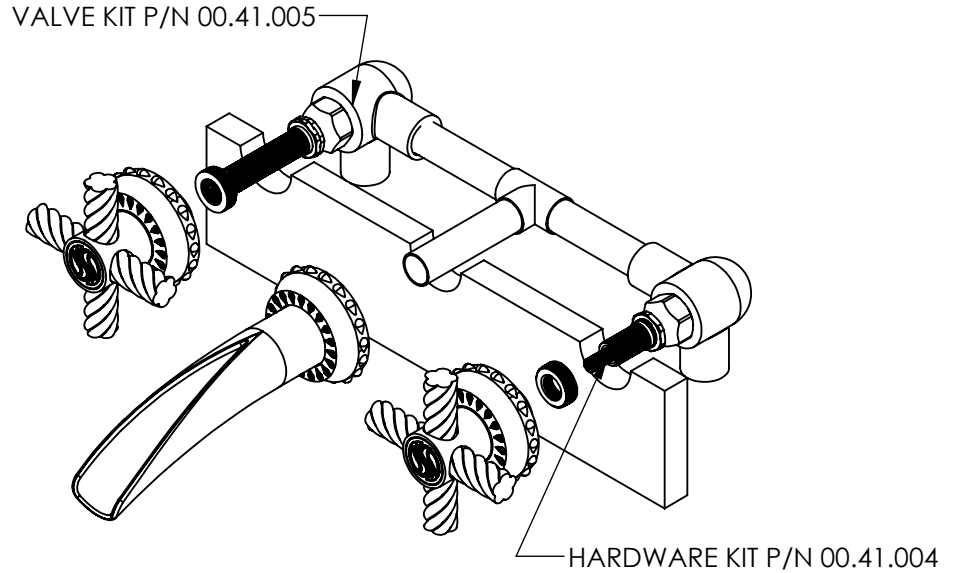

4-ARM WALL MOUNT SPOUT  
WITH CLASSIC ESCUTCHEONS  
B-ET-424C-00

Custom Finishes

- AQUA MATTE BLACK
- AQUA POLISHED BLACK
- AQUA POLISHED GOLD
- AQUA MATTE ROSE GOLD
- AQUA POLISHED ROSE GOLD
- SOLACE NATURAL BRASS
- SOLACE BRONZE
- SOLACE AGED COPPER
- SOLACE AGED IRON
- SOLACE MATTE NICKEL
- SOLACE POLISHED NICKEL
- SOLACE AGED VERDE
- 22K MATTE GOLD
- 22K POLISHED GOLD
- 22K MATTE ROSE GOLD
- 22K POLISHED ROSE GOLD

- Solid brass construction for durability and reliability.
- Includes soft touch drain with overflow.
- 20pt 1/4 turn ceramic disc valve cartridge.
- Standard aerator limited to 1.2 GPM.
- Compatible with other pieces from Susan Dunn Collections.
- Certified to meet or exceed the following codes and standards: ASME A112.18.1/CSAB 125.1-2012

**4-ARM WALL MOUNT SPOUT  
WITH CLASSIC ESCUTCHEONS**  
B-ET-424C-00

SOFT TOUCH  
DRAIN ASSEMBLY  
P/N 18.11.052