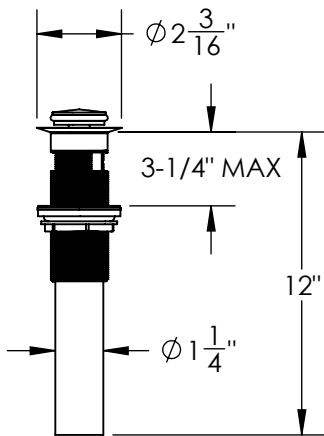

4-ARM WALL MOUNT SPOUT  
WITH CLASSIC ESCUTCHEONS  
B-ET-424C-00

Custom Finishes

- AQUA MATTE BLACK
- AQUA POLISHED BLACK
- AQUA POLISHED GOLD
- AQUA MATTE ROSE GOLD
- AQUA POLISHED ROSE GOLD
- SOLACE NATURAL BRASS
- SOLACE BRONZE
- SOLACE AGED COPPER
- SOLACE AGED IRON
- SOLACE MATTE NICKEL
- SOLACE POLISHED NICKEL
- SOLACE AGED VERDE
- 22K MATTE GOLD
- 22K POLISHED GOLD
- 22K MATTE ROSE GOLD
- 22K POLISHED ROSE GOLD

- Solid brass construction for durability and reliability.
- Includes soft touch drain with overflow.
- 20pt 1/4 turn ceramic disc valve cartridge.
- Standard aerator limited to 1.2 GPM.
- Compatible with other pieces from Susan Dunn Collections.
- Certified to meet or exceed the following codes and standards: ASME A112.18.1/CSAB 125.1-2012

**4-ARM WALL MOUNT SPOUT  
WITH CLASSIC ESCUTCHEONS**  
B-ET-424C-00

SOFT TOUCH  
DRAIN ASSEMBLY  
P/N 18.11.052