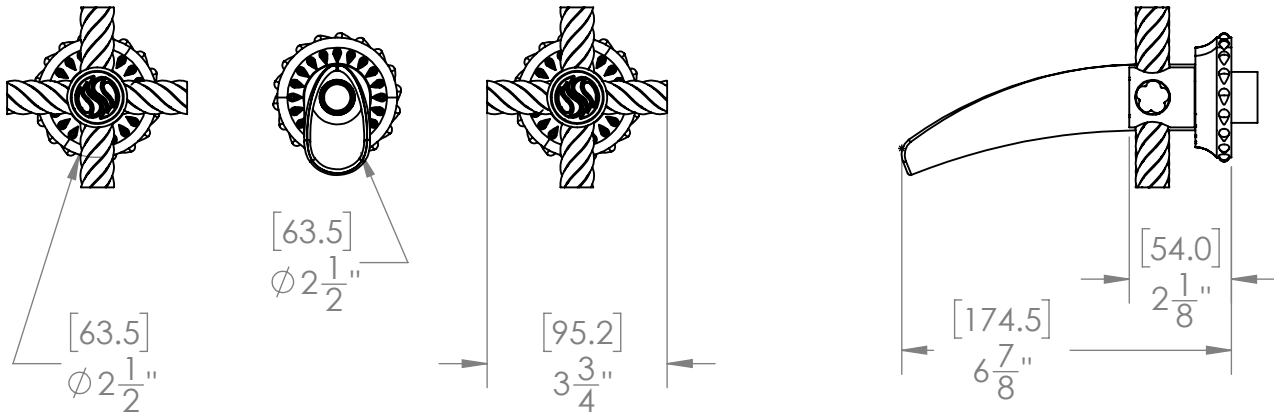

4-ARM WALL MOUNT SPOUT  
WITH CLASSIC ESCUTCHEONS  
B-ET-424C-00

Custom Finishes

- AQUA MATTE BLACK
- AQUA POLISHED BLACK
- AQUA POLISHED GOLD
- AQUA MATTE ROSE GOLD
- AQUA POLISHED ROSE GOLD
- SOLACE NATURAL BRASS
- SOLACE BRONZE
- SOLACE AGED COPPER
- SOLACE AGED IRON
- SOLACE MATTE NICKEL
- SOLACE POLISHED NICKEL
- SOLACE AGED VERDE
- 22K MATTE GOLD
- 22K POLISHED GOLD
- 22K MATTE ROSE GOLD
- 22K POLISHED ROSE GOLD

- Solid brass construction for durability and reliability.
- Includes soft touch drain with overflow.
- 20pt 1/4 turn ceramic disc valve cartridge.
- Standard aerator limited to 1.2 GPM.
- Compatible with other pieces from Susan Dunn Collections.
- Certified to meet or exceed the following codes and standards: ASME A112.18.1/CSAB 125.1-2012

**4-ARM WALL MOUNT SPOUT  
WITH CLASSIC ESCUTCHEONS**  
B-ET-424C-00

SOFT TOUCH  
DRAIN ASSEMBLY  
P/N 18.11.052