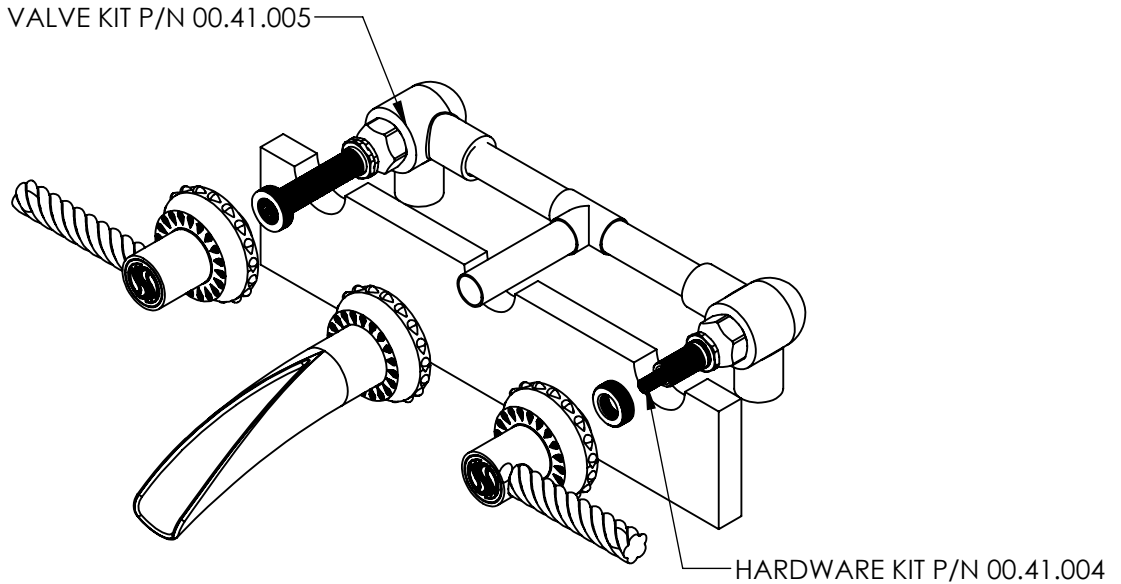

LEVER WALL MOUNT SPOUT  
WITH CLASSIC ESCUTCHEONS  
B-ET-421C-00

Custom Finishes

- AQUA MATTE BLACK
- AQUA POLISHED BLACK
- AQUA POLISHED GOLD
- AQUA MATTE ROSE GOLD
- AQUA POLISHED ROSE GOLD
- SOLACE NATURAL BRASS
- SOLACE BRONZE
- SOLACE AGED COPPER
- SOLACE AGED IRON
- SOLACE MATTE NICKEL
- SOLACE POLISHED NICKEL
- SOLACE AGED VERDE
- 22K MATTE GOLD
- 22K POLISHED GOLD
- 22K MATTE ROSE GOLD
- 22K POLISHED ROSE GOLD

- Solid brass construction for durability and reliability.
- Includes soft touch drain with overflow.
- 20pt 1/4 turn ceramic disc valve cartridge.
- Standard aerator limited to 1.2 GPM.
- Compatible with other pieces from Susan Dunn Collections.
- Certified to meet or exceed the following codes and standards: ASME A112.18.1/CSAB 125.1-2012

**LEVER WALL MOUNT SPOUT  
WITH CLASSIC ESCUTCHEONS**  
B-ET-421C-00

SOFT TOUCH  
DRAIN ASSEMBLY  
P/N 18.11.052