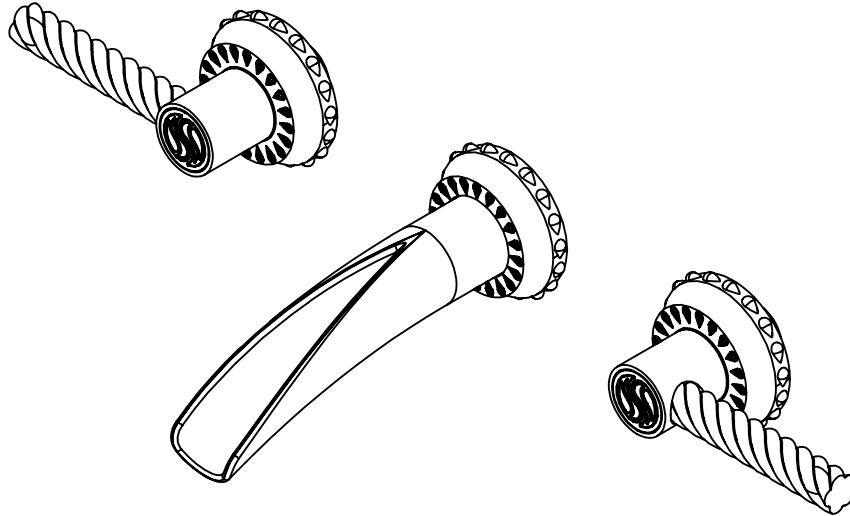

LEVER WALL MOUNT SPOUT  
WITH CLASSIC ESCUTCHEONS  
B-ET-421C-00

Custom Finishes

- AQUA MATTE BLACK
- AQUA POLISHED BLACK
- AQUA POLISHED GOLD
- AQUA MATTE ROSE GOLD
- AQUA POLISHED ROSE GOLD
- SOLACE NATURAL BRASS
- SOLACE BRONZE
- SOLACE AGED COPPER
- SOLACE AGED IRON
- SOLACE MATTE NICKEL
- SOLACE POLISHED NICKEL
- SOLACE AGED VERDE
- 22K MATTE GOLD
- 22K POLISHED GOLD
- 22K MATTE ROSE GOLD
- 22K POLISHED ROSE GOLD

- Solid brass construction for durability and reliability.
- Includes soft touch drain with overflow.
- 20pt 1/4 turn ceramic disc valve cartridge.
- Standard aerator limited to 1.2 GPM.
- Compatible with other pieces from Susan Dunn Collections.
- Certified to meet or exceed the following codes and standards: ASME A112.18.1/CSAB 125.1-2012

**LEVER WALL MOUNT SPOUT  
WITH CLASSIC ESCUTCHEONS**  
B-ET-421C-00

SOFT TOUCH  
DRAIN ASSEMBLY  
P/N 18.11.052