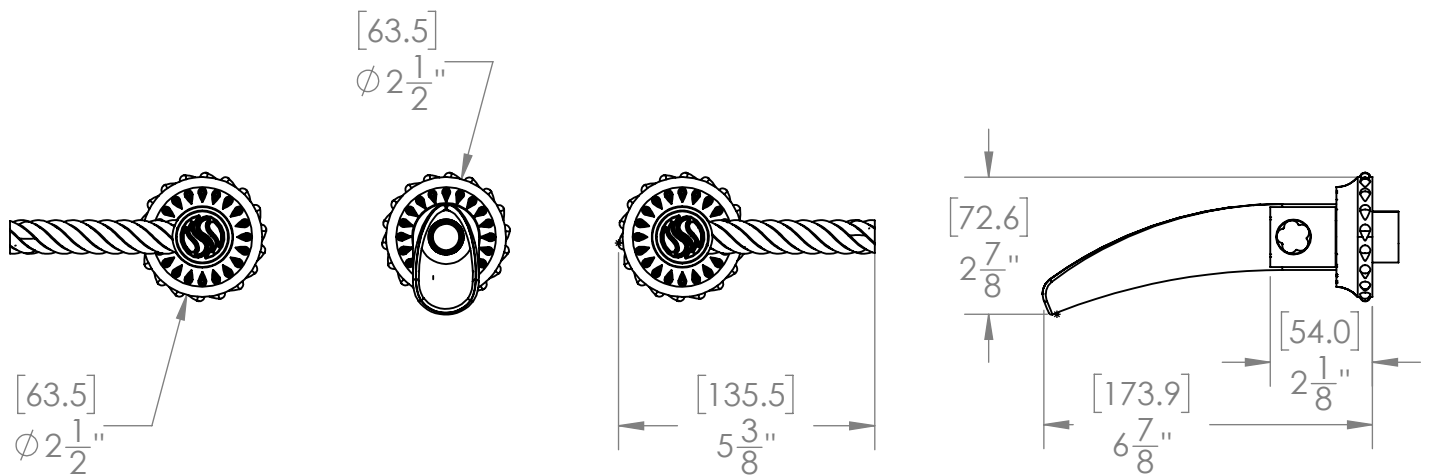

LEVER WALL MOUNT SPOUT  
WITH CLASSIC ESCUTCHEONS  
B-ET-421C-00

Custom Finishes

- AQUA MATTE BLACK
- AQUA POLISHED BLACK
- AQUA POLISHED GOLD
- AQUA MATTE ROSE GOLD
- AQUA POLISHED ROSE GOLD
- SOLACE NATURAL BRASS
- SOLACE BRONZE
- SOLACE AGED COPPER
- SOLACE AGED IRON
- SOLACE MATTE NICKEL
- SOLACE POLISHED NICKEL
- SOLACE AGED VERDE
- 22K MATTE GOLD
- 22K POLISHED GOLD
- 22K MATTE ROSE GOLD
- 22K POLISHED ROSE GOLD

- Solid brass construction for durability and reliability.
- Includes soft touch drain with overflow.
- 20pt 1/4 turn ceramic disc valve cartridge.
- Standard aerator limited to 1.2 GPM.
- Compatible with other pieces from Susan Dunn Collections.
- Certified to meet or exceed the following codes and standards: ASME A112.18.1/CSAB 125.1-2012

**LEVER WALL MOUNT SPOUT  
WITH CLASSIC ESCUTCHEONS**  
B-ET-421C-00

SOFT TOUCH  
DRAIN ASSEMBLY  
P/N 18.11.052