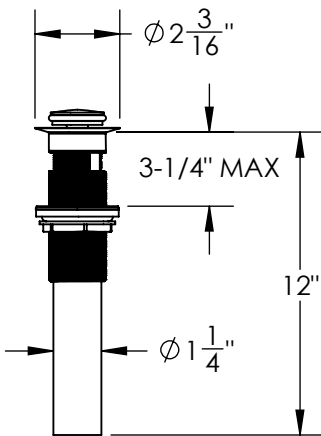

LEVER WALL MOUNT SPOUT  
WITH CLASSIC ESCUTCHEONS  
B-ET-421C-00

Custom Finishes

- AQUA MATTE BLACK
- AQUA POLISHED BLACK
- AQUA POLISHED GOLD
- AQUA MATTE ROSE GOLD
- AQUA POLISHED ROSE GOLD
- SOLACE NATURAL BRASS
- SOLACE BRONZE
- SOLACE AGED COPPER
- SOLACE AGED IRON
- SOLACE MATTE NICKEL
- SOLACE POLISHED NICKEL
- SOLACE AGED VERDE
- 22K MATTE GOLD
- 22K POLISHED GOLD
- 22K MATTE ROSE GOLD
- 22K POLISHED ROSE GOLD

- Solid brass construction for durability and reliability.
- Includes soft touch drain with overflow.
- 20pt 1/4 turn ceramic disc valve cartridge.
- Standard aerator limited to 1.2 GPM.
- Compatible with other pieces from Susan Dunn Collections.
- Certified to meet or exceed the following codes and standards: ASME A112.18.1/CSAB 125.1-2012

**LEVER WALL MOUNT SPOUT  
WITH CLASSIC ESCUTCHEONS**  
B-ET-421C-00

SOFT TOUCH  
DRAIN ASSEMBLY  
P/N 18.11.052