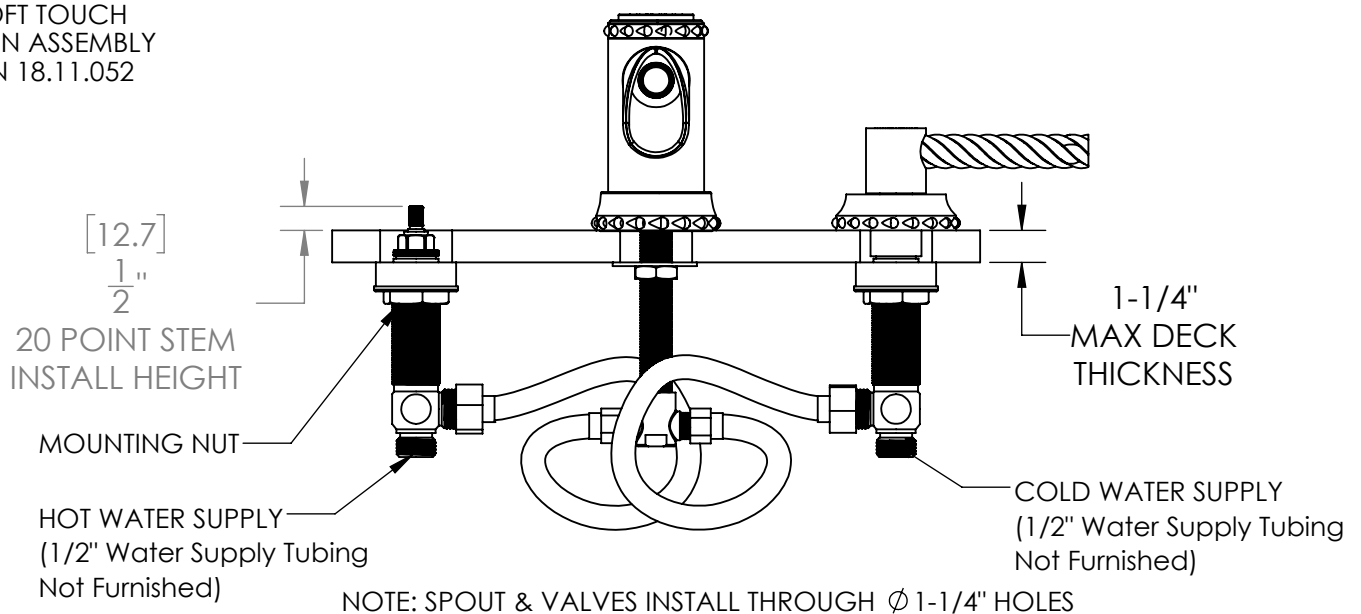

LEVER DECK MOUNT SPOUT SET
WITH CLASSIC ESCUTCHEONS
B-ET-611C-00

Custom Finishes

- AQUA MATTE BLACK
- AQUA POLISHED BLACK
- AQUA POLISHED GOLD
- AQUA MATTE ROSE GOLD
- AQUA POLISHED ROSE GOLD
- SOLACE NATURAL BRASS
- SOLACE BRONZE
- SOLACE AGED COPPER
- SOLACE AGED IRON
- SOLACE MATTE NICKEL
- SOLACE POLISHED NICKEL
- SOLACE AGED VERDE
- 22K MATTE GOLD
- 22K POLISHED GOLD
- 22K MATTE ROSE GOLD
- 22K POLISHED ROSE GOLD

- Solid brass construction for durability and reliability.
- Includes soft touch drain assembly.
- 20pt 1/4 turn ceramic disc valve cartridge.
- Standard aerator limited to 1.2 GPM.
- Compatible with other pieces from Susan Dunn Collections.
- Certified to meet or exceed the following codes and standards: ASME A112.18.1/CSAB 125.1-2012

**LEVER DECK MOUNT SPOUT SET
WITH CLASSIC ESCUTCHEONS
B-ET-611C-00**

SOFT TOUCH
DRAIN ASSEMBLY
P/N 18.11.052

NOTE: SPOUT & VALVES INSTALL THROUGH ϕ 1-1/4" HOLES