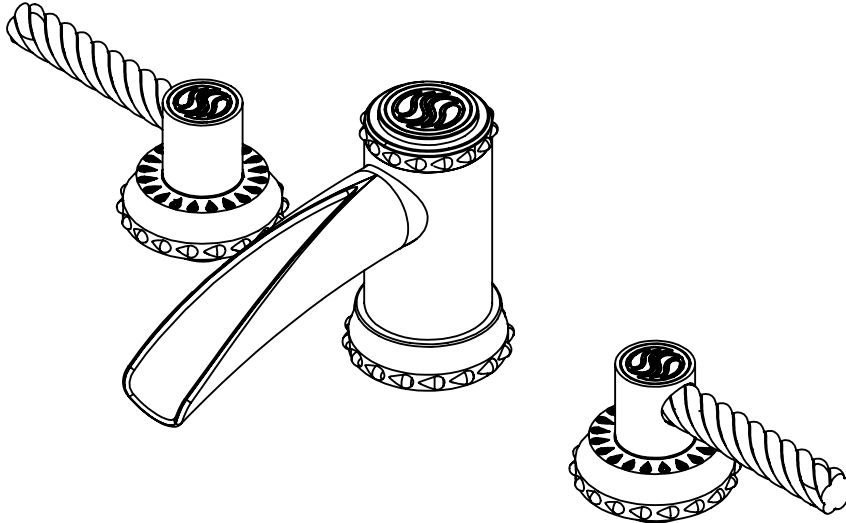

LEVER DECK MOUNT SPOUT SET
WITH CLASSIC ESCUTCHEONS
B-ET-611C-00

Custom Finishes

- AQUA MATTE BLACK
- AQUA POLISHED BLACK
- AQUA POLISHED GOLD
- AQUA MATTE ROSE GOLD
- AQUA POLISHED ROSE GOLD
- SOLACE NATURAL BRASS
- SOLACE BRONZE
- SOLACE AGED COPPER
- SOLACE AGED IRON
- SOLACE MATTE NICKEL
- SOLACE POLISHED NICKEL
- SOLACE AGED VERDE
- 22K MATTE GOLD
- 22K POLISHED GOLD
- 22K MATTE ROSE GOLD
- 22K POLISHED ROSE GOLD

- Solid brass construction for durability and reliability.
- Includes soft touch drain assembly.
- 20pt 1/4 turn ceramic disc valve cartridge.
- Standard aerator limited to 1.2 GPM.
- Compatible with other pieces from Susan Dunn Collections.
- Certified to meet or exceed the following codes and standards: ASME A112.18.1/CSAB 125.1-2012

**LEVER DECK MOUNT SPOUT SET
WITH CLASSIC ESCUTCHEONS
B-ET-611C-00**

SOFT TOUCH
DRAIN ASSEMBLY
P/N 18.11.052

NOTE: SPOUT & VALVES INSTALL THROUGH ϕ 1-1/4" HOLES