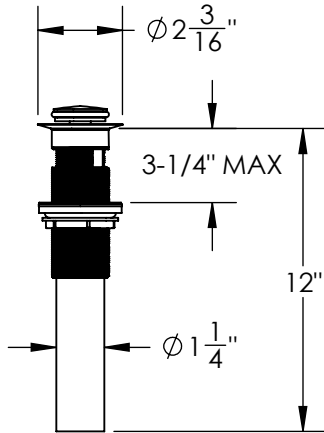

LEVER DECK MOUNT SPOUT SET
WITH CLASSIC ESCUTCHEONS
B-ET-611C-00

Custom Finishes

- AQUA MATTE BLACK
- AQUA POLISHED BLACK
- AQUA POLISHED GOLD
- AQUA MATTE ROSE GOLD
- AQUA POLISHED ROSE GOLD
- SOLACE NATURAL BRASS
- SOLACE BRONZE
- SOLACE AGED COPPER
- SOLACE AGED IRON
- SOLACE MATTE NICKEL
- SOLACE POLISHED NICKEL
- SOLACE AGED VERDE
- 22K MATTE GOLD
- 22K POLISHED GOLD
- 22K MATTE ROSE GOLD
- 22K POLISHED ROSE GOLD

- Solid brass construction for durability and reliability.
- Includes soft touch drain assembly.
- 20pt 1/4 turn ceramic disc valve cartridge.
- Standard aerator limited to 1.2 GPM.
- Compatible with other pieces from Susan Dunn Collections.
- Certified to meet or exceed the following codes and standards: ASME A112.18.1/CSAB 125.1-2012

**LEVER DECK MOUNT SPOUT SET
WITH CLASSIC ESCUTCHEONS
B-ET-611C-00**

SOFT TOUCH
DRAIN ASSEMBLY
P/N 18.11.052

NOTE: SPOUT & VALVES INSTALL THROUGH ϕ 1-1/4" HOLES