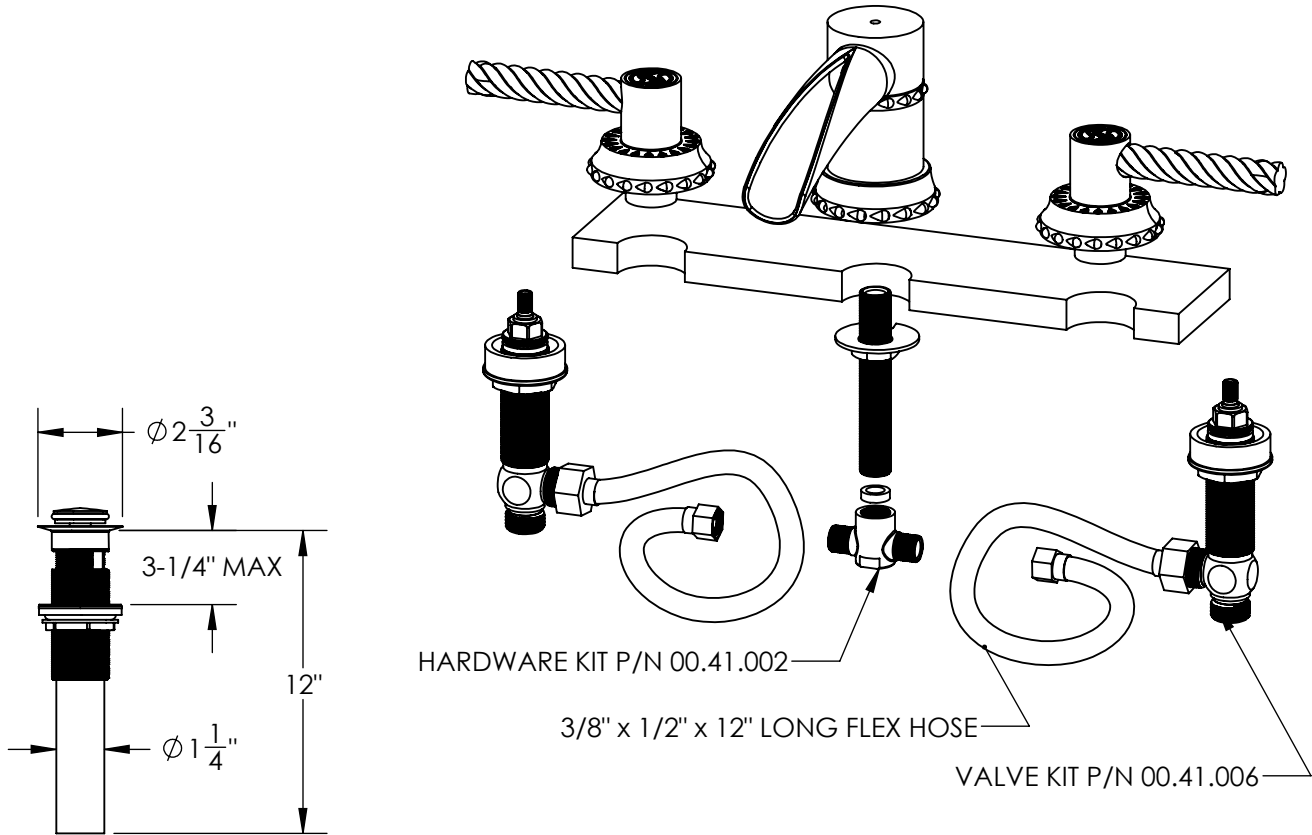

LEVER DECK MOUNT SPOUT SET
WITH CLASSIC ESCUTCHEONS
B-ET-611C-00

Custom Finishes

- AQUA MATTE BLACK
- AQUA POLISHED BLACK
- AQUA POLISHED GOLD
- AQUA MATTE ROSE GOLD
- AQUA POLISHED ROSE GOLD
- SOLACE NATURAL BRASS
- SOLACE BRONZE
- SOLACE AGED COPPER
- SOLACE AGED IRON
- SOLACE MATTE NICKEL
- SOLACE POLISHED NICKEL
- SOLACE AGED VERDE
- 22K MATTE GOLD
- 22K POLISHED GOLD
- 22K MATTE ROSE GOLD
- 22K POLISHED ROSE GOLD

- Solid brass construction for durability and reliability.
- Includes soft touch drain assembly.
- 20pt 1/4 turn ceramic disc valve cartridge.
- Standard aerator limited to 1.2 GPM.
- Compatible with other pieces from Susan Dunn Collections.
- Certified to meet or exceed the following codes and standards: ASME A112.18.1/CSAB 125.1-2012

**LEVER DECK MOUNT SPOUT SET
WITH CLASSIC ESCUTCHEONS
B-ET-611C-00**

SOFT TOUCH
DRAIN ASSEMBLY
P/N 18.11.052

NOTE: SPOUT & VALVES INSTALL THROUGH ϕ 1-1/4" HOLES