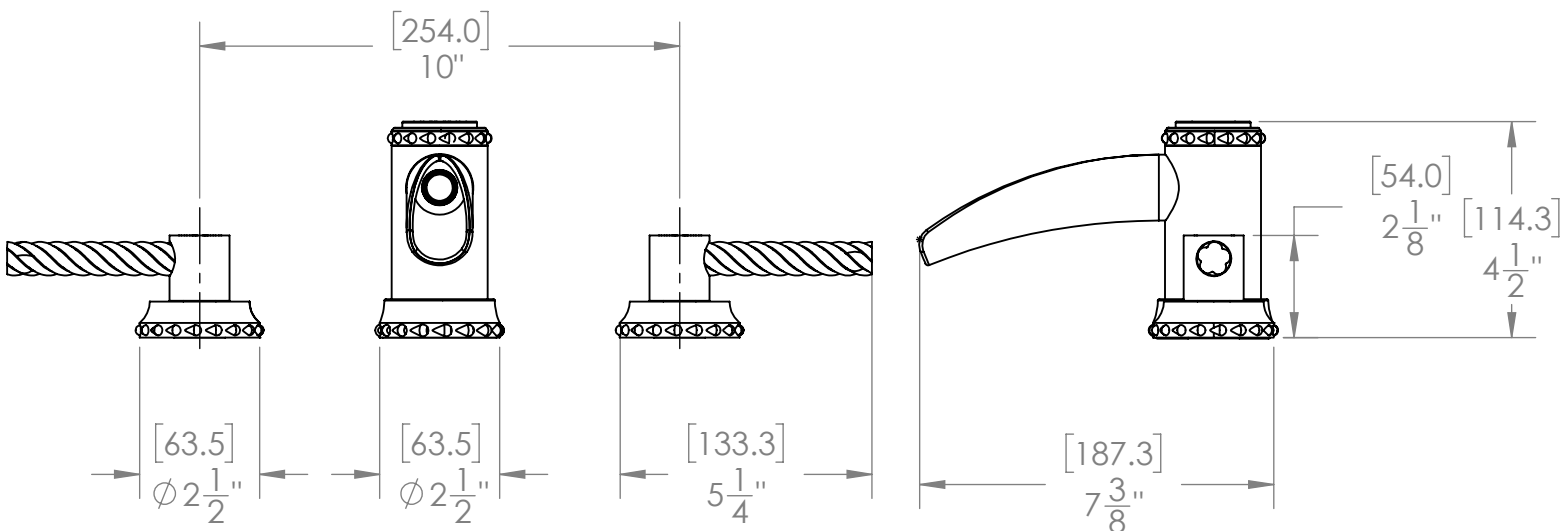

LEVER DECK MOUNT SPOUT SET
WITH CLASSIC ESCUTCHEONS
B-ET-611C-00

Custom Finishes

- AQUA MATTE BLACK
- AQUA POLISHED BLACK
- AQUA POLISHED GOLD
- AQUA MATTE ROSE GOLD
- AQUA POLISHED ROSE GOLD
- SOLACE NATURAL BRASS
- SOLACE BRONZE
- SOLACE AGED COPPER
- SOLACE AGED IRON
- SOLACE MATTE NICKEL
- SOLACE POLISHED NICKEL
- SOLACE AGED VERDE
- 22K MATTE GOLD
- 22K POLISHED GOLD
- 22K MATTE ROSE GOLD
- 22K POLISHED ROSE GOLD

- Solid brass construction for durability and reliability.
- Includes soft touch drain assembly.
- 20pt 1/4 turn ceramic disc valve cartridge.
- Standard aerator limited to 1.2 GPM.
- Compatible with other pieces from Susan Dunn Collections.
- Certified to meet or exceed the following codes and standards: ASME A112.18.1/CSAB 125.1-2012

**LEVER DECK MOUNT SPOUT SET
WITH CLASSIC ESCUTCHEONS
B-ET-611C-00**

SOFT TOUCH
DRAIN ASSEMBLY
P/N 18.11.052

NOTE: SPOUT & VALVES INSTALL THROUGH ϕ 1-1/4" HOLES