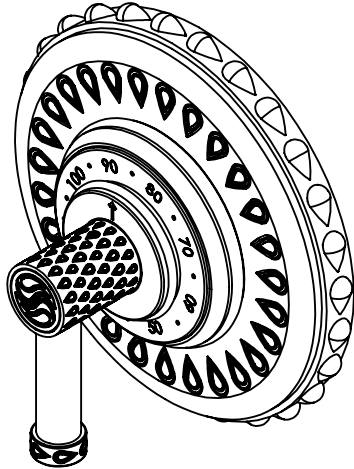

GRAND THERMO SHOWER PLATE  
B-UN-071-00

Custom Finishes

- AQUA MATTE BLACK
- AQUA POLISHED BLACK
- AQUA POLISHED GOLD
- AQUA MATTE ROSE GOLD
- AQUA POLISHED ROSE GOLD
- SOLACE NATURAL BRASS
- SOLACE BRONZE
- SOLACE AGED COPPER
- SOLACE AGED IRON
- SOLACE MATTE NICKEL
- SOLACE POLISHED NICKEL
- SOLACE AGED VERDE
- 22K MATTE GOLD
- 22K POLISHED GOLD
- 22K MATTE ROSE GOLD
- 22K POLISHED ROSE GOLD

- Solid brass construction for durability and reliability.
- Includes all hardware for installation.
- Requires rough valve/separate volume controls or positive diverter to operate system.
- Compatible with other pieces from Susan Dunn Luxury Collections.