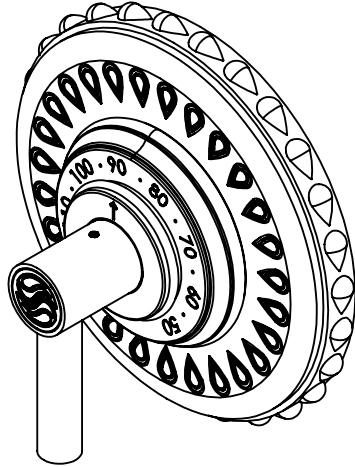

GRAND THERMO SHOWER PLATE
B-PU-071-00

Custom Finishes

- AQUA MATTE BLACK
- AQUA POLISHED BLACK
- AQUA POLISHED GOLD
- AQUA MATTE ROSE GOLD
- AQUA POLISHED ROSE GOLD
- SOLACE NATURAL BRASS
- SOLACE BRONZE
- SOLACE AGED COPPER
- SOLACE AGED IRON
- SOLACE MATTE NICKEL
- SOLACE POLISHED NICKEL
- SOLACE AGED VERDE
- 22K MATTE GOLD
- 22K POLISHED GOLD
- 22K MATTE ROSE GOLD
- 22K POLISHED ROSE GOLD

- Solid brass construction for durability and reliability.
- Includes all hardware for installation.
- Requires rough valve/separate volume controls or positive diverter to operate system.
- Compatible with other pieces from Susan Dunn Luxury Collections.