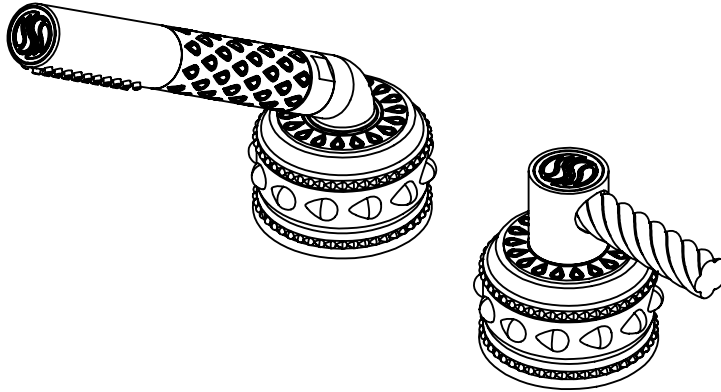

ROMAN TUB HANDSHOWER & ETERNITY LEVER DIVERTER  
B-UN-008-ET-P11-00

Custom Finishes

- AQUA MATTE BLACK
- AQUA POLISHED BLACK
- AQUA POLISHED GOLD
- AQUA MATTE ROSE GOLD
- AQUA POLISHED ROSE GOLD
- SOLACE NATURAL BRASS
- SOLACE BRONZE
- SOLACE AGED COPPER
- SOLACE AGED IRON
- SOLACE MATTE NICKEL
- SOLACE POLISHED NICKEL
- SOLACE AGED VERDE
- 22K MATTE GOLD
- 22K POLISHED GOLD
- 22K MATTE ROSE GOLD
- 22K POLISHED ROSE GOLD

- Solid brass construction for durability and reliability.
- 3/4" valve bodies with 20pt 1/4 turn ceramic disc valve cartridge.
- Spout and valves install through 1-1/4" diameter holes.
- Compatible with Susan Dunn Purity Collection pieces.
- Certified to meet or exceed the following codes and standards: ASME A112.18.1/CSAB 125.1-2012